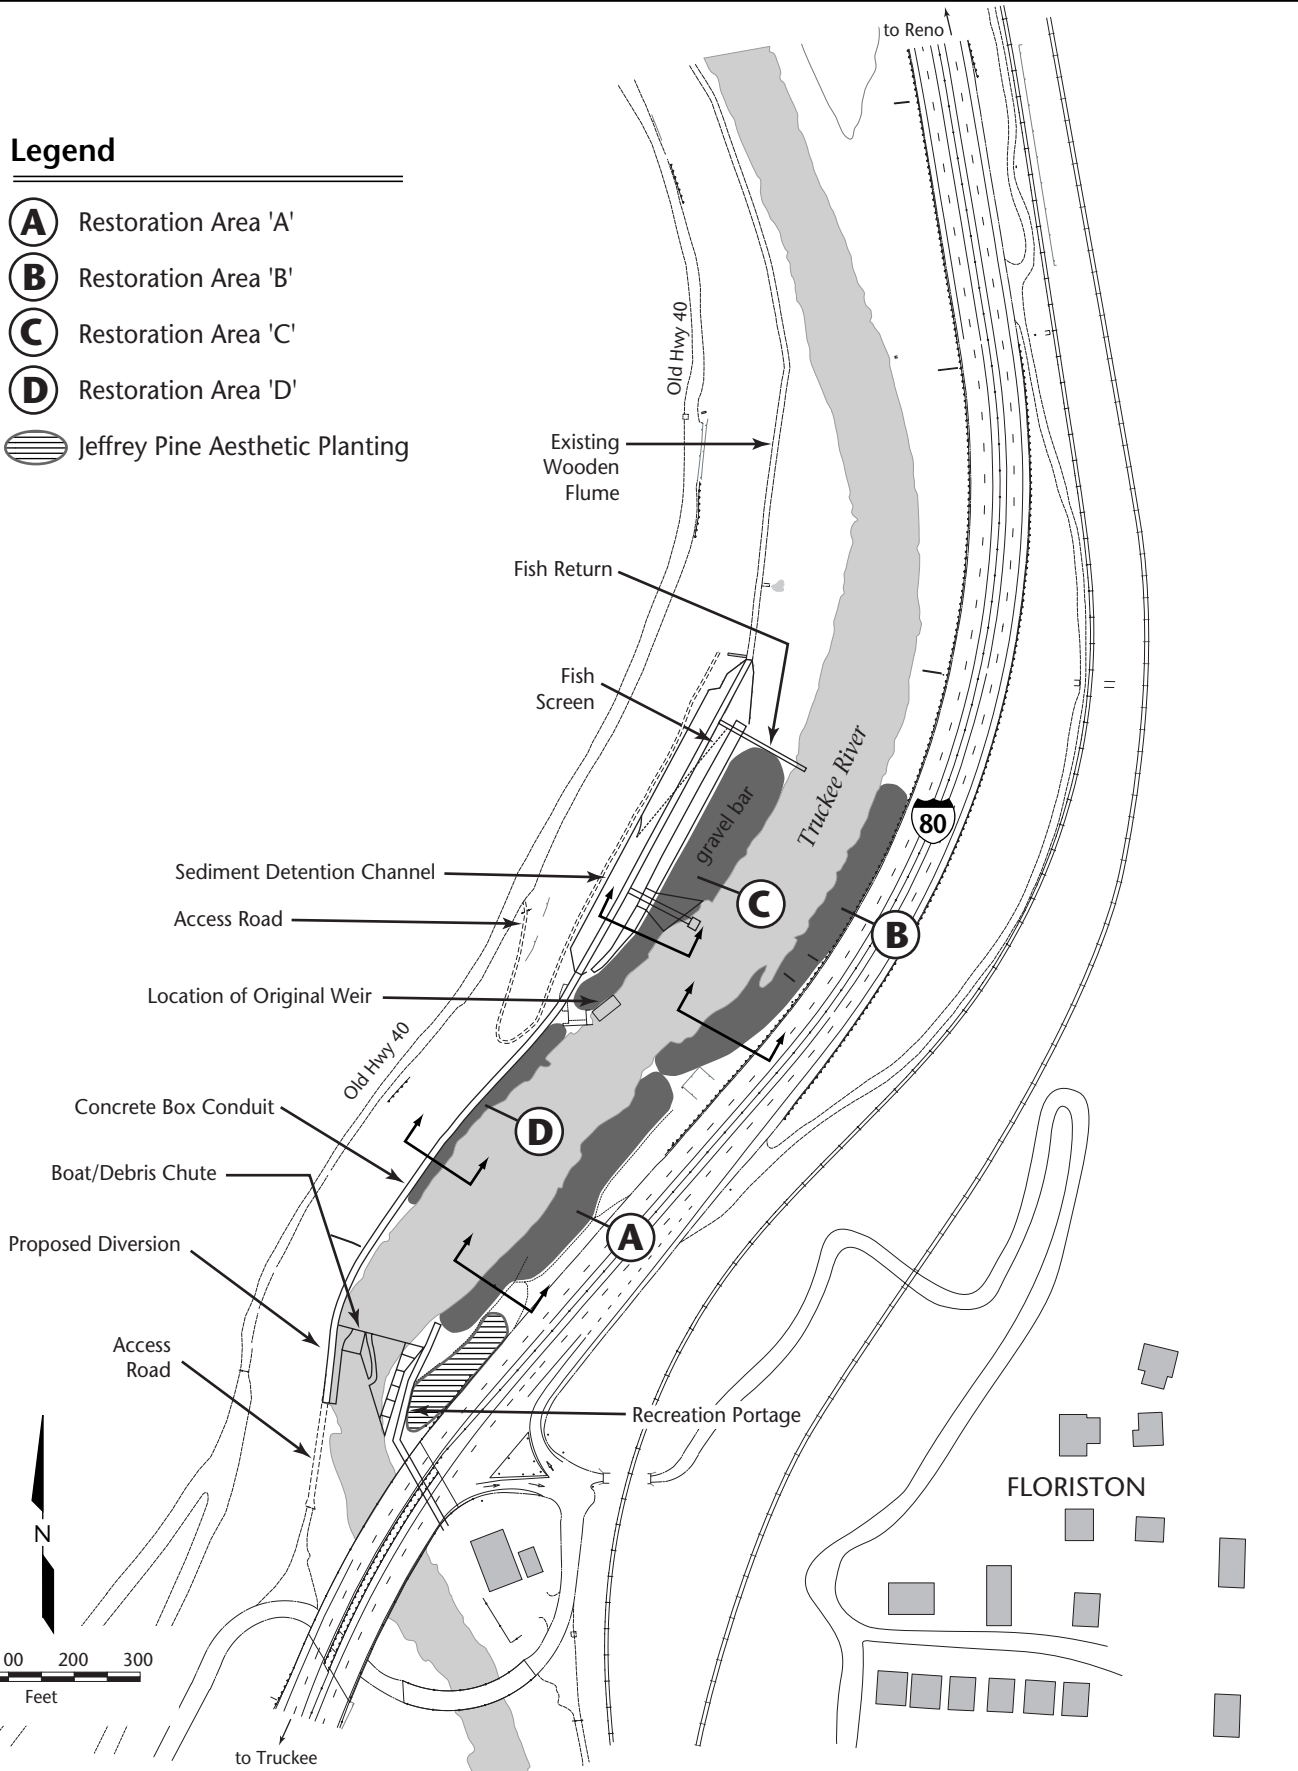

Legend

- (A)** Restoration Area 'A'
- (B)** Restoration Area 'B'
- (C)** Restoration Area 'C'
- (D)** Restoration Area 'D'
-  Jeffrey Pine Aesthetic Planting

00476.00.001 (10/01)

Figure 2
Restoration Areas