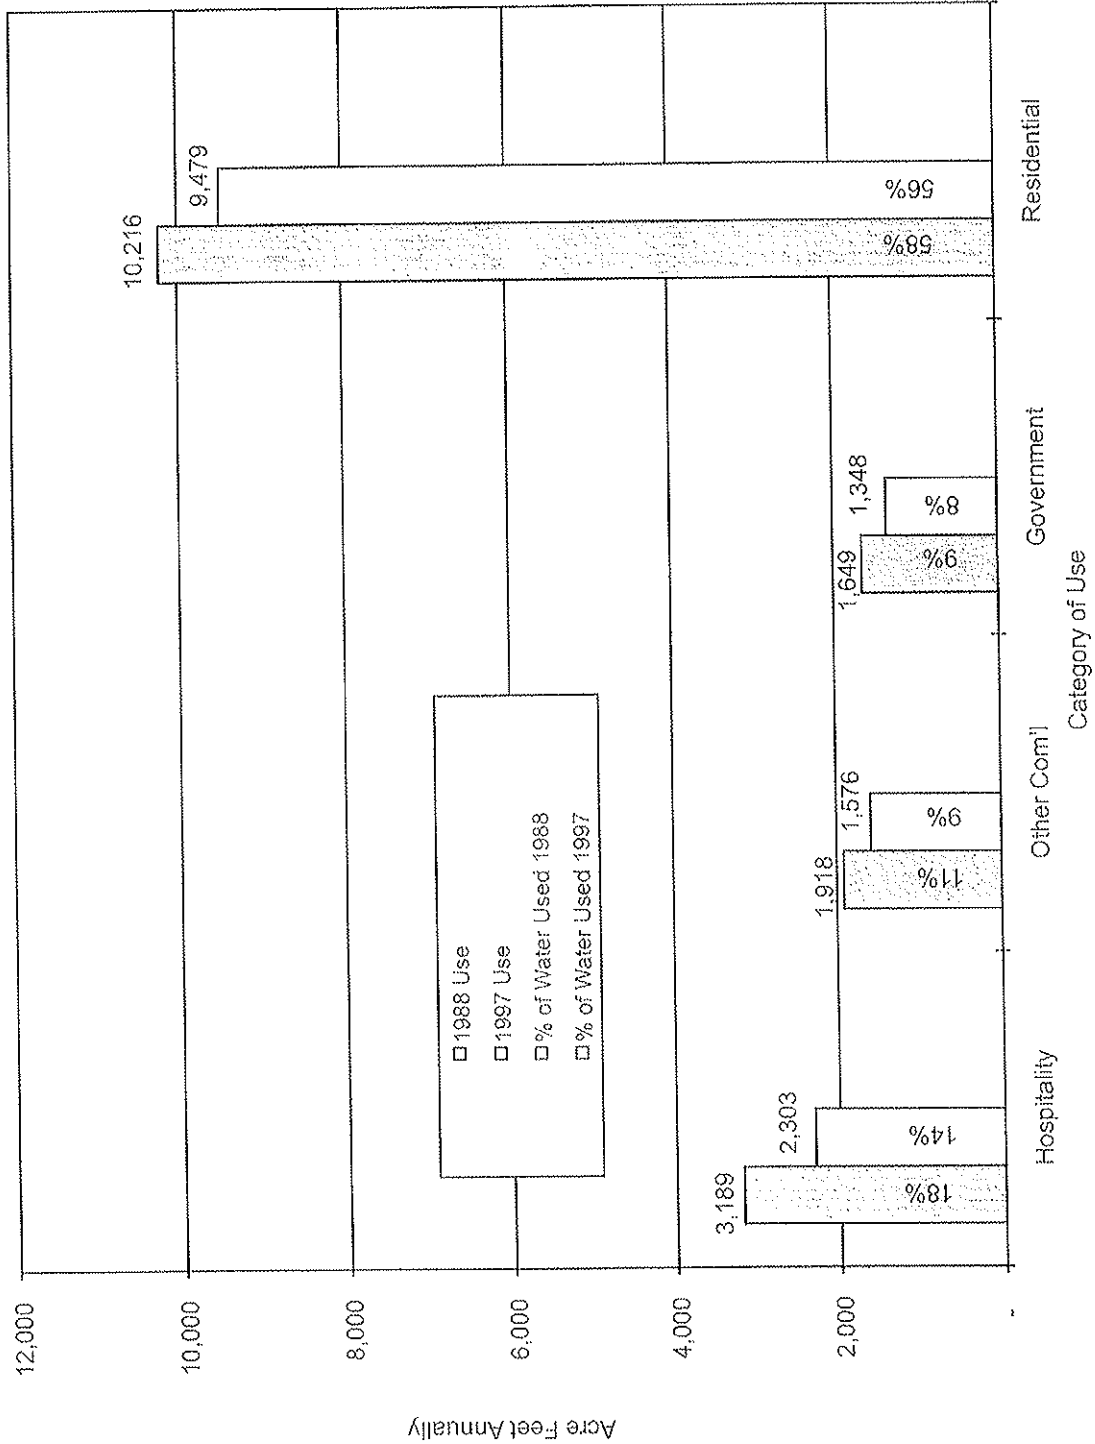

Monterey County Hospitality Association
Comparative Water Use
 Years Ended June 30, 1988 and 1997

Prepared by
 Bob McKenzie
 From Cal-Arr and
 MPWMD Data

Hospitality Water Use Cut Almost 30% In The Last Decade!