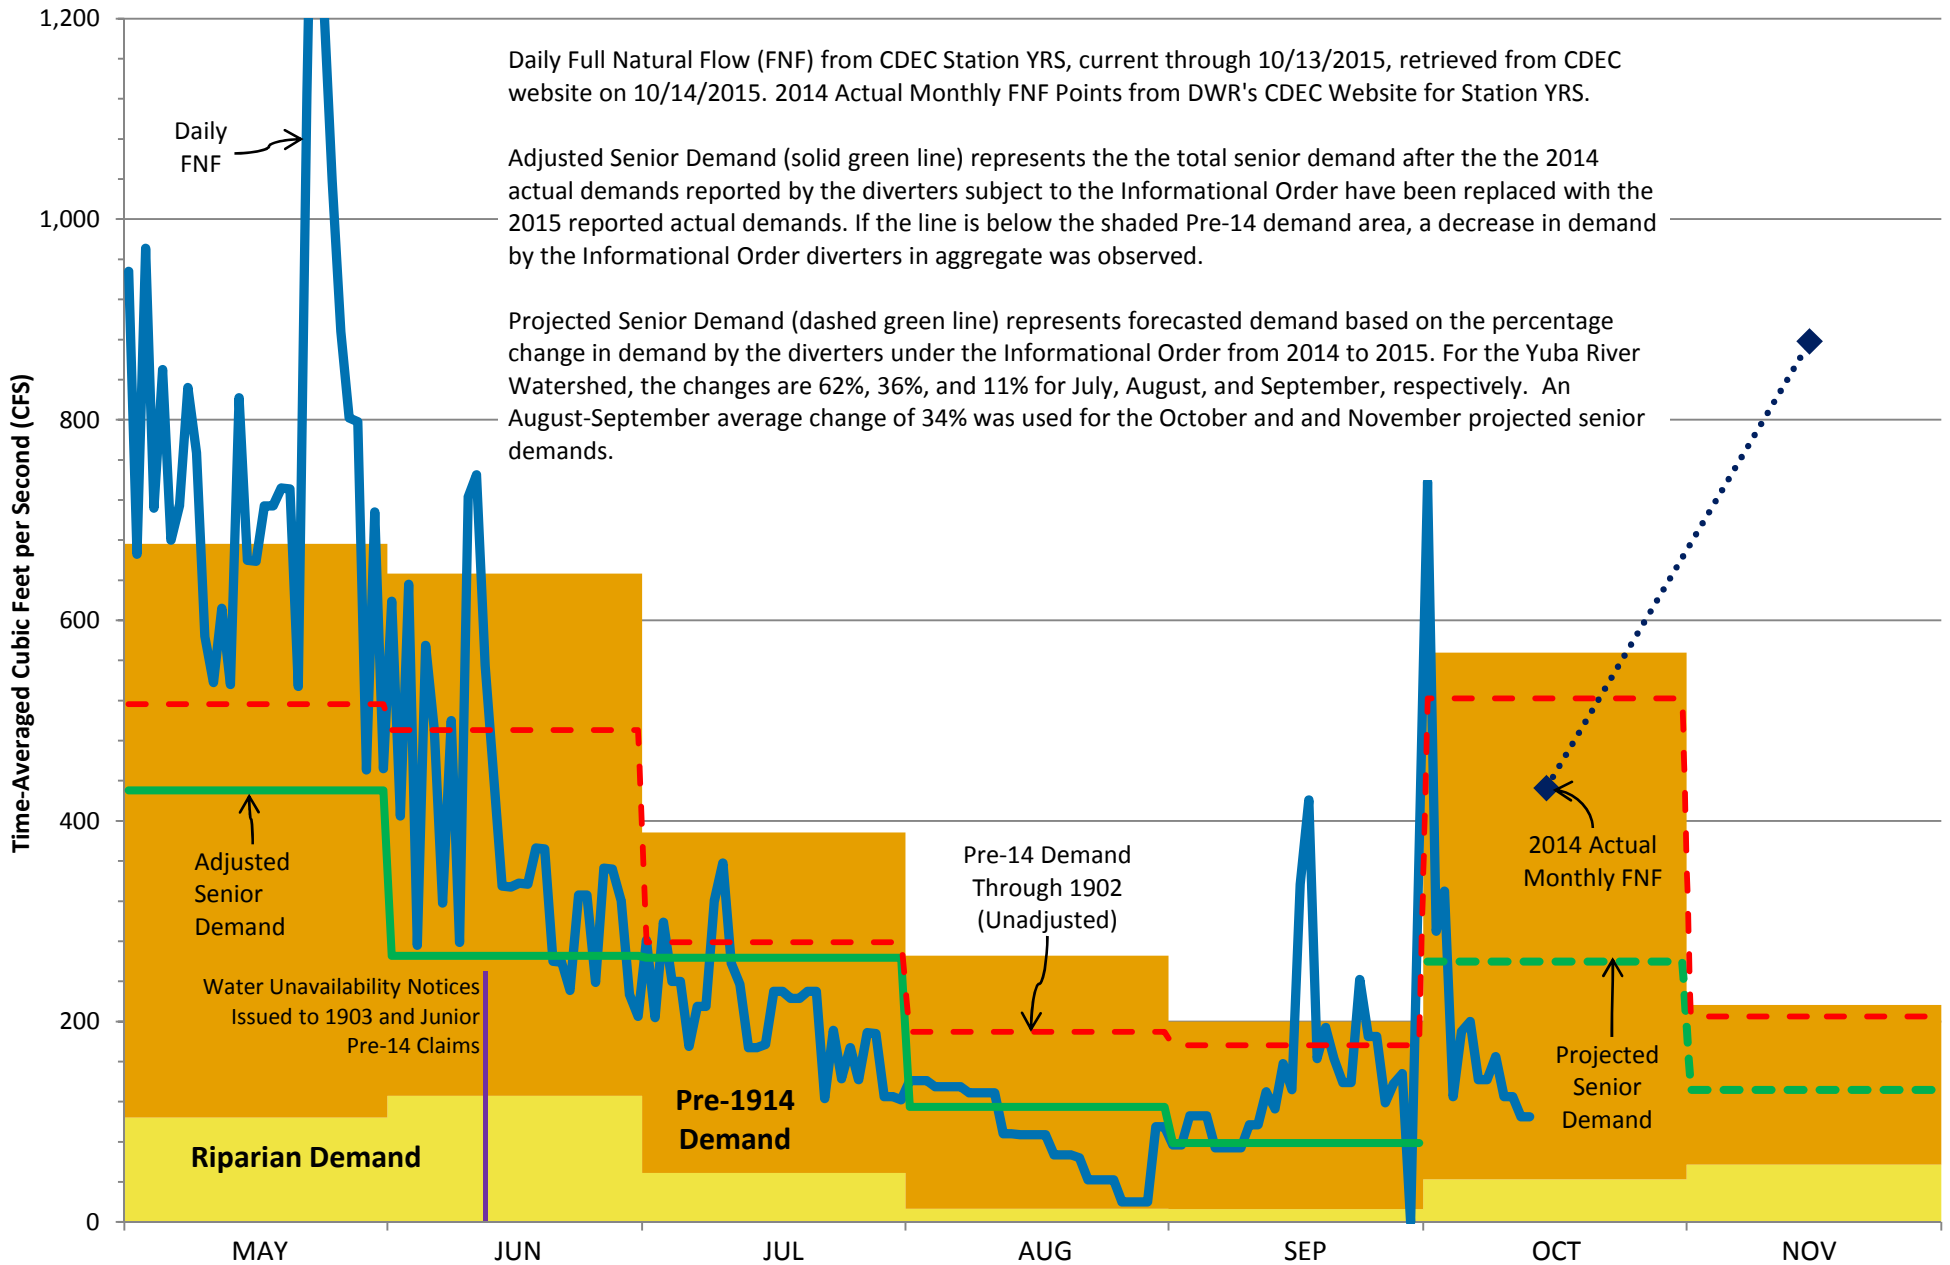

# BOUNDARY FOR YUBA RIVER TO FEATHER RIVER SUPPLY/DEMAND ANALYSIS