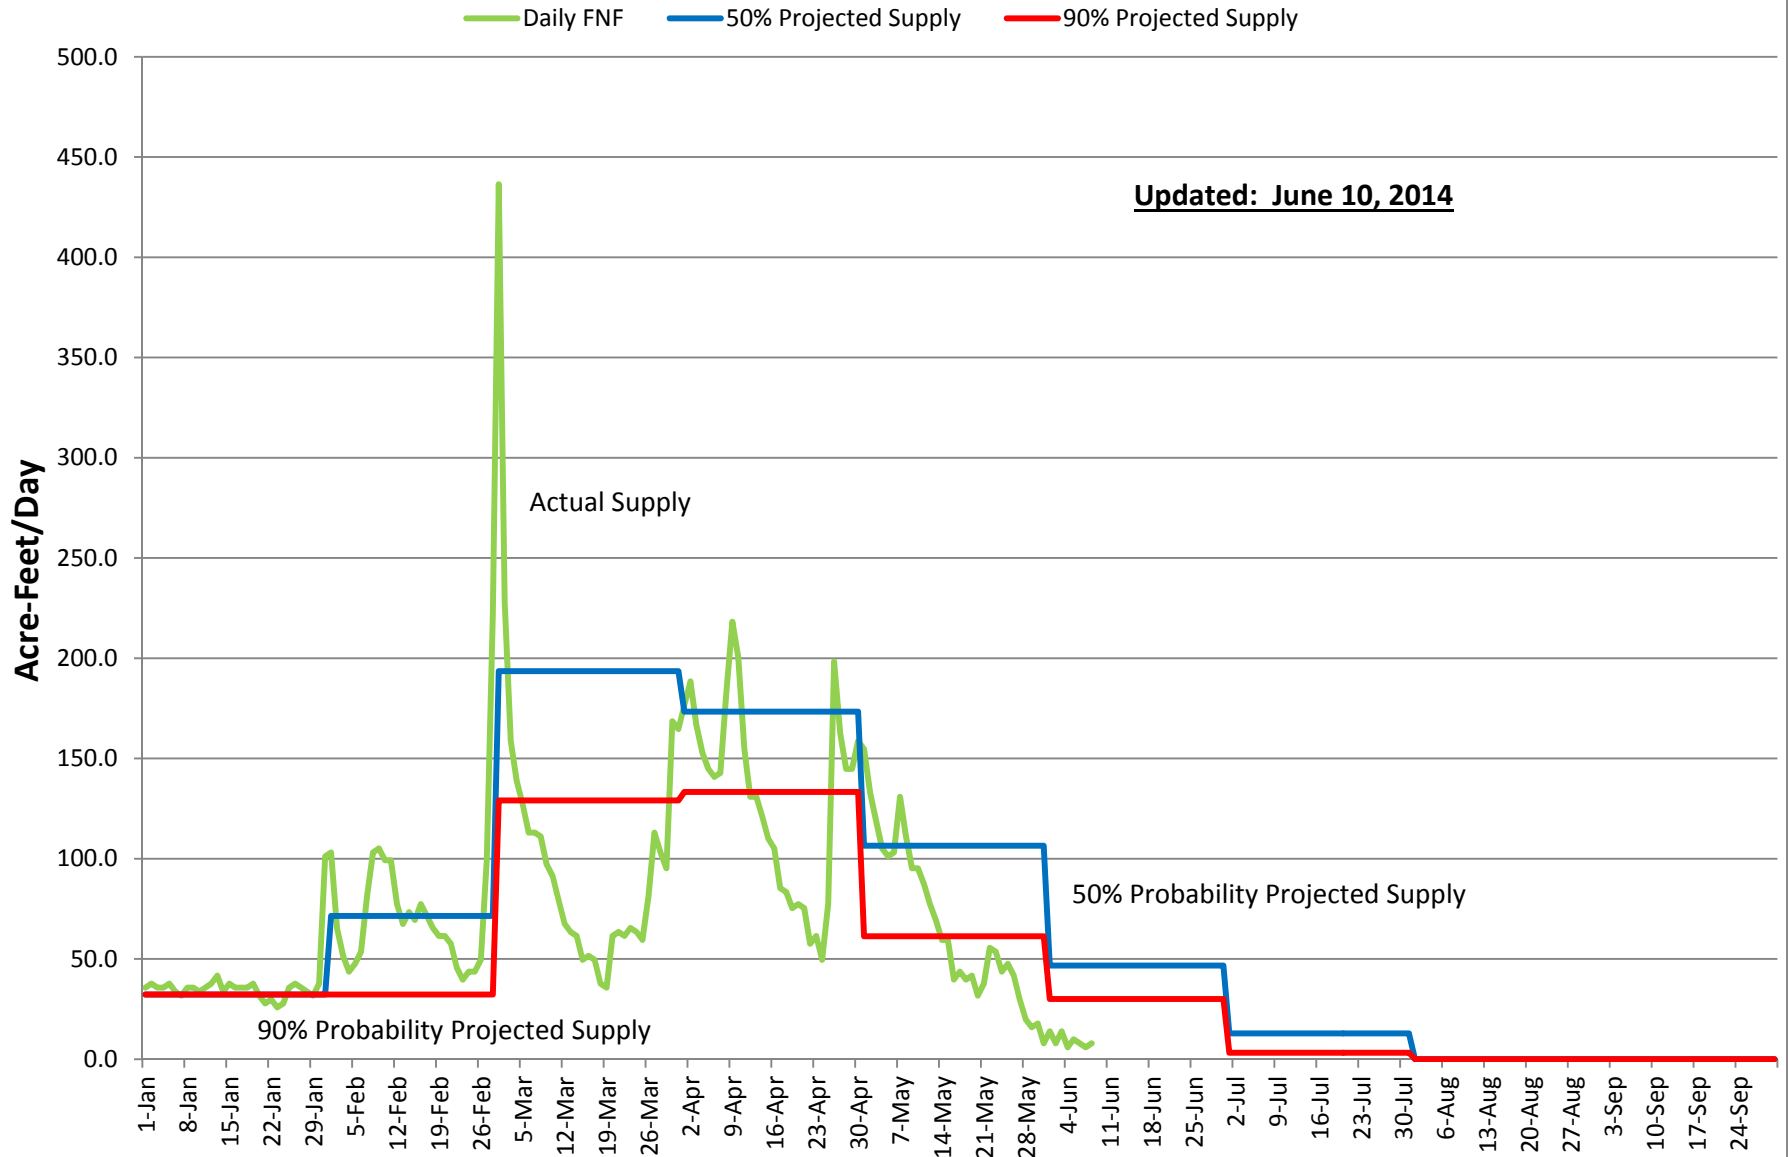

Tule River Watershed, Daily Full Natural Flow (FNF)

Note: Projected Supply Data from NOAA