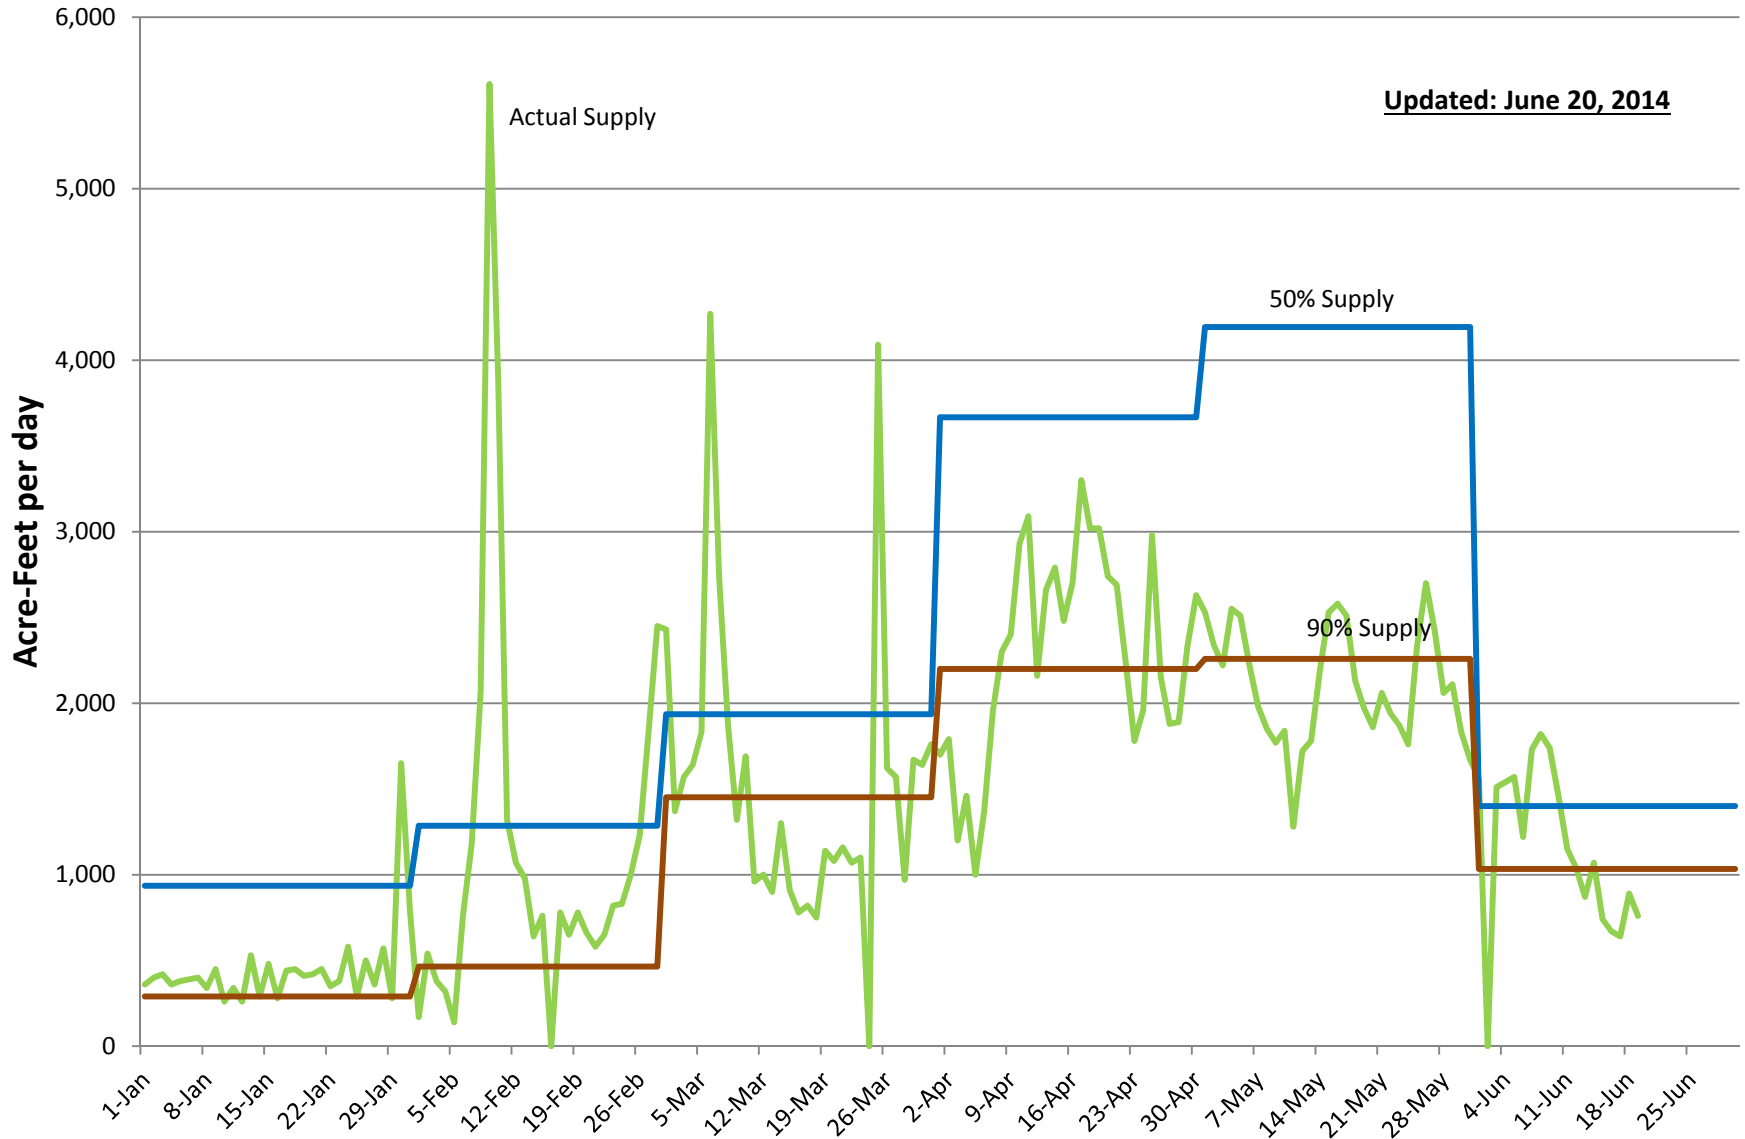

Stanislaus River, Daily Full Natural Flow (FNF)

Stanislaus River, Daily FNF Stanislaus River, 50% DWR Supply Projection Stanislaus River, 90% DWR Supply Projection

Updated: June 20, 2014