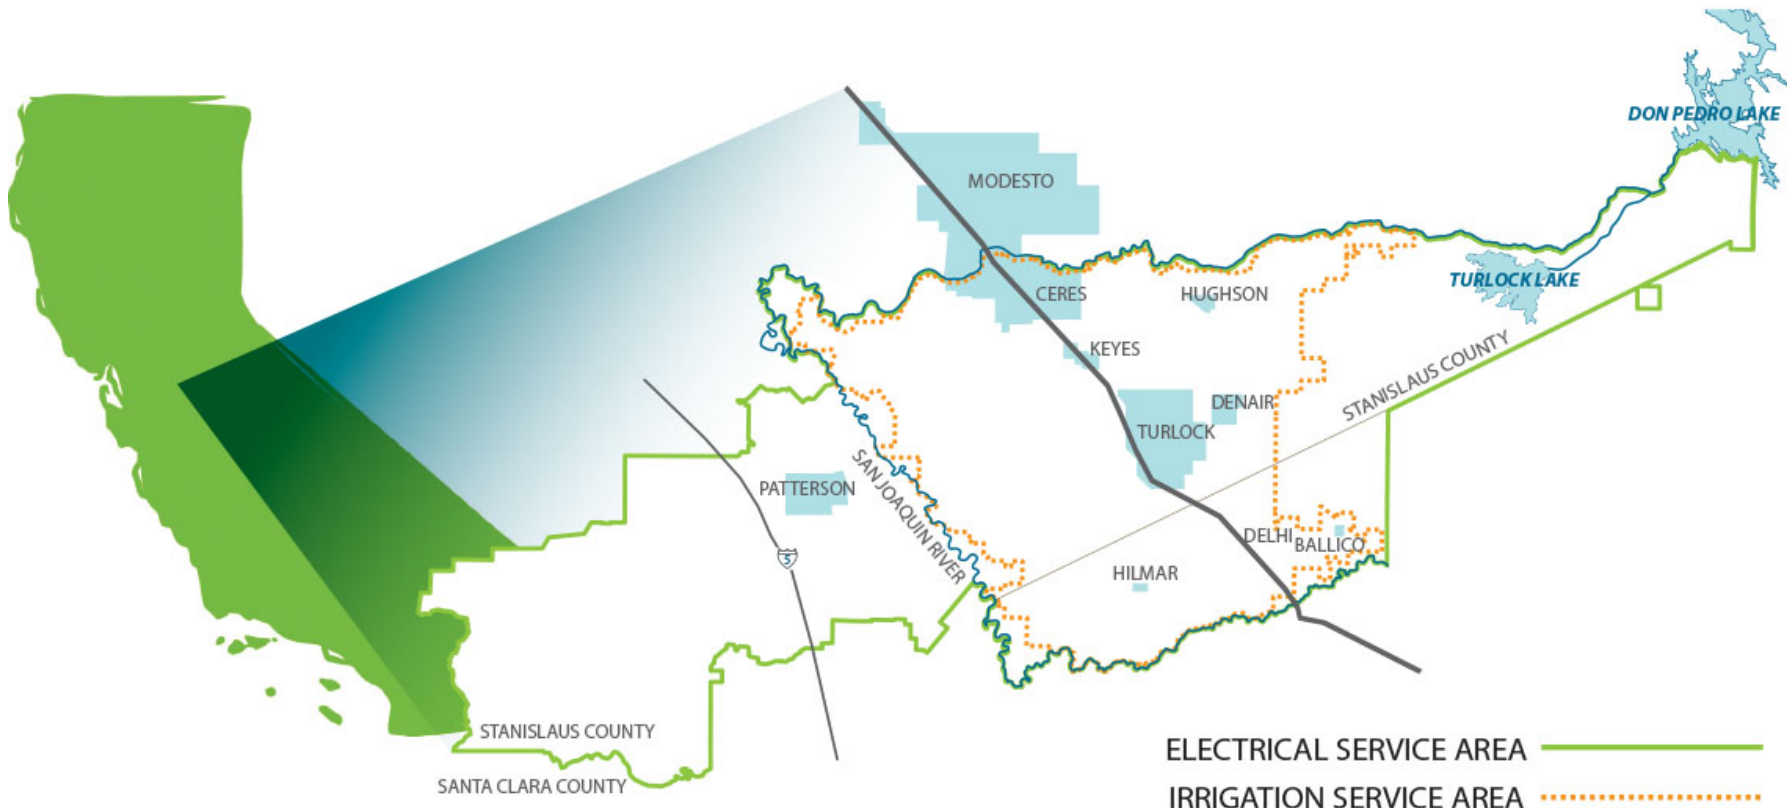

# Turlock Irrigation District Comments

## Bay-Delta Plan SED Hearing

3/21/13

# Turlock Subbasin – Groundwater System

# Tuolumne River - Fishery