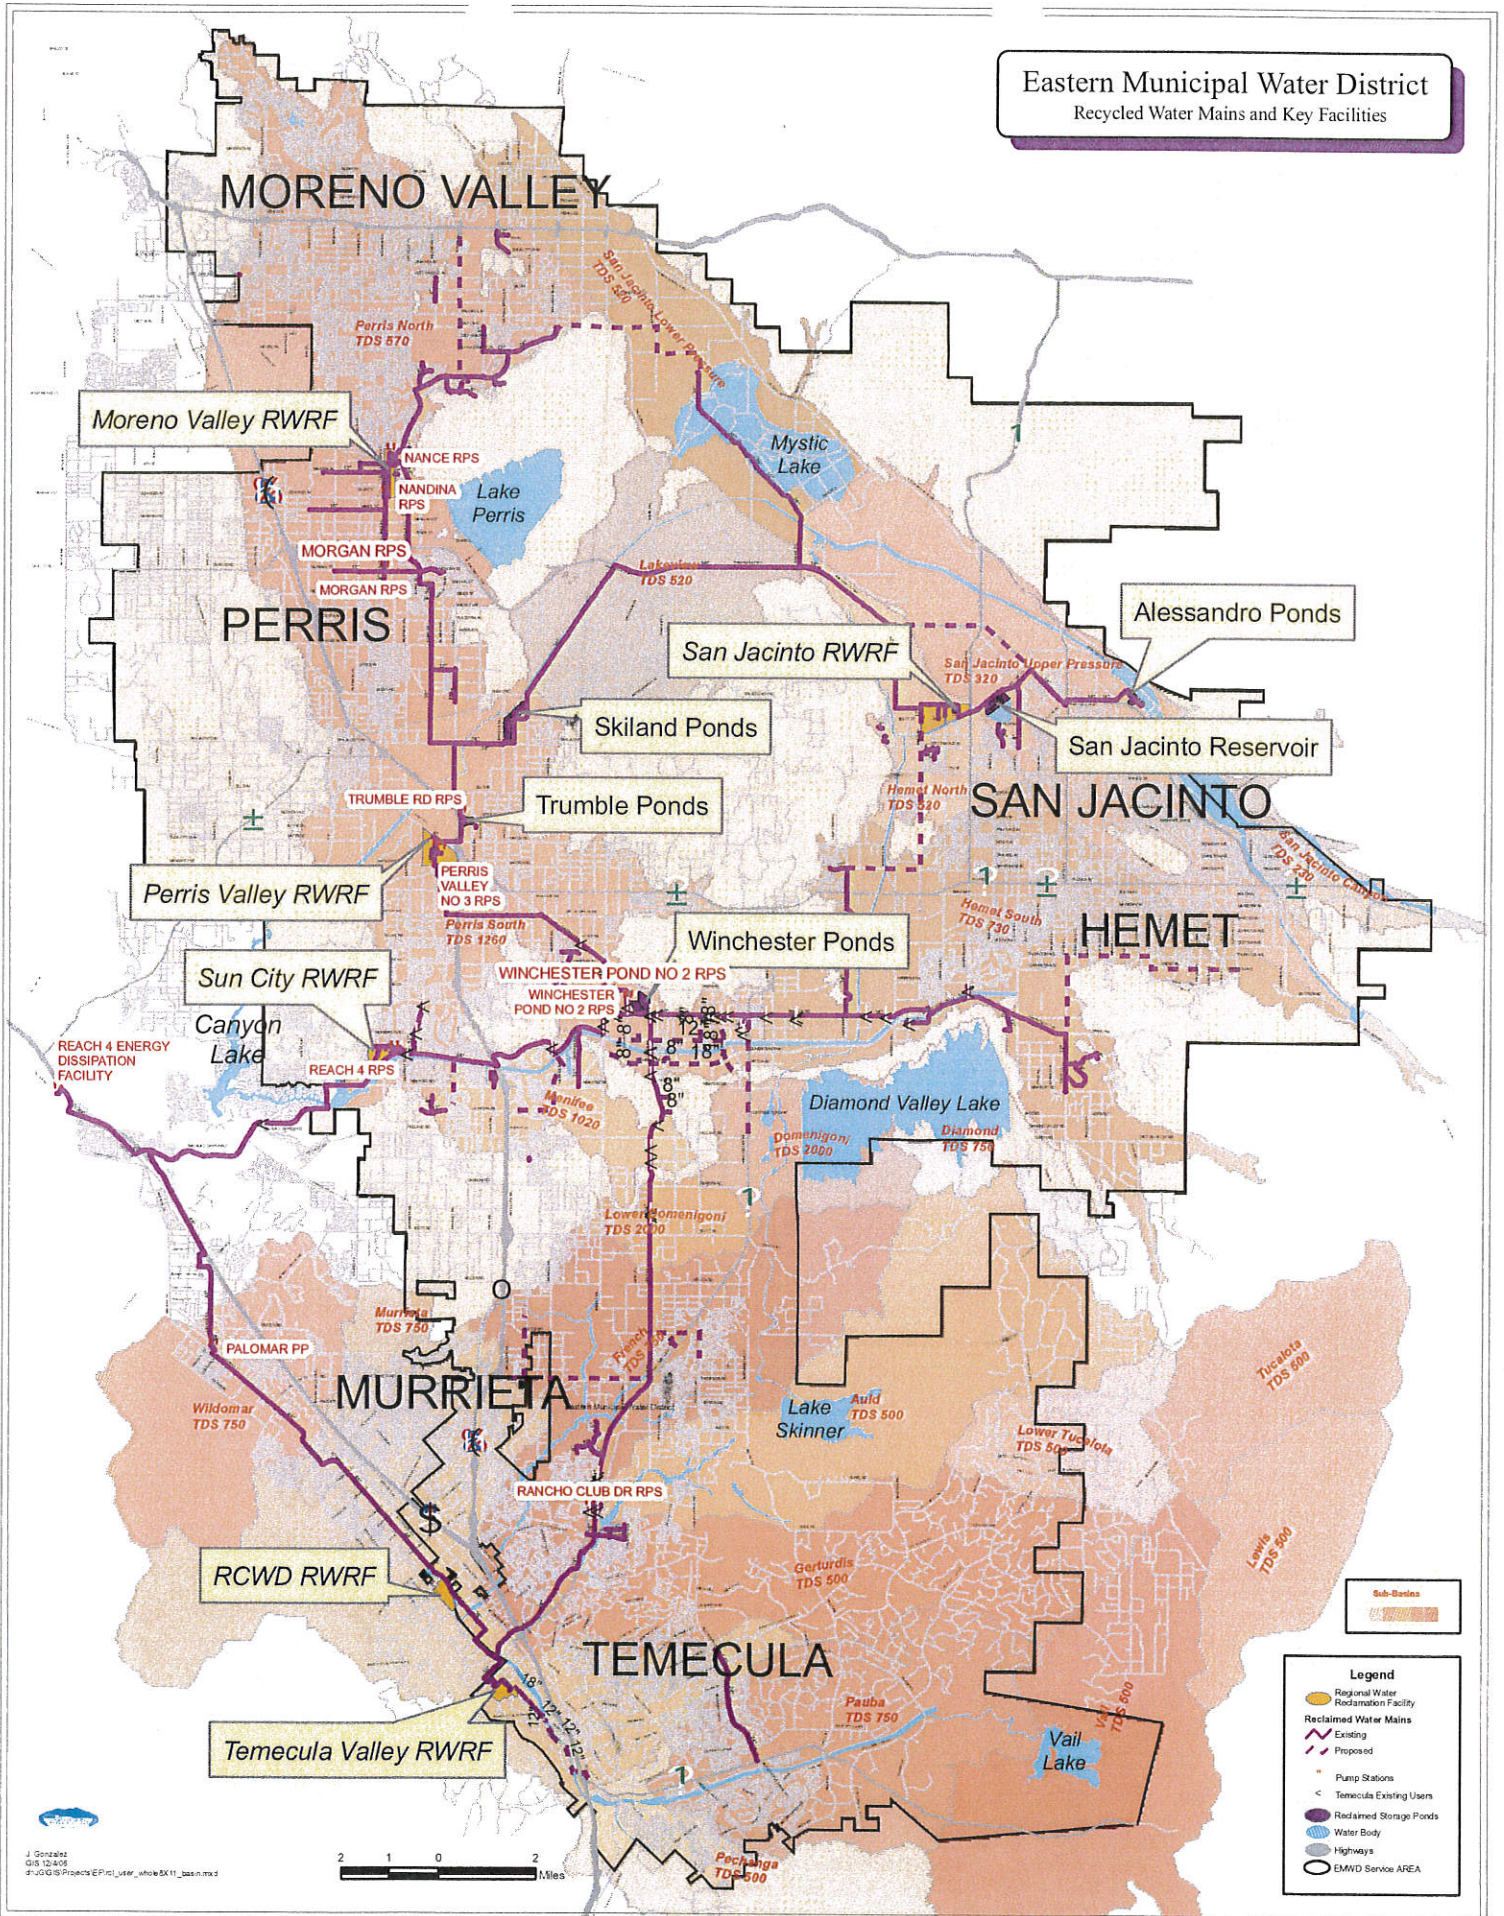

Eastern Municipal Water District  
Recycled Water Mains and Key Facilities

**Legend**

- Regional Water Reclamation Facility
- Reclaimed Water Mains
  - Existing
  - Proposed
- Pump Stations
- Temecula Existing Users
- Reclaimed Storage Ponds
- Water Body
- Highways
- EMWD Service AREA