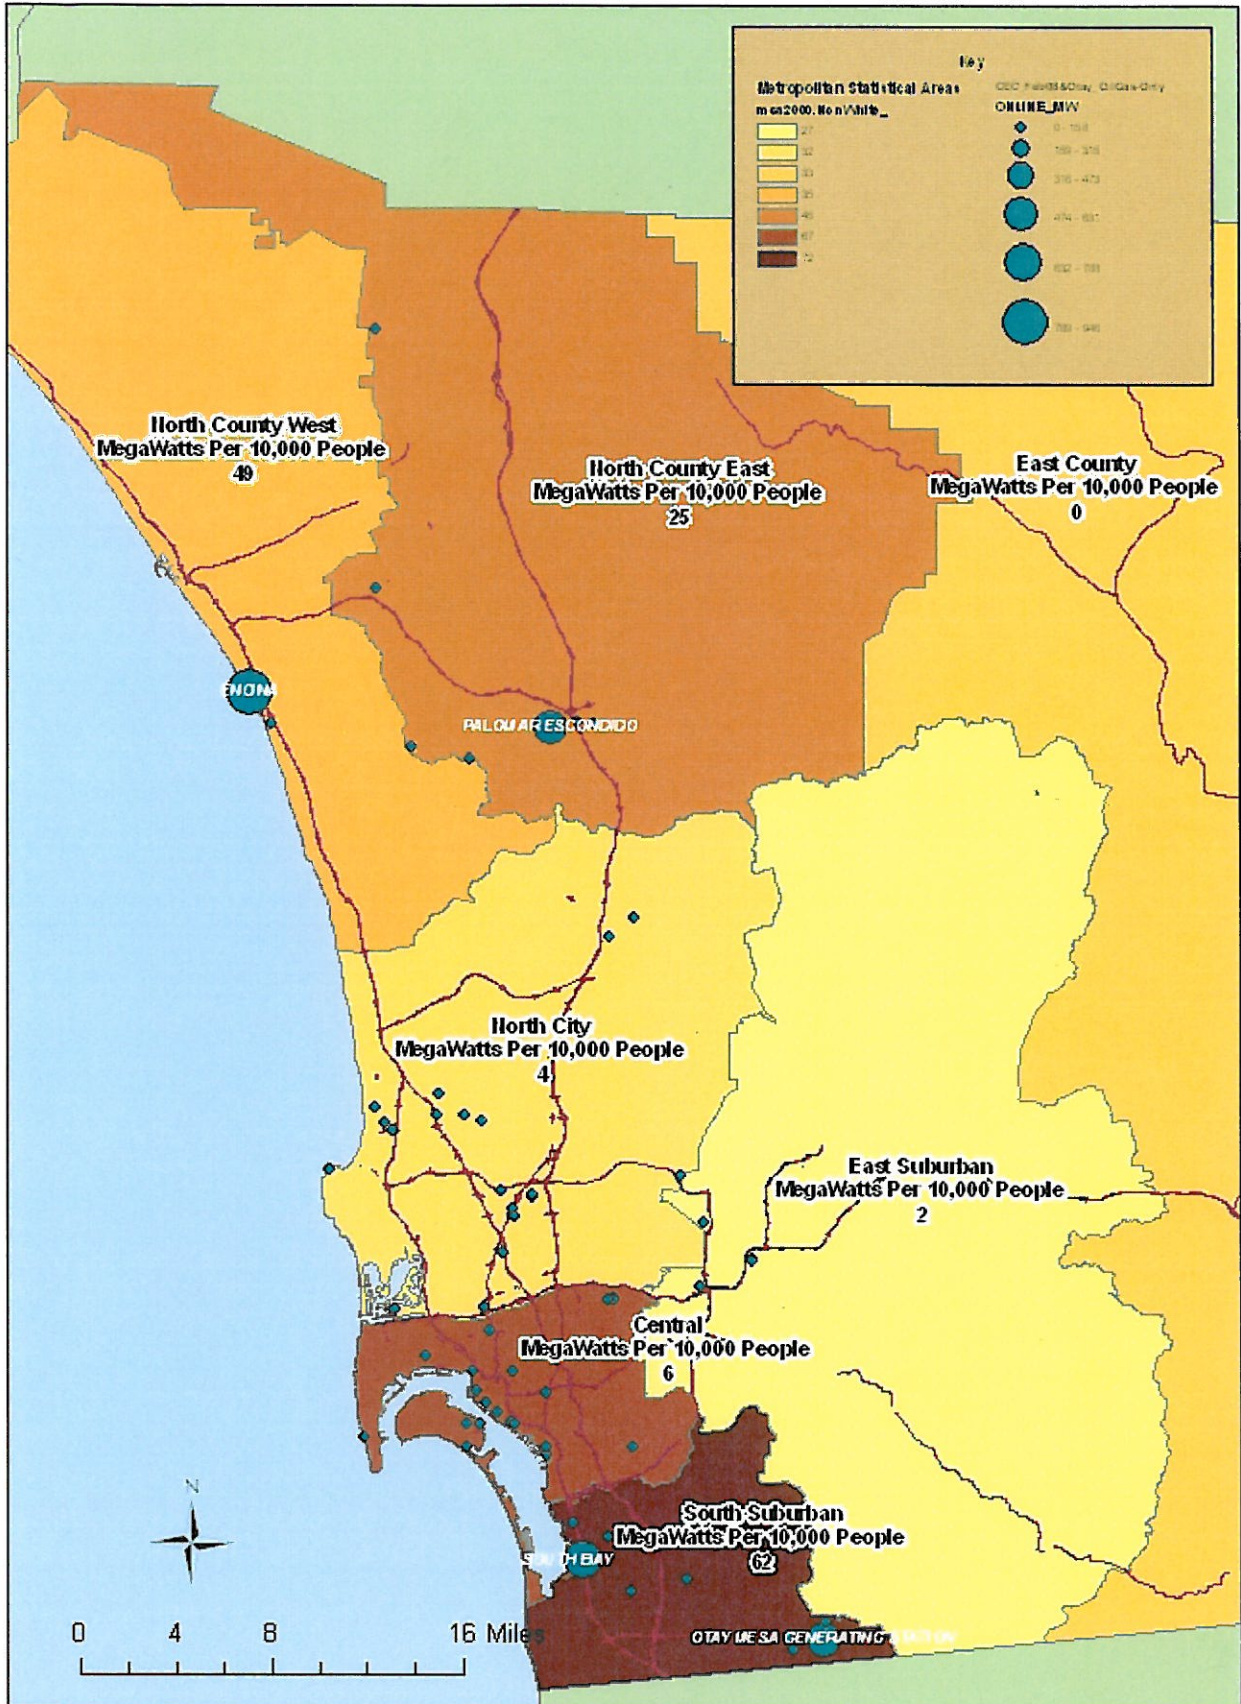

# MegaWatts Per 10,000 People, by Metropolitan Statistical Area Natural Gas & Landfill Gas Facilities Only

Sources: CEC (Power plants)  
SANDAG: MSA map layer

Feature edit map.mxd  
Environmental Health Coalition, 2008.