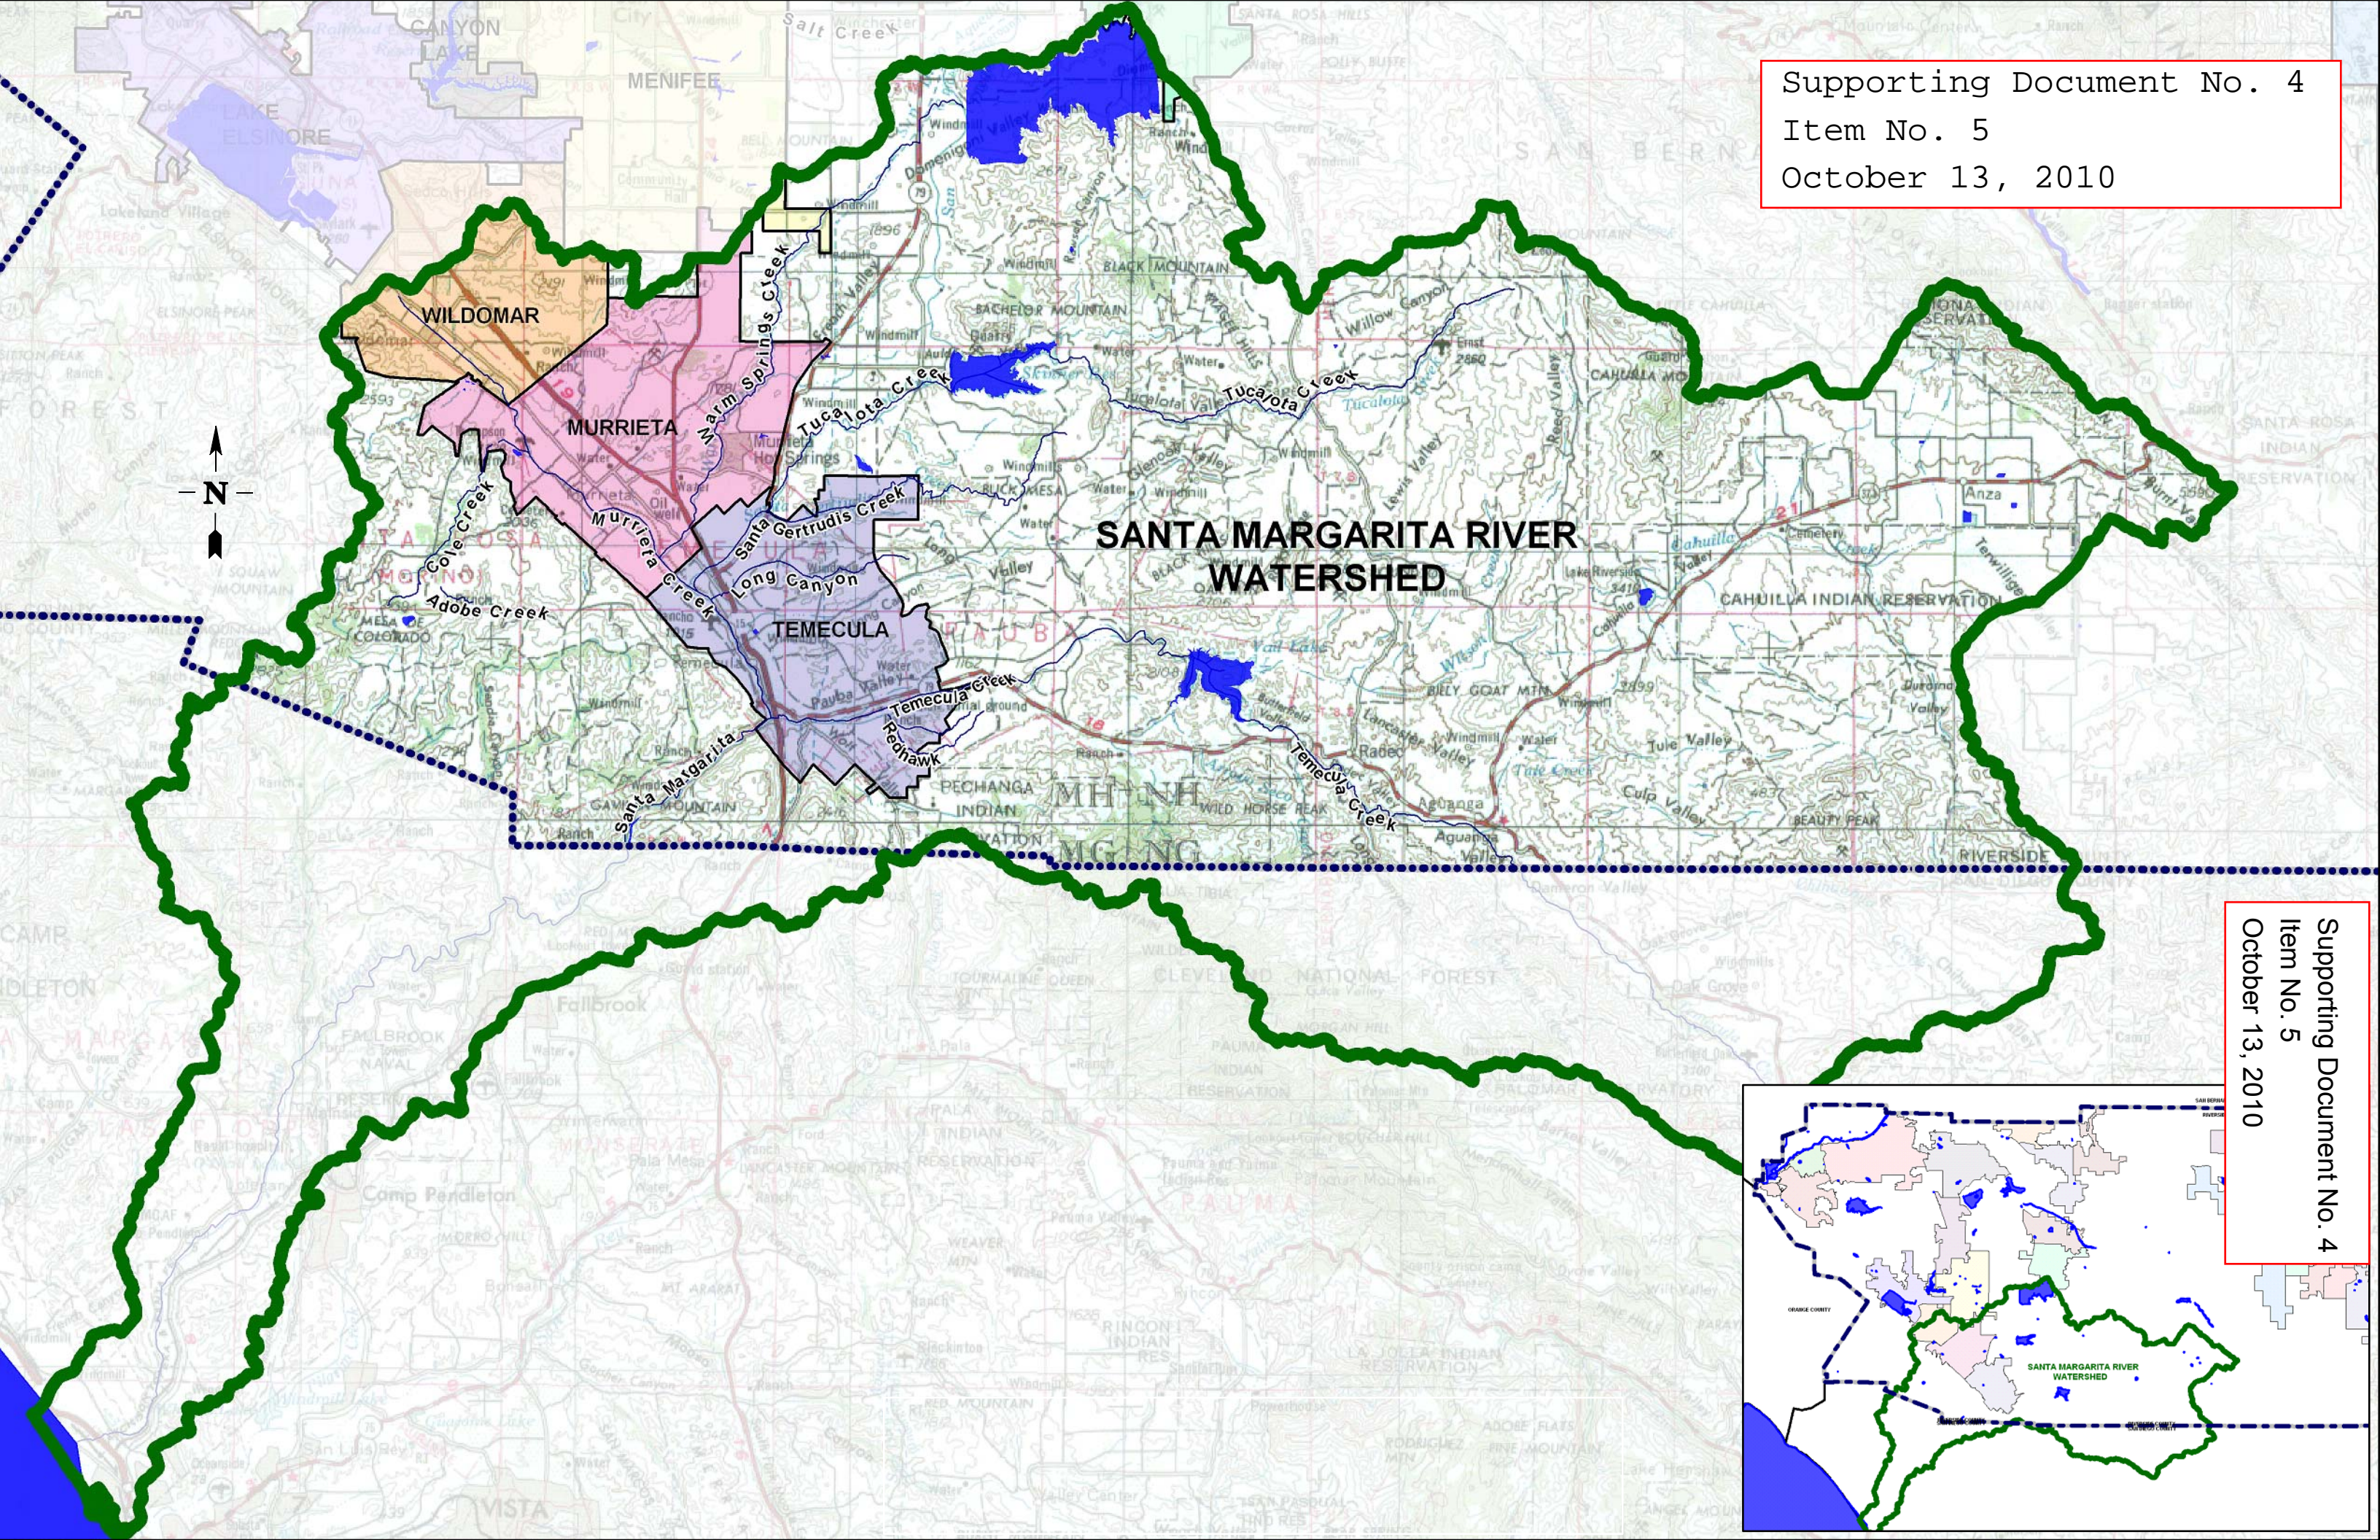

Supporting Document No. 4
Item No. 5
October 13, 2010

SANTA MARGARITA RIVER WATERSHED

Supporting Document No. 4
Item No. 5
October 13, 2010