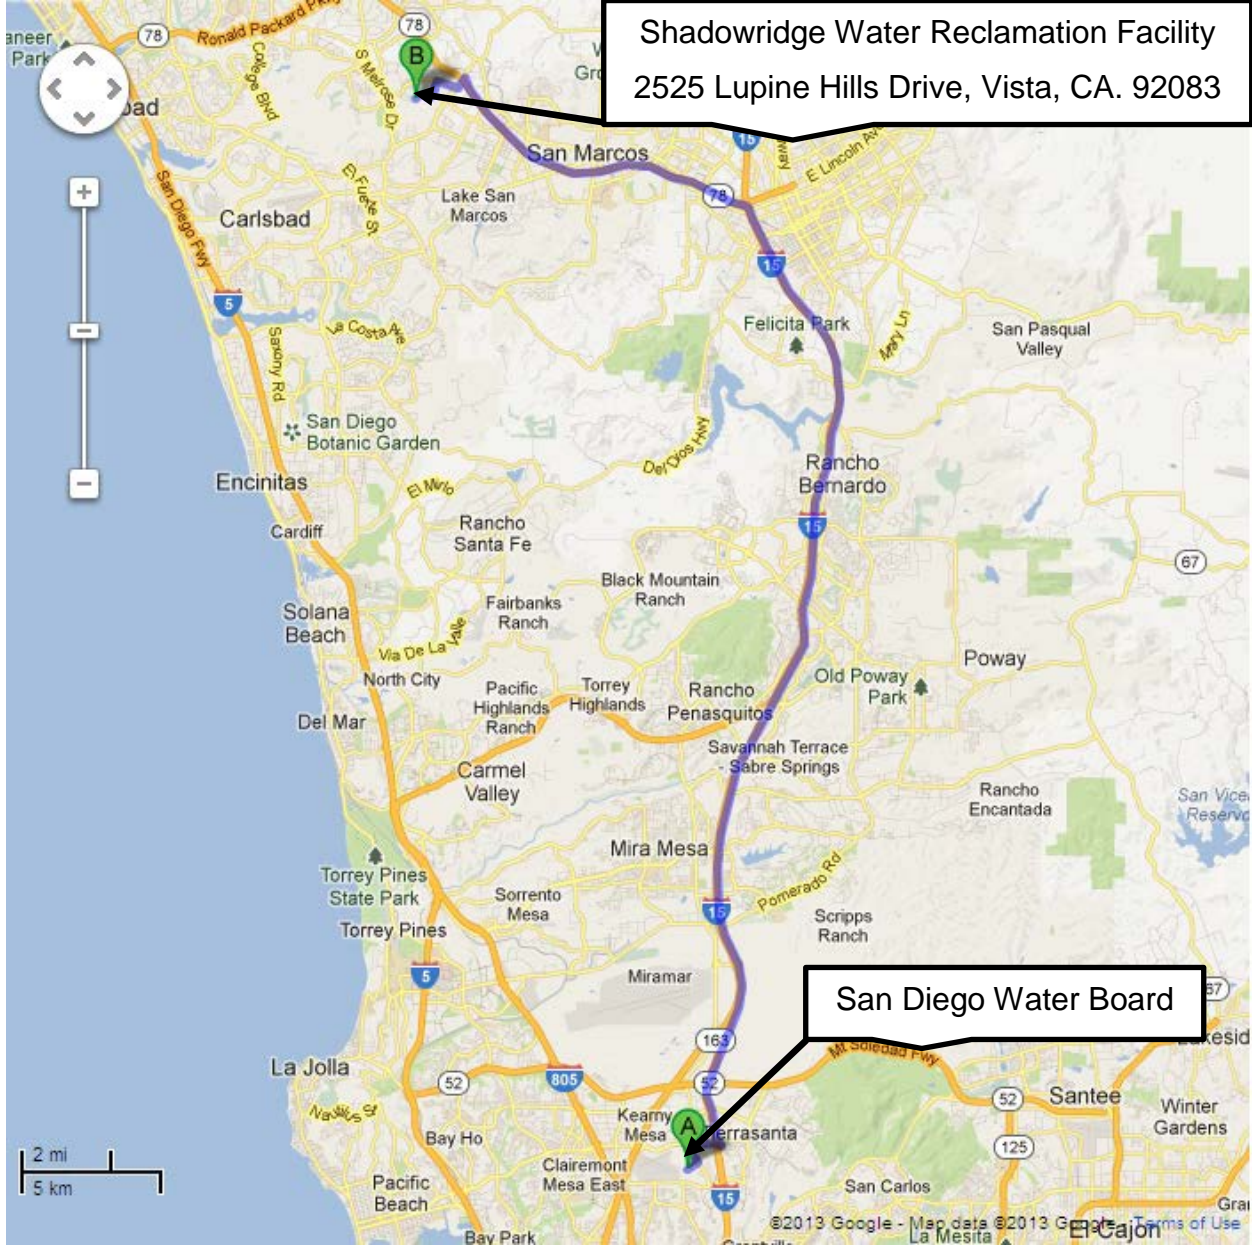

Shadowridge Water Reclamation Facility  
2525 Lupine Hills Drive, Vista, CA. 92083

San Diego Water Board