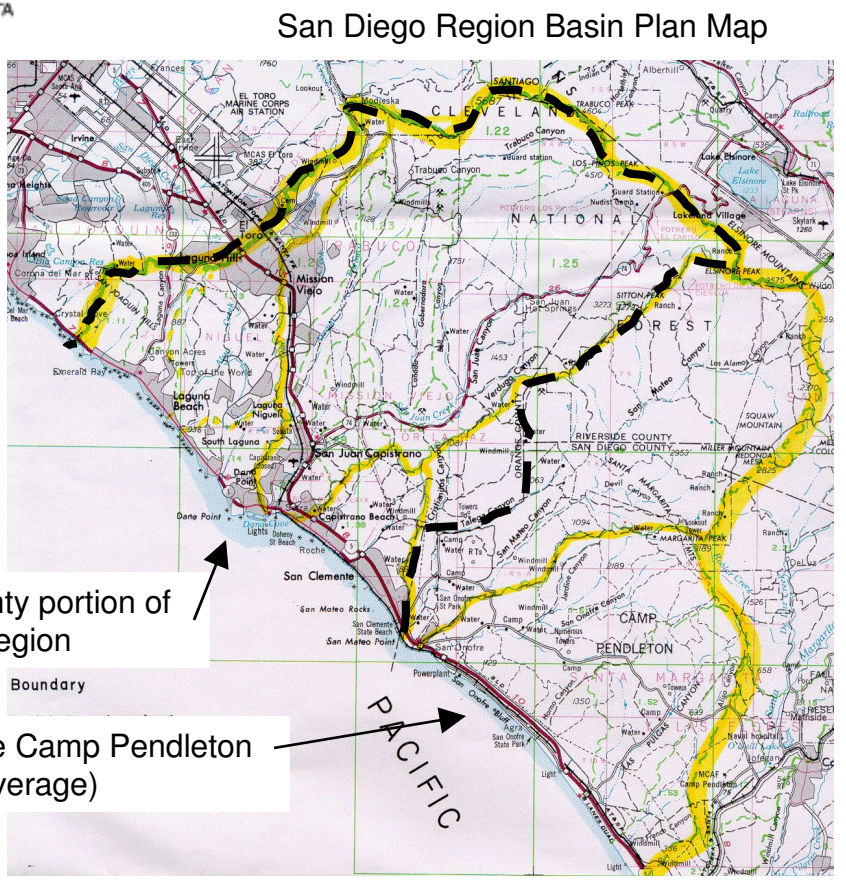

The Municipal Permittees within the San Diego Region of Orange County include: Aliso Viejo, Dana Point, Laguna Beach, Laguna Hills, Laguna Niguel, Laguna Woods, Lake Forest, Mission Viejo, Rancho Santa Margarita, San Clemente, San Juan Capistrano, and the County of Orange.

Supporting Document No. 1
Item No. 7
February 13, 2008

City Boundaries
of Orange County

The dashed lines on each map indicate the area of Permit coverage.

San Diego Region Basin Plan Map

Orange County portion of San Diego Region

Marine Corps Base Camp Pendleton (outside Permit coverage)

PACIFIC