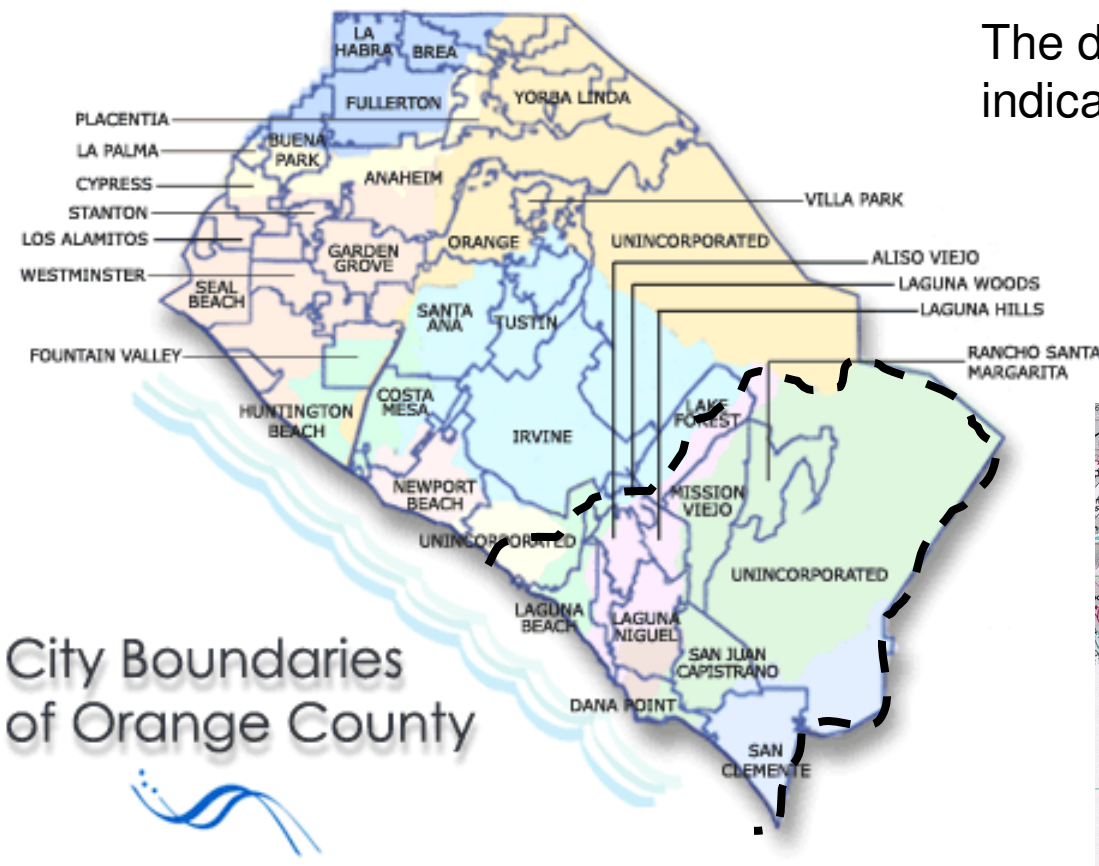

The Municipal Permittees within the San Diego Region of Orange County include: Aliso Viejo, Dana Point, Laguna Beach, Laguna Hills, Laguna Niguel, Laguna Woods, Lake Forest, Mission Viejo, Rancho Santa Margarita, San Clemente, San Juan Capistrano, and the County of Orange.

Supporting Document No. 1
Item No. 7
February 13, 2008

City Boundaries
of Orange County

The dashed lines on each map indicate the area of Permit coverage.

San Diego Region Basin Plan Map

Orange County portion of San Diego Region

Marine Corps Base Camp Pendleton (outside Permit coverage)

PACIFIC