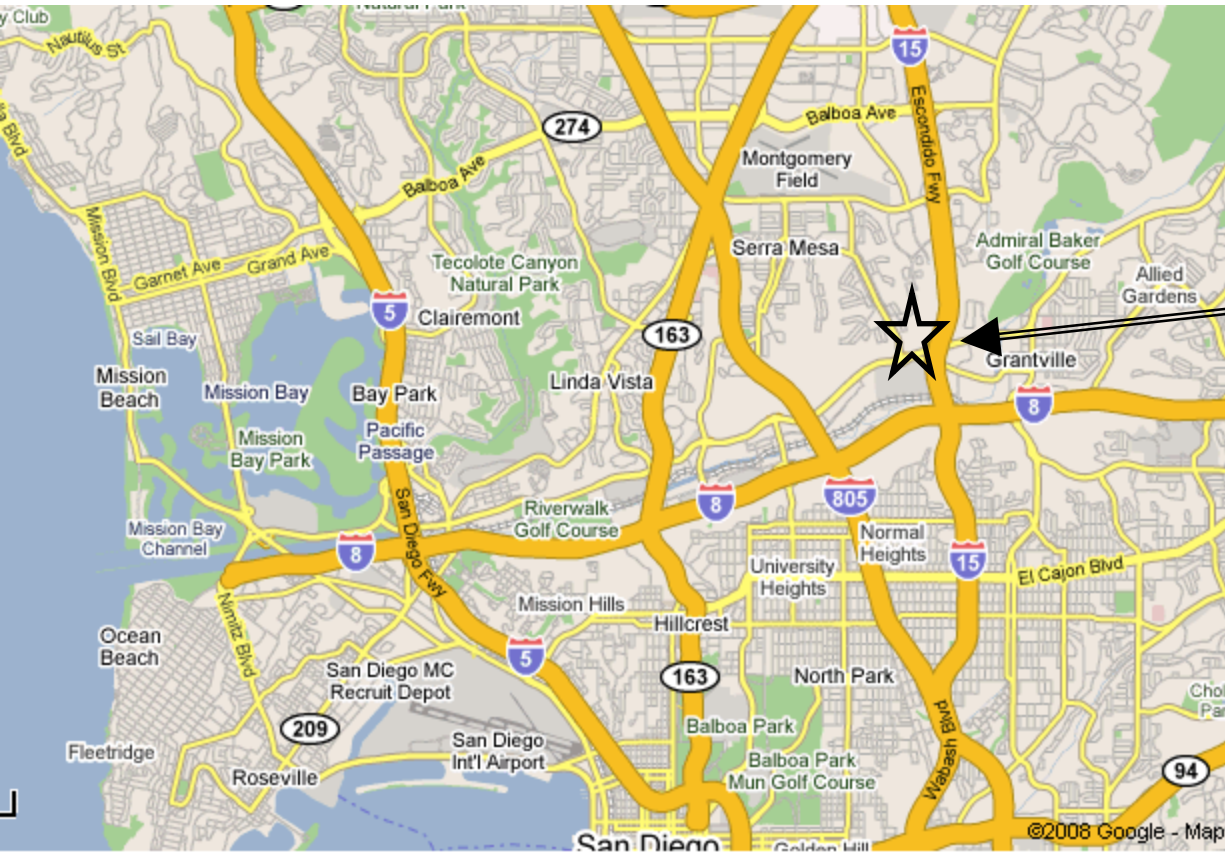

December 10, 2008, Item 12,
Supporting Document 1 – Vicinity Map

Mission Valley Terminal,
9950 San Diego Mission
Road, 92108