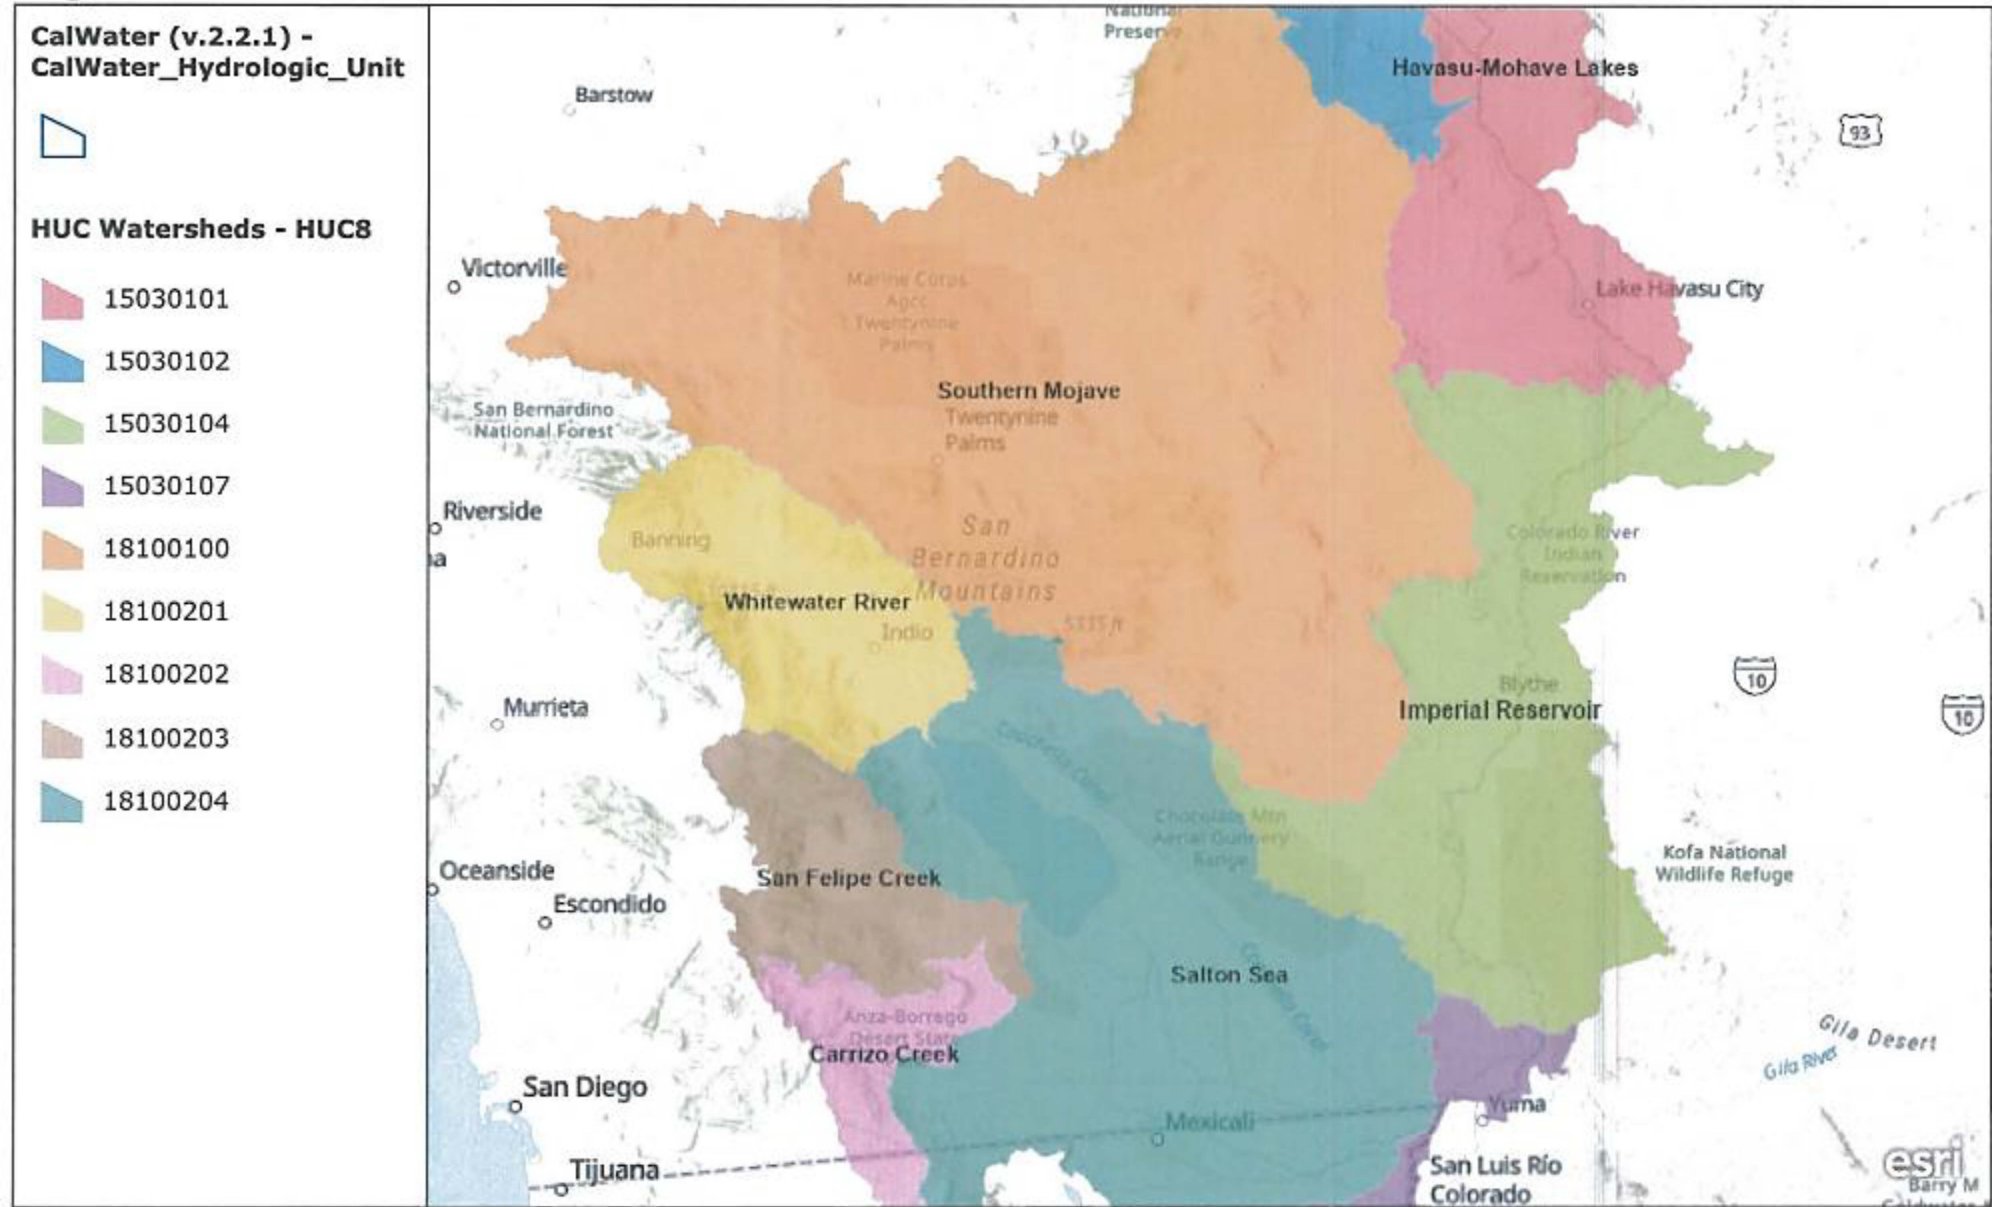

Region 7 Watersheds

A collection of layers defining different levels of watersheds within the Colorado River Basin region.