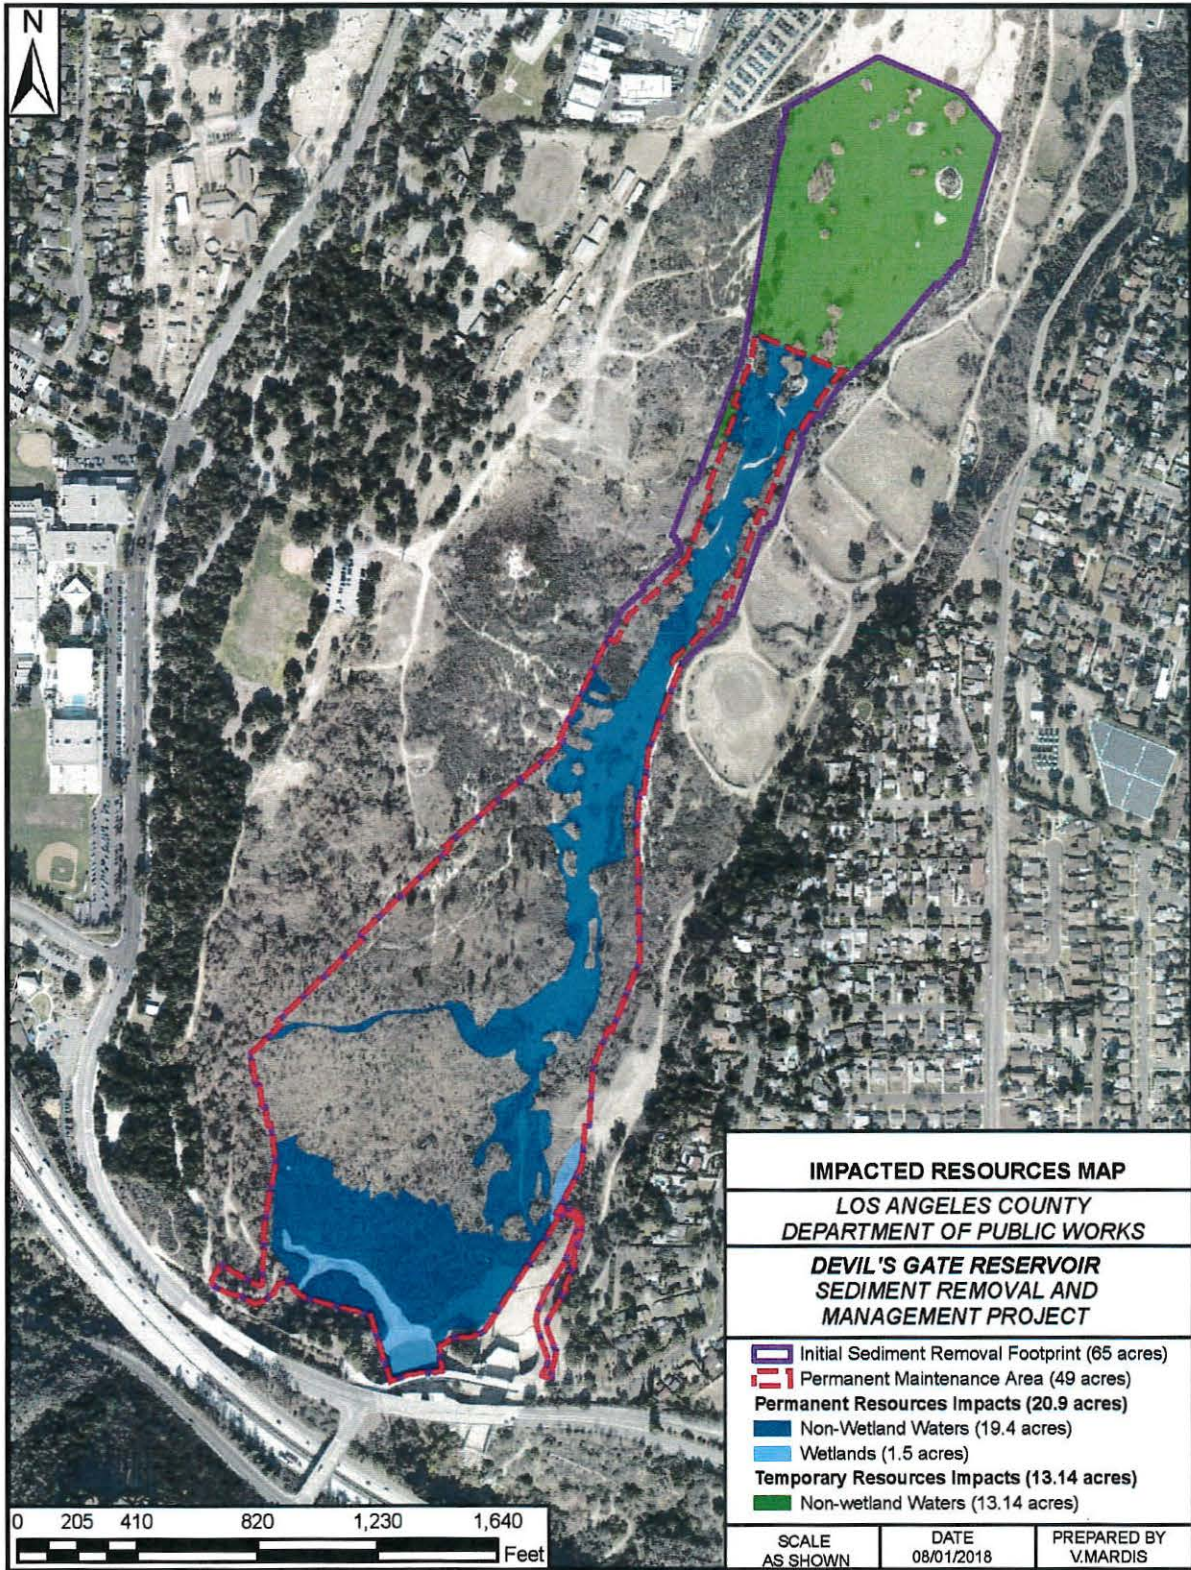

Vicinity Map: Section 401 Certification Application for Devil's Gate Project Attachment B

Devil's Gate Mitigation Areas: Devil's Gate Habitat Mitigation and Monitoring Plan

Peterson Ranch Mitigation Areas: Devil's Gate Off-Site Habitat Mitigation and Monitoring Plan