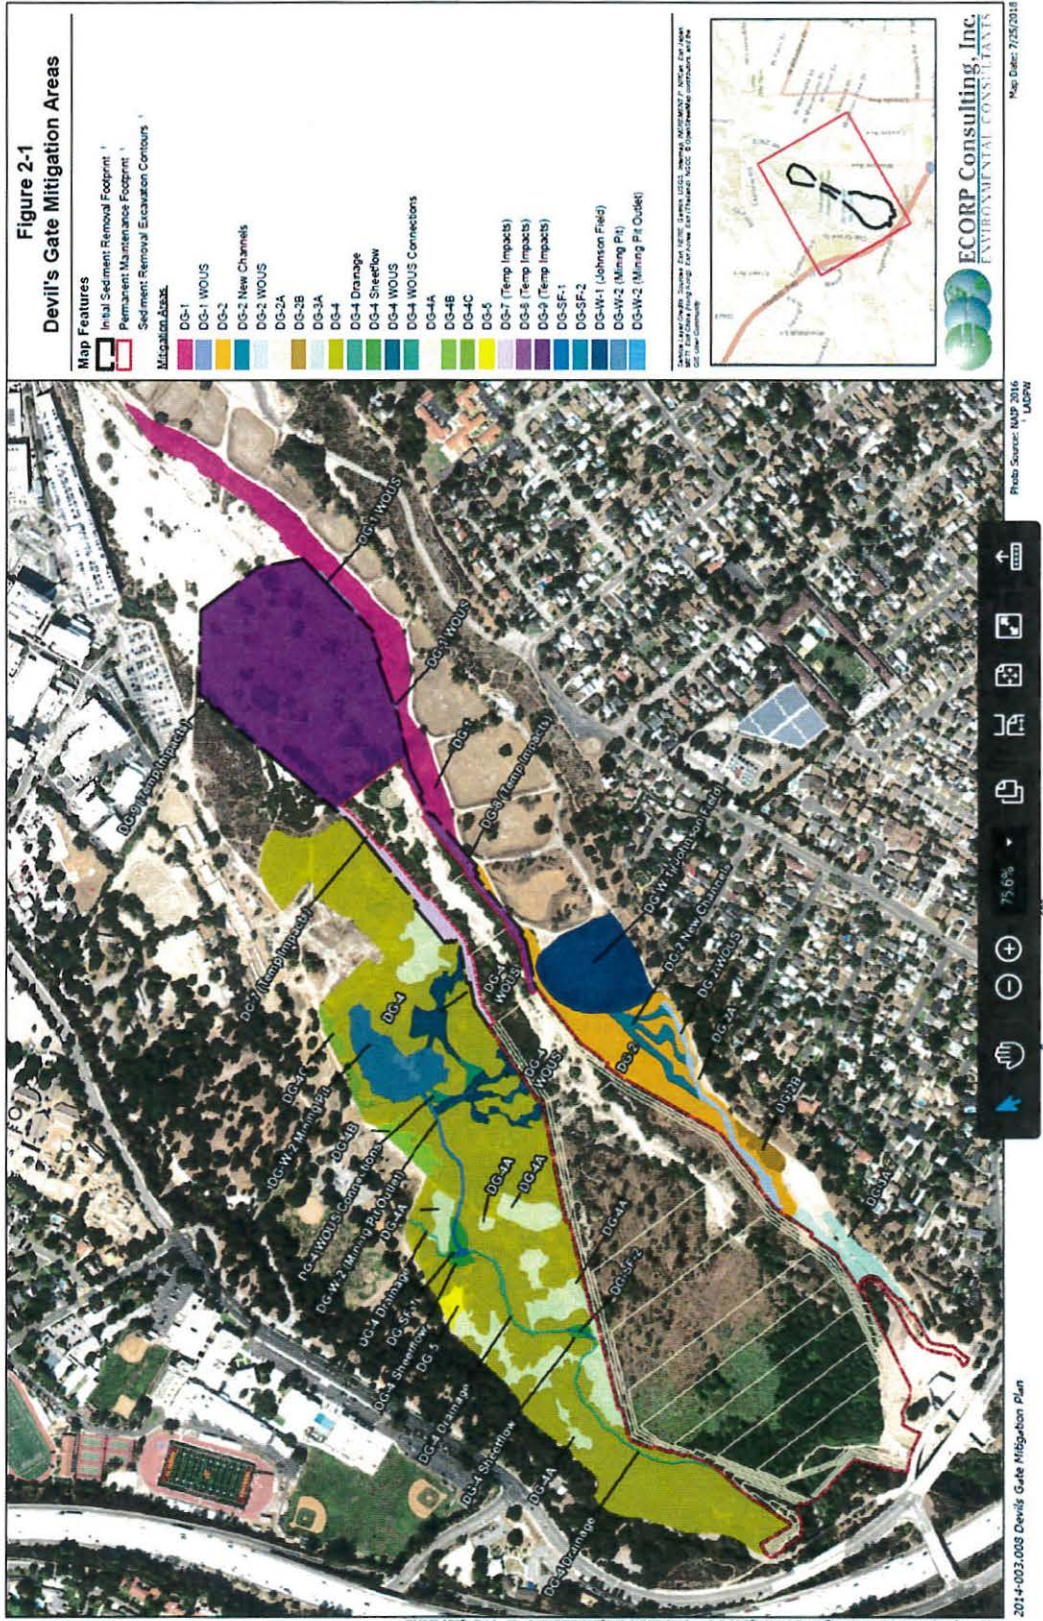

Vicinity Map: Section 401 Certification Application for Devil's Gate Project Attachment B

Devil's Gate Mitigation Areas: Devil's Gate Habitat Mitigation and Monitoring Plan

Peterson Ranch Mitigation Areas: Devil's Gate Off-Site Habitat Mitigation and Monitoring Plan