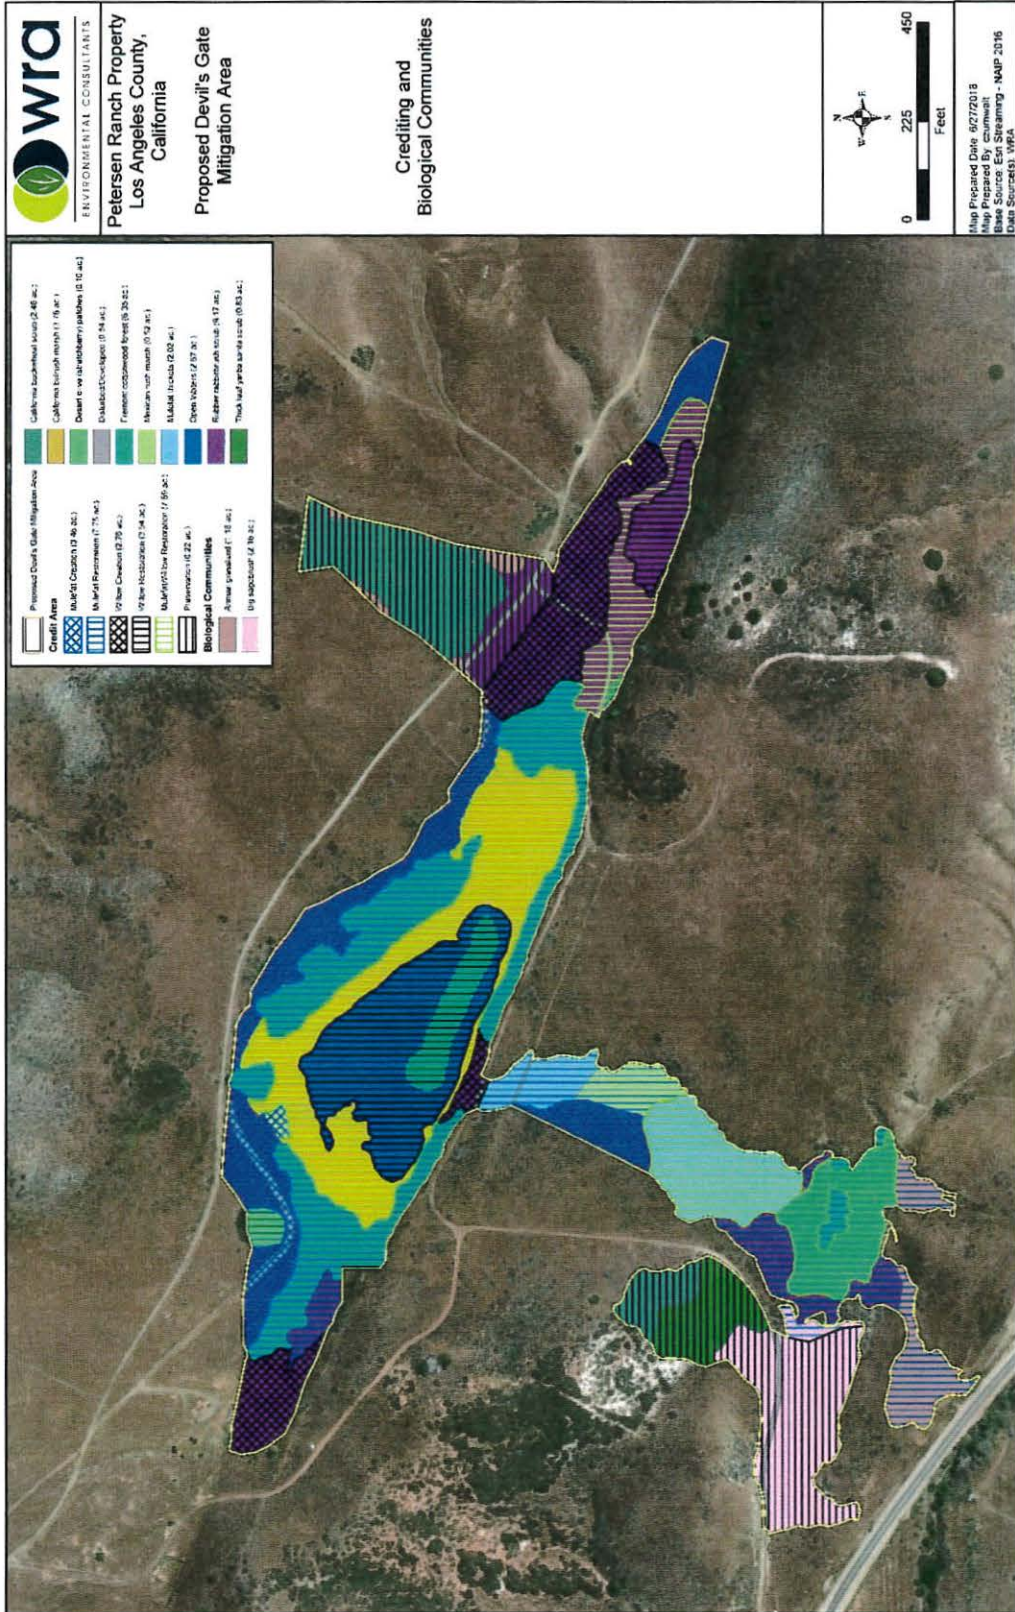

Vicinity Map: Section 401 Certification Application for Devil's Gate Project Attachment B

Devil's Gate Mitigation Areas: Devil's Gate Habitat Mitigation and Monitoring Plan

Peterson Ranch Mitigation Areas: Devil's Gate Off-Site Habitat Mitigation and Monitoring Plan