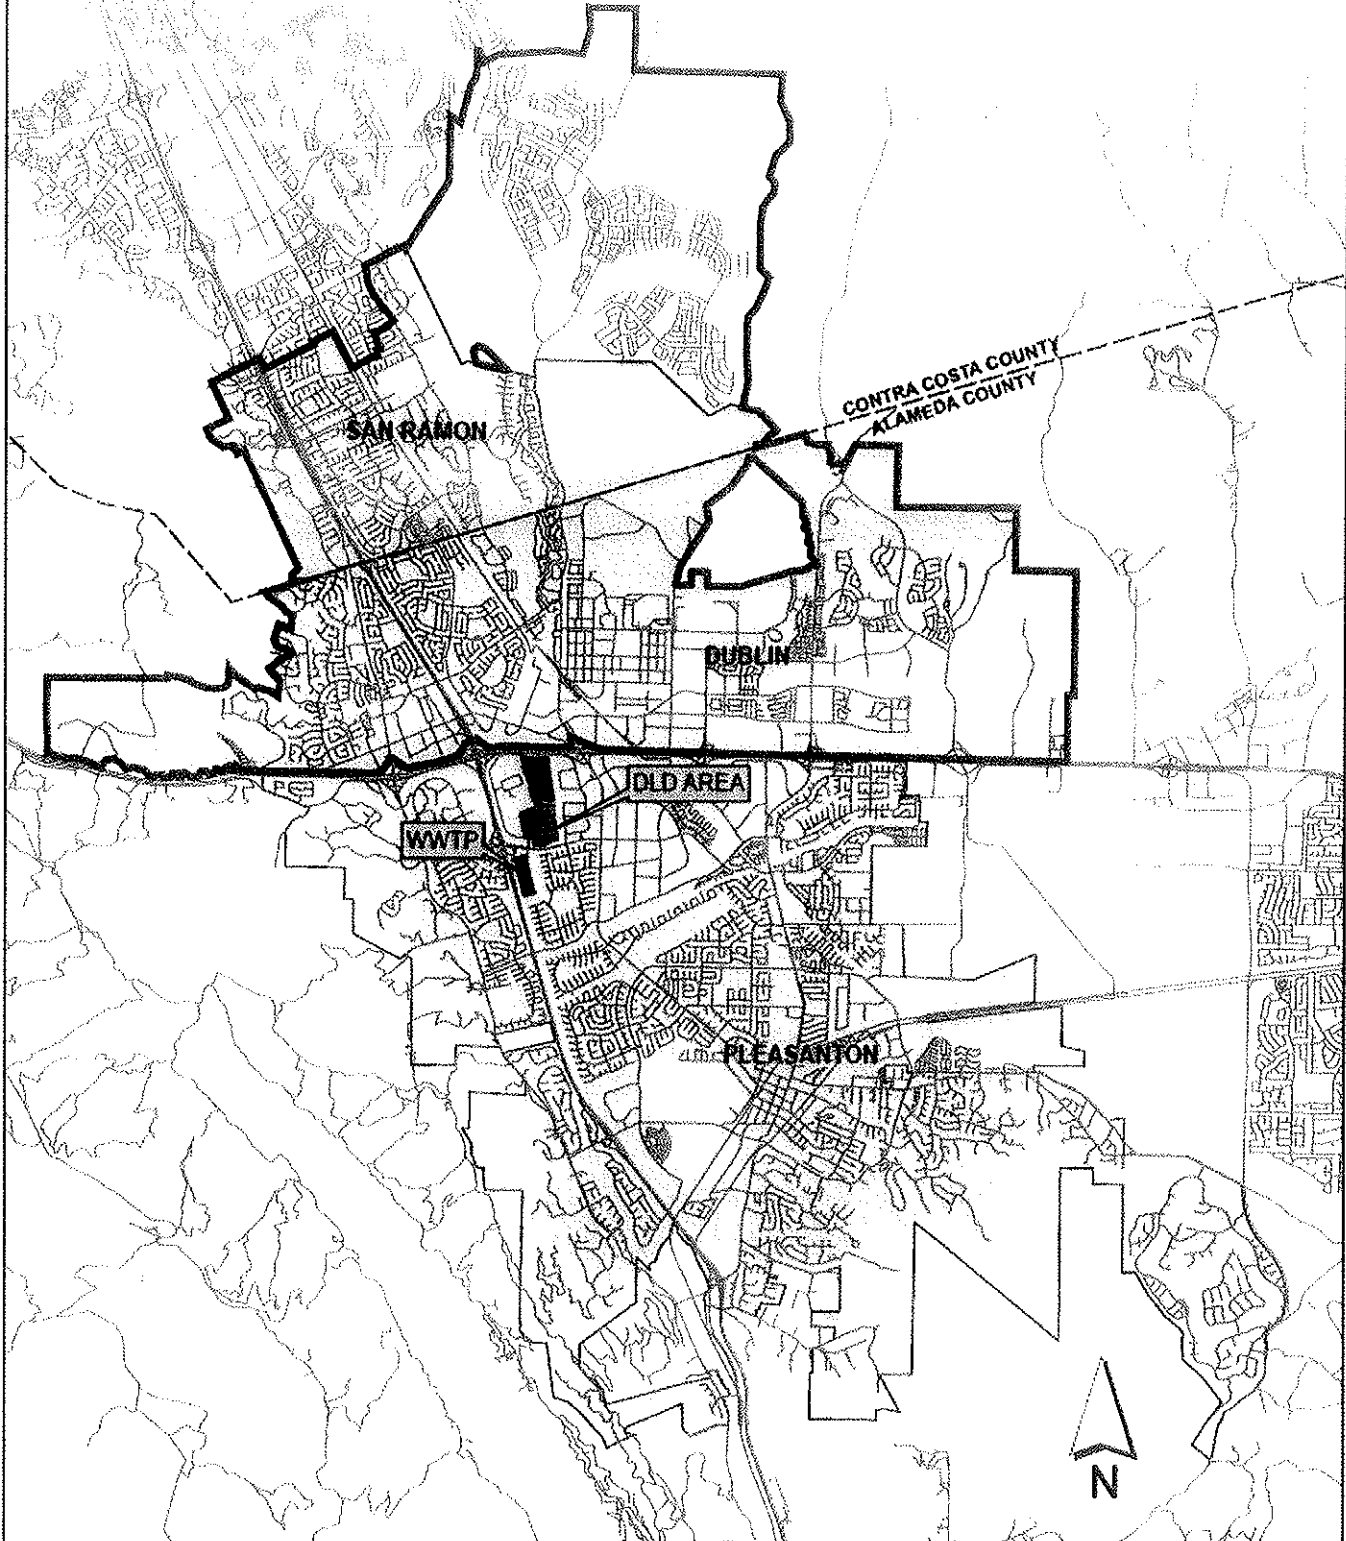

**FIGURE 1: LOCATION MAP  
DUBLIN SAN RAMON SERVICES DISTRICT  
DEDICATED LAND DISPOSAL SITE**

- |   |  |
|---|--|
|  Treatment Service Area      |  DSRSD Boundary               |
|  Regional Treatment Facility |  Dedicated Land Disposal Area |