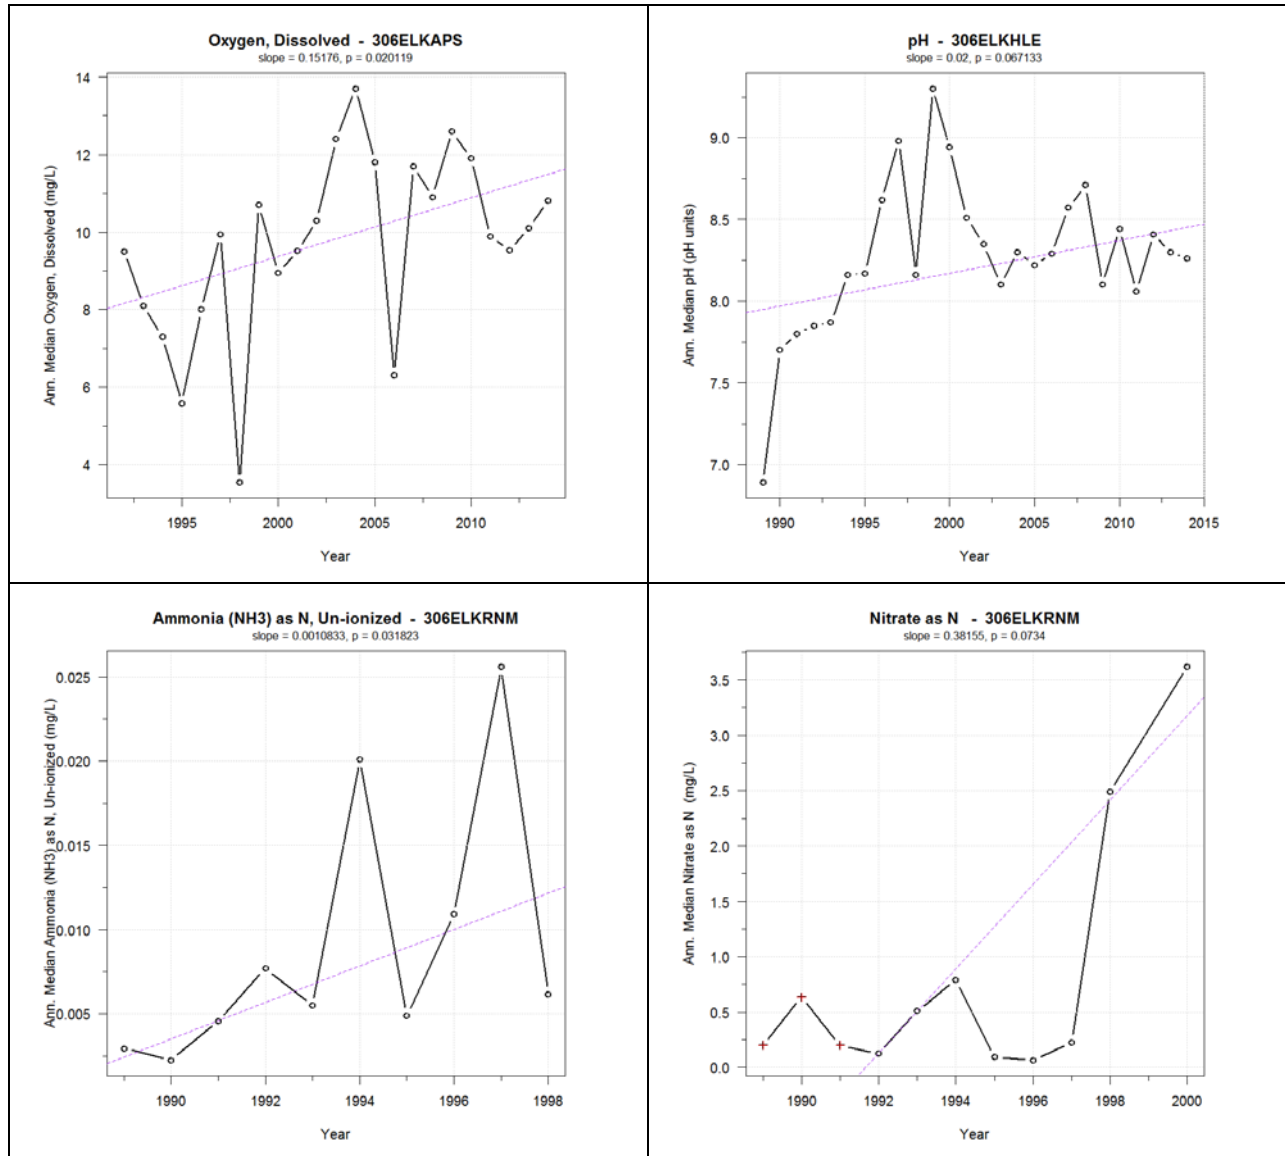

Figure 5-40. Time series plots showing significant **increasing** trends in annual median concentrations.

5.3.2 Decreasing Trends Over Time

Table 5-7. Analyte-station combinations exhibiting significant **decreasing** temporal trends. Shaded rows are graphed in Figure 5-36.

Watershed	Station Code	Analyte Name (units are mg/L unless given)	Slope (conc./yr)	Intercept	tau	P-value	N (years)
Elkhorn	305BENSTP	Orthophosphate as P	-0.018224	36.724	-0.43	0.002	26
Elkhorn	306BENEH1	Ammonia (NH3) as N, Un-ionized	-0.00020281	0.40961	-0.27	0.052	26
Elkhorn	306BENEH1	Nitrate as N	-0.019129	38.529	-0.26	0.053	26
Elkhorn	306BENEH1	Orthophosphate as P	-0.0065666	13.259	-0.49	0.001	26
Elkhorn	306BENJTR	Orthophosphate as P	-0.0013555	2.7966	-0.23	0.098	26
Elkhorn	306BENWH1	Chlorophyll-a (µg/L)	-0.1	203.4	-0.47	0.093	9