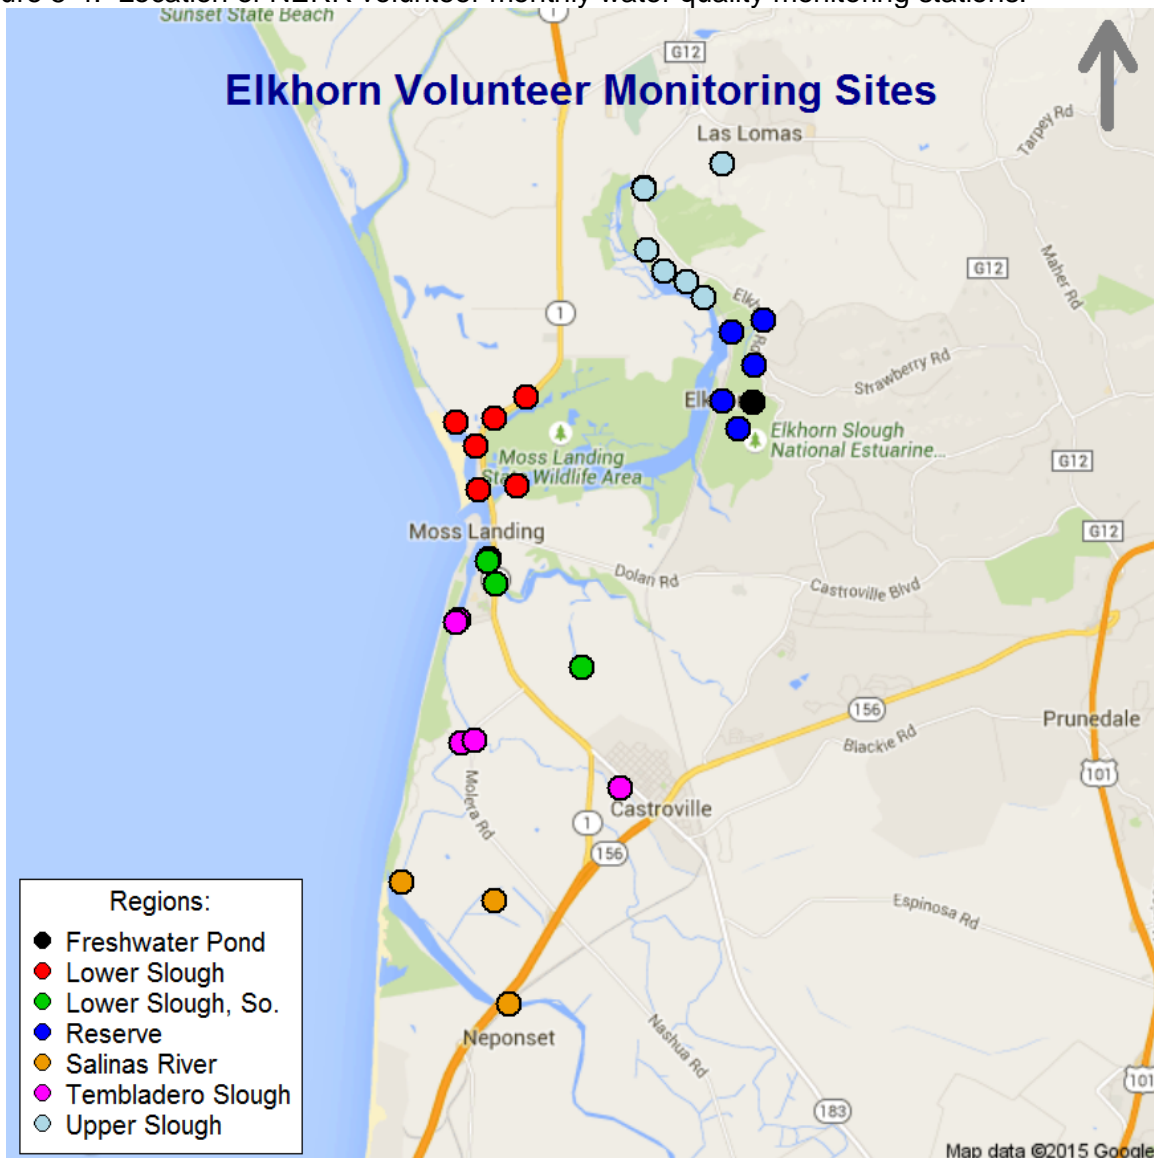

Figure 5-4. Location of NERR volunteer monthly water quality monitoring stations.

Table 5-3. NERR water quality monitoring station informaton.

Watershed	Site ID	Station Description	Lattitude	Longitude
Elkhorn	306CARBLR	Carneros Creek at Blohm Road	36.8601	-121.7401
Elkhorn	306ELKHLW	Elkhorn Slough at Hudson's Landing West	36.8565	-121.755
Elkhorn	306ELKHLE	Elkhorn Slough at Hudson's Landing East	36.8563	-121.7549
Elkhorn	306ELKAPN	Elkhorn Slough at Azevedo Pond, North	36.8471	-121.7545
Elkhorn	306ELKAPS	Elkhorn Slough at Azevedo Pond, South	36.8423	-121.7469
Elkhorn	306ELKAPC	Elkhorn Slough at Azevedo Pond, Central	36.8439	-121.7513
Elkhorn	306ELKKPD	Elkhorn Slough at Kirby Park Dock	36.8398	-121.7437
Elkhorn	306ELKRNM	Elkhorn Slough at Reserve, North Marsh	36.8364	-121.7323
Elkhorn	306ELKNNM	Elkhorn Slough at Reserve, North Marsh	36.83465	-121.73843
Elkhorn	306ELKSTB	Elkhorn Slough at Strawberry Rd	36.8296	-121.734
Elkhorn	306ELKCAT	Elkhorn Slough at Cattail Swale	36.8206	-121.7313