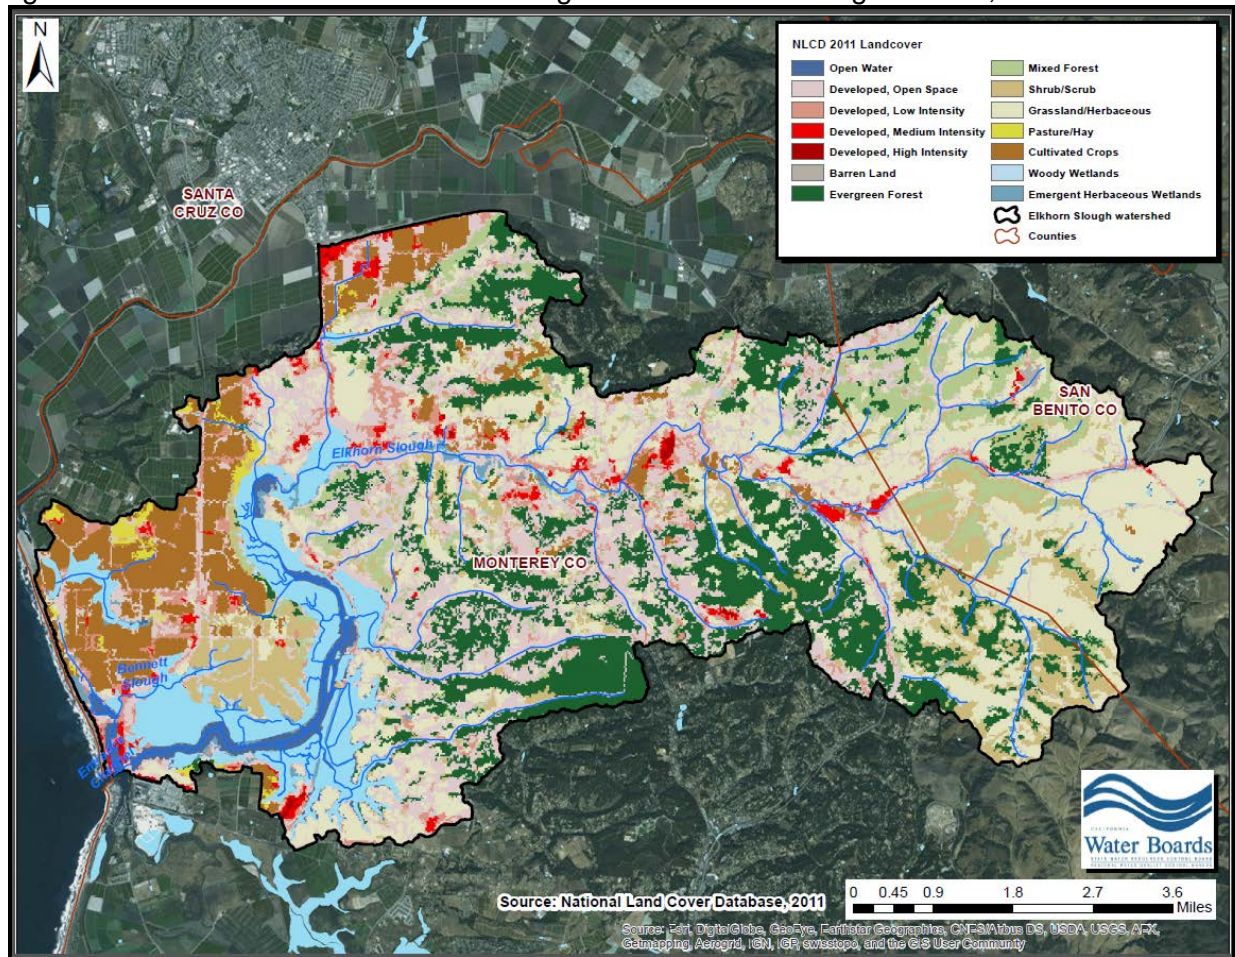

Figure 2-1. Land cover in the Elkhorn Slough watershed according to NLCD, 2011.

2.2 Hydrology

Evaluating the hydrology of the Elkhorn Slough watershed is an important component of evaluating nutrient transport and loading. UC Santa Cruz (2008) provided a summary of the hydrology in Elkhorn Slough.

The hydrology of Elkhorn Slough has changed dramatically since the 1880s. Historically, the slough was a network of interconnected estuarine arms and perennial freshwater sources. Berms, culverts and tidal gates have cut off tidal flow to many portions of the slough. The Old Salinas River channel; Moro Cojo, Tembladero, and Bennett Sloughs; and upper margins of Elkhorn main channel (Porter Marsh, North Marsh) receive little to no tidal flow (varies by site). In contrast, the main channel of the slough, artificially opened to allow vessels, no longer functions as a backwater, stagnant waterway. The slough experiences semi-diurnal tidal action. Water in the lower portion of the slough and harbor has a residence time less than one day, while water in the northern portion of the main channel has longer residence time, with a large range between 1 and 50 days depending on the freshwater inputs (Largier 1997; Caffrey 2007). Finally, surface water and groundwater extractions have reduced freshwater sources and altered habitat types.