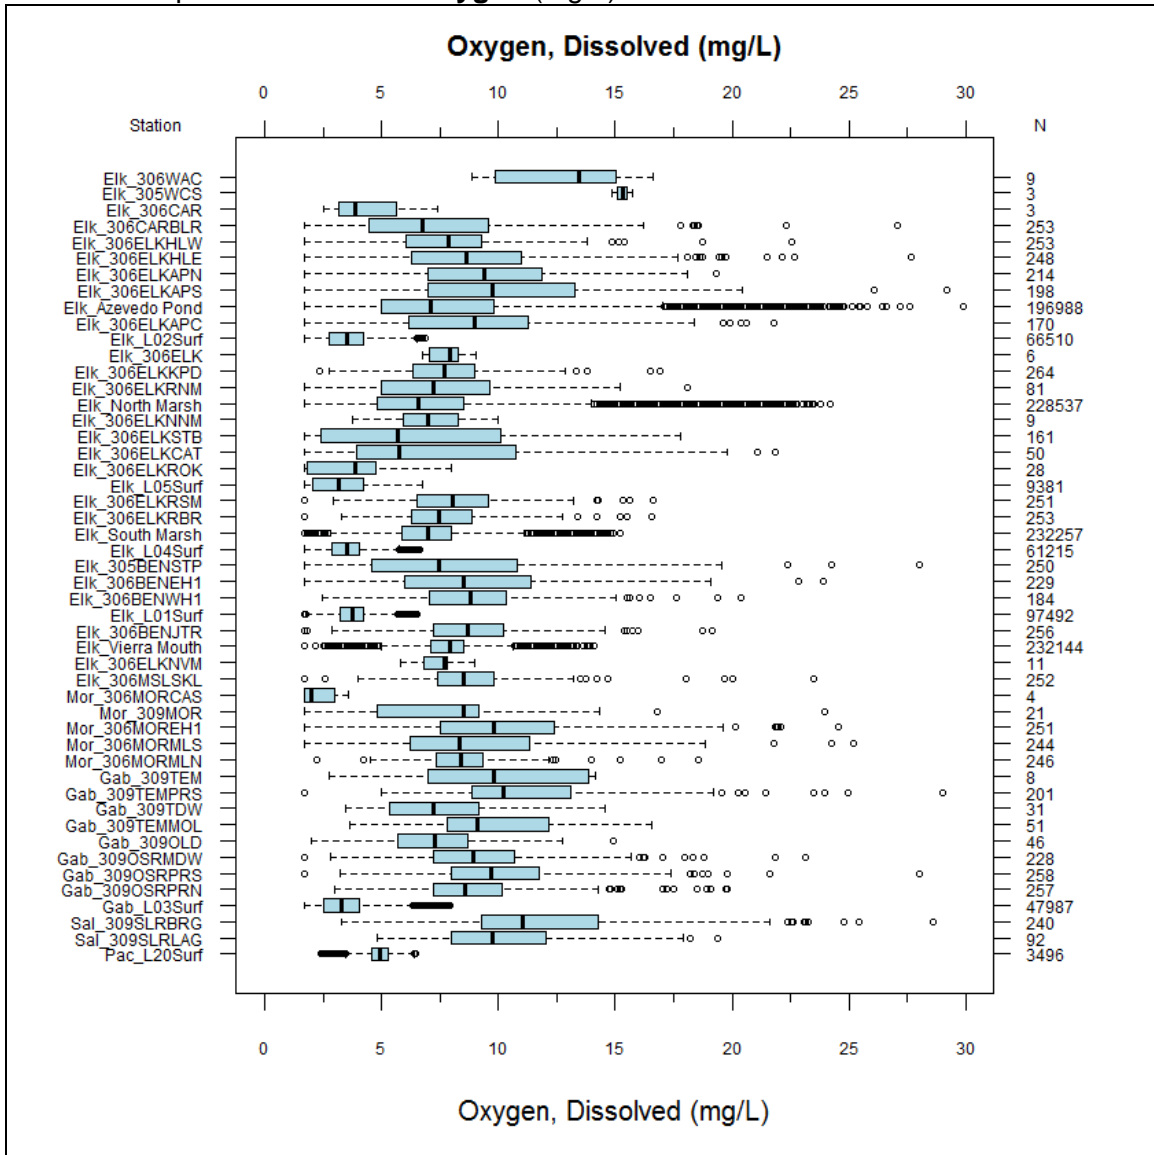

5.2.1 Dissolved Oxygen

Figure 5-7. Box plots of dissolved oxygen (mg/L) concentrations.