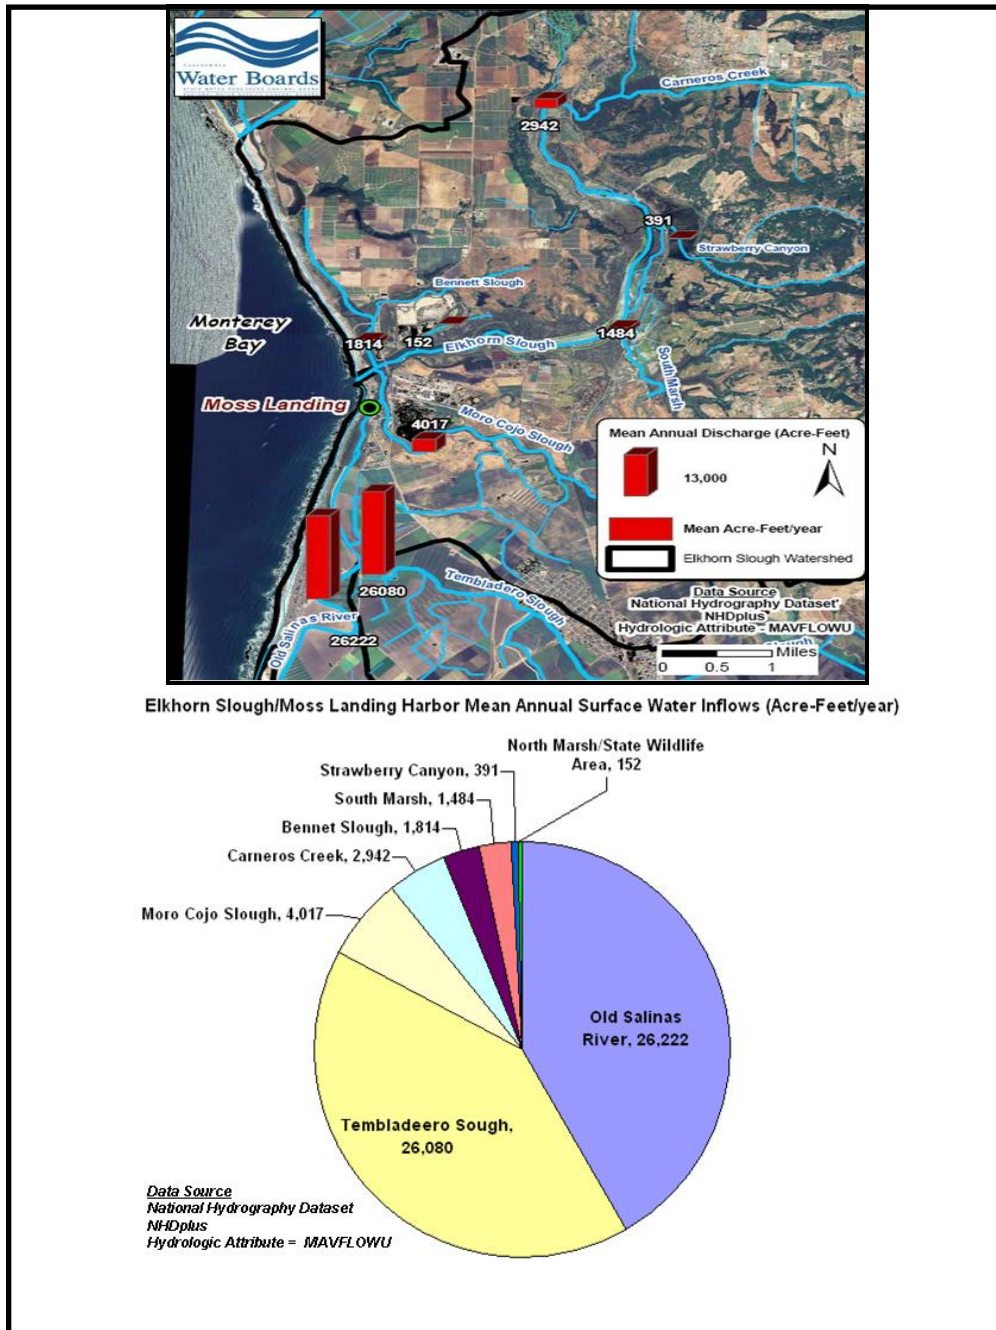

Figure 2-4. Elkhorn Slough, estimated surface water inflows (Figure taken from Figure 3-51 in the Salinas River Nutrient TMDL (2013) on page 172).

2.3 Estuarine characteristics

Salt marshes constantly experience two dynamic processes; being submerged and outward and upward expansion, which is known as accretion. As stated in Wetlands, “These two processes are, to some extent, self-regulating; as a marsh subsides, it is inundated more frequently and, thus, receives more sediment and stores more peat. Conversely, if a marsh accretes faster