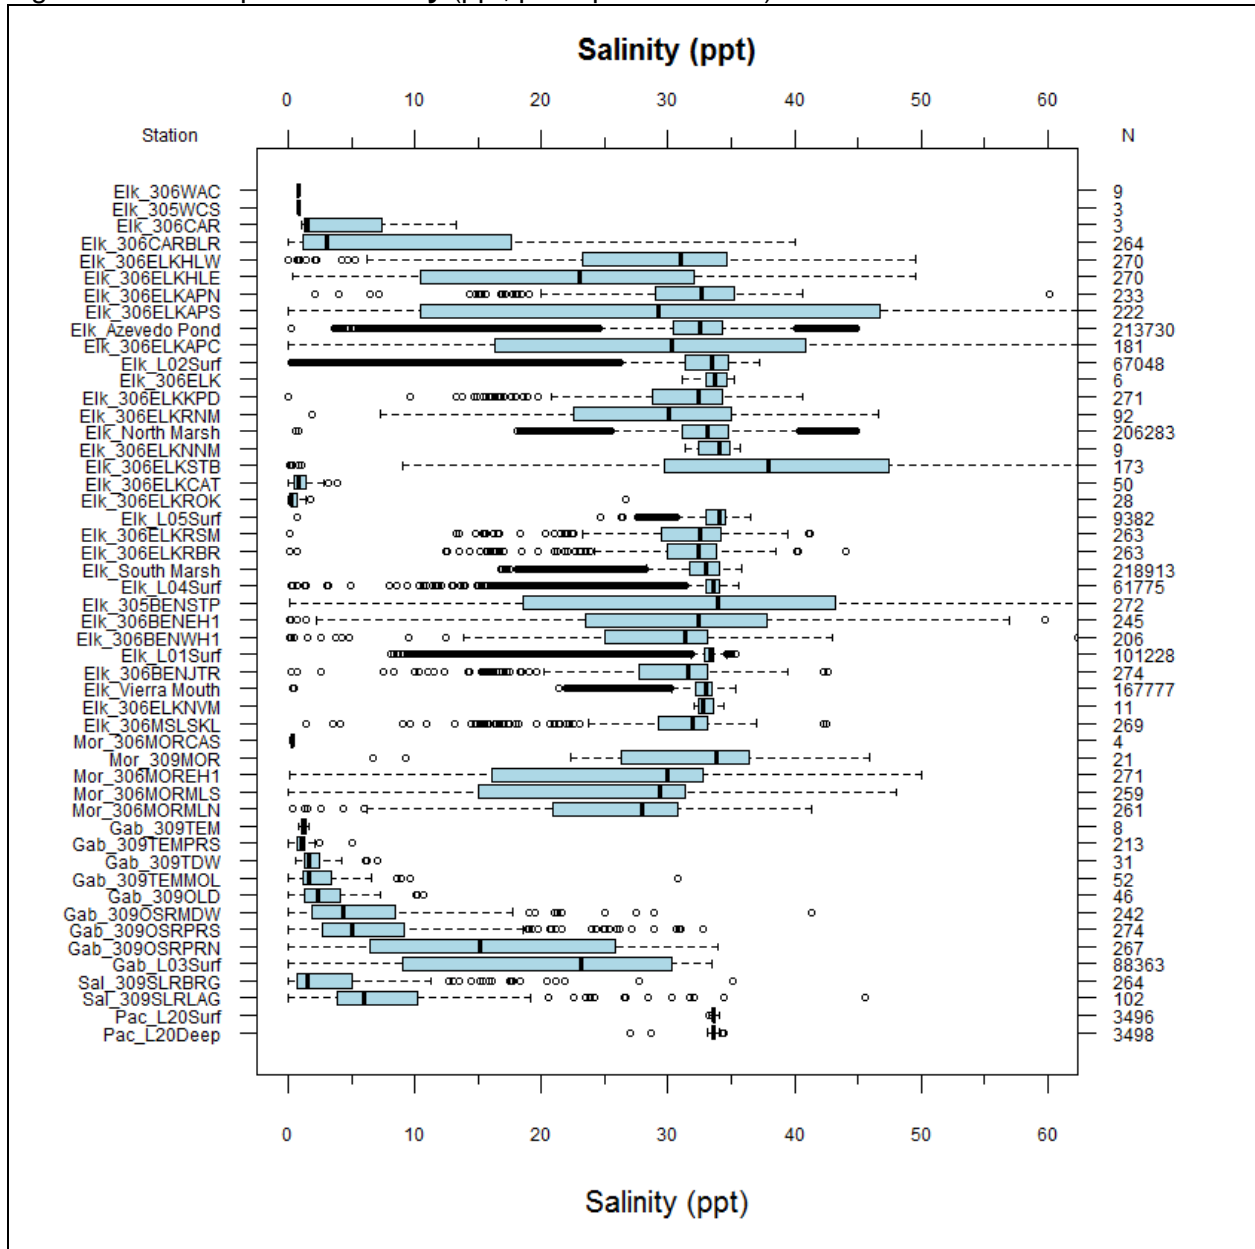

5.2.6.7 *Conductivity*

Figure 5-21. Box plots of **specific conductivity** (mS/cm, milli-Siemens per centimeter) concentrations.

5.2.6.8 *Temperature*

Figure 5-22. Box plots of **temperature** (degrees Celsius).