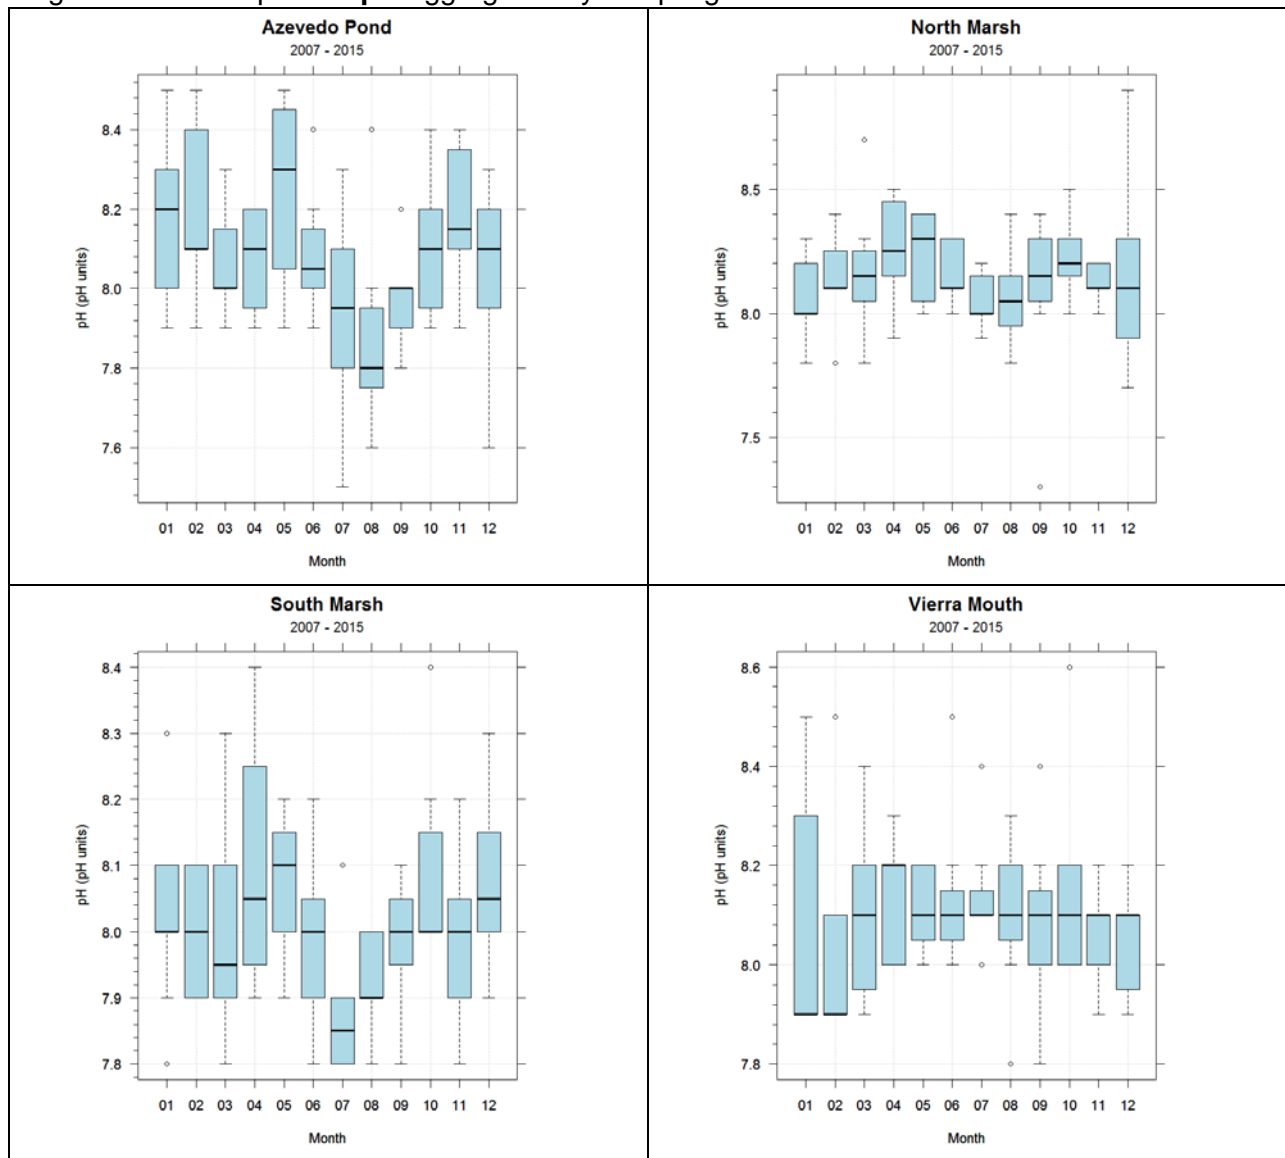

Figure 5-47. Box plots of pH aggregated by sampling month.