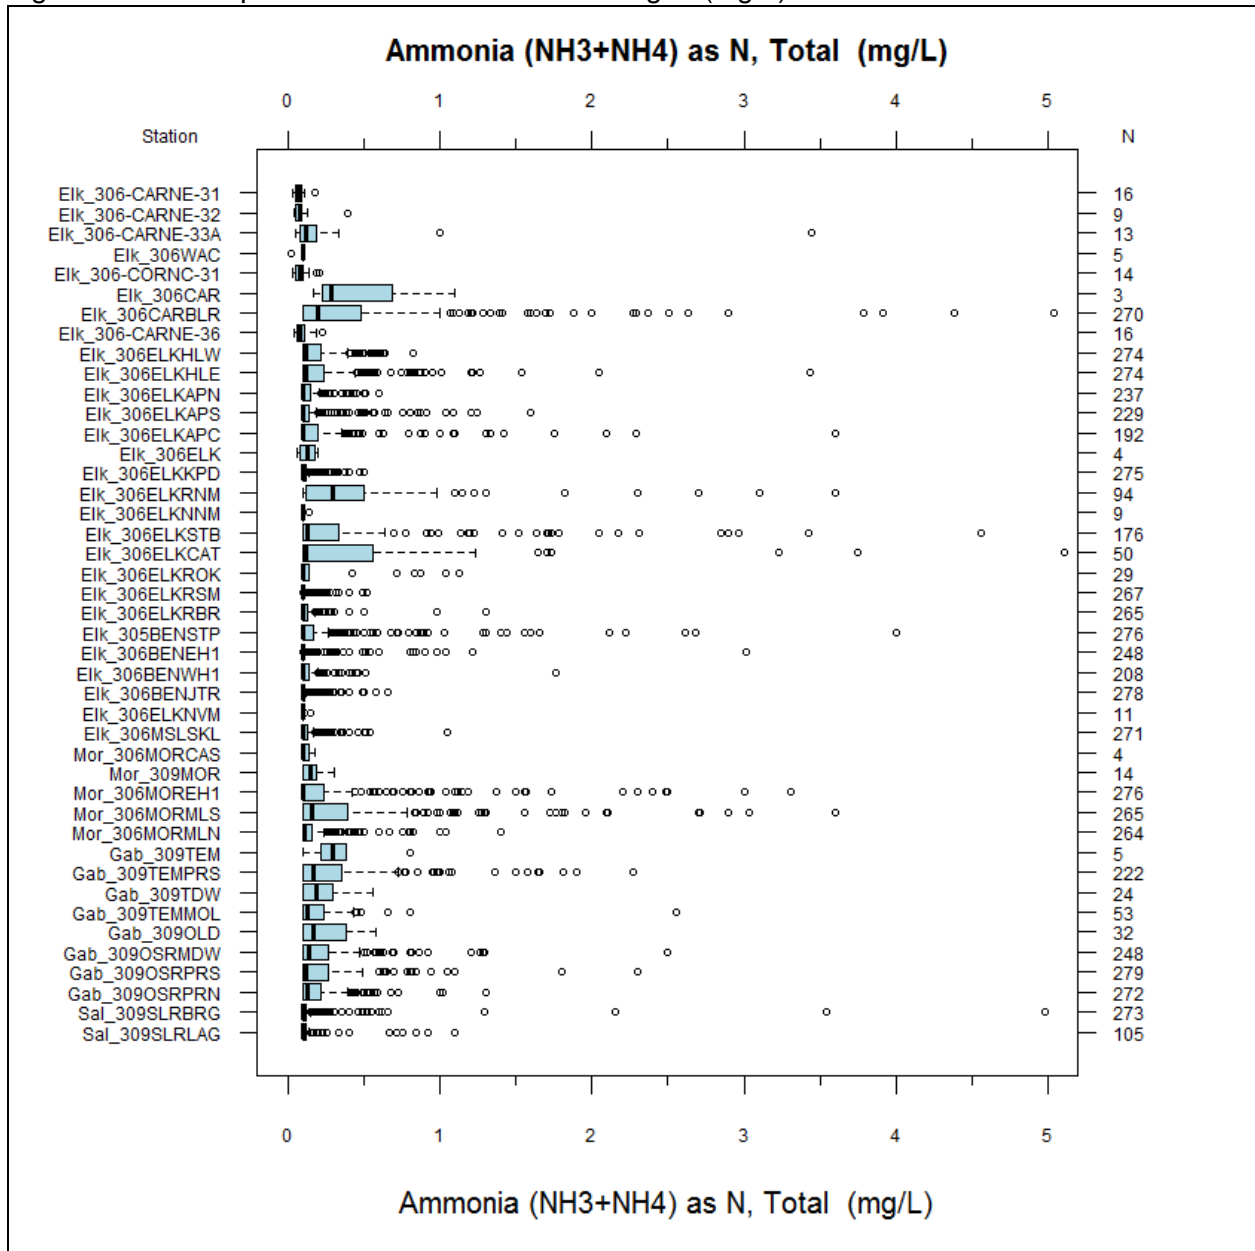

Figure 5-12. Box plots of total ammonia as nitrogen (mg/L) concentrations.