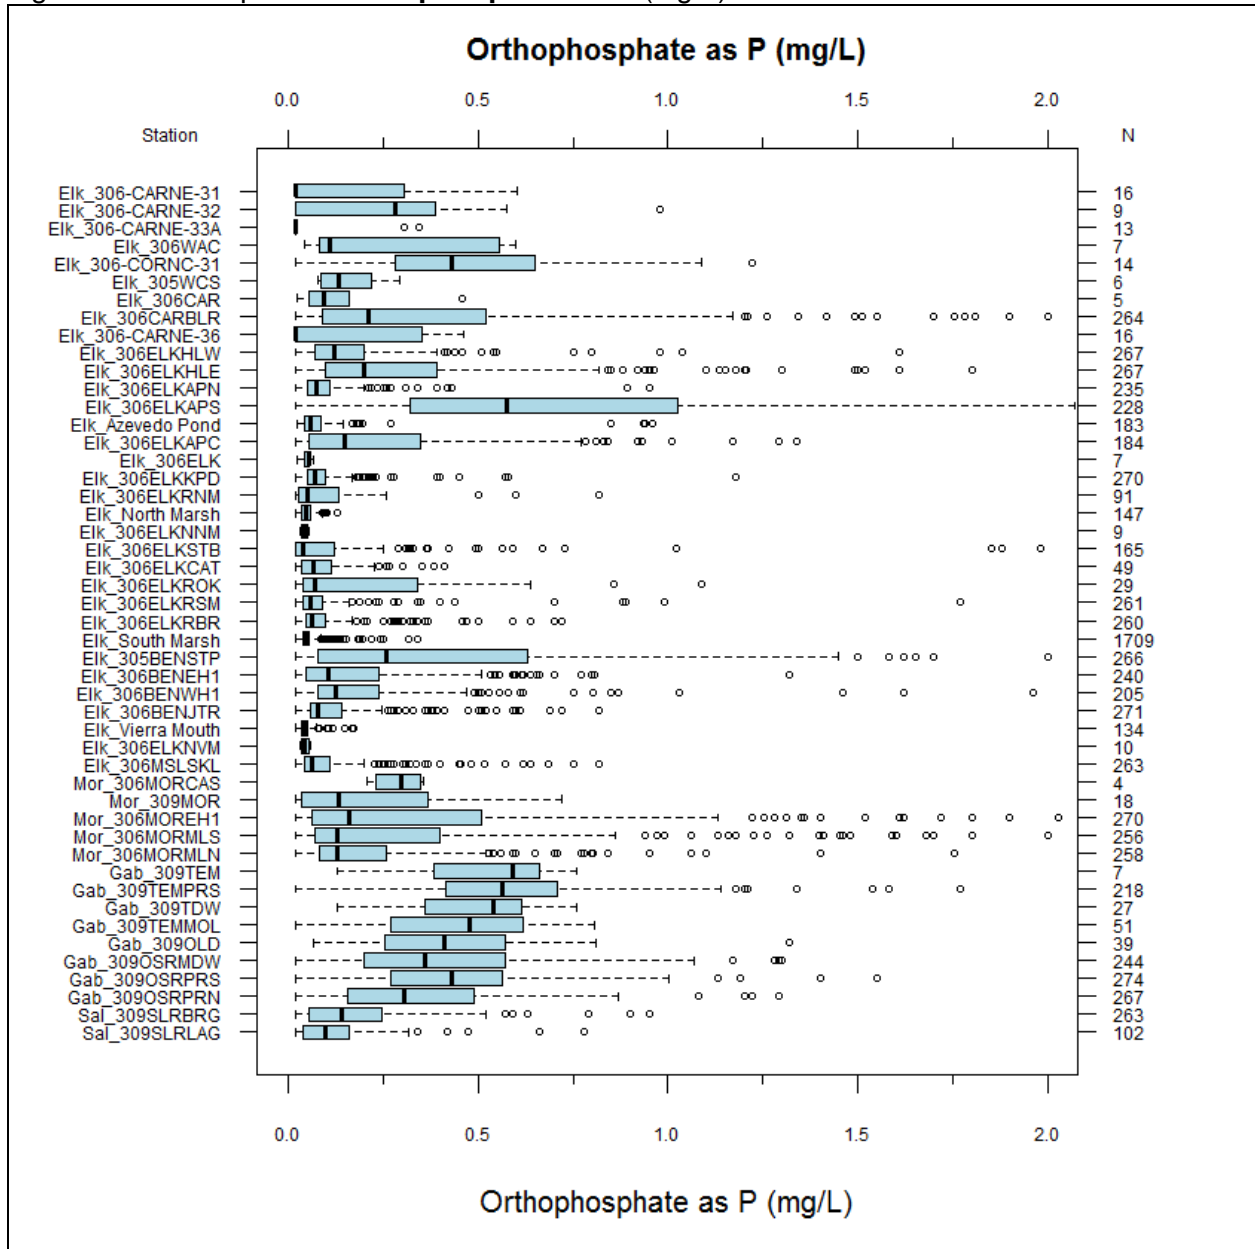

5.2.6.4 *Phosphate*

Figure 5-17. Box plots of orthophosphate as P (mg/L) concentrations.