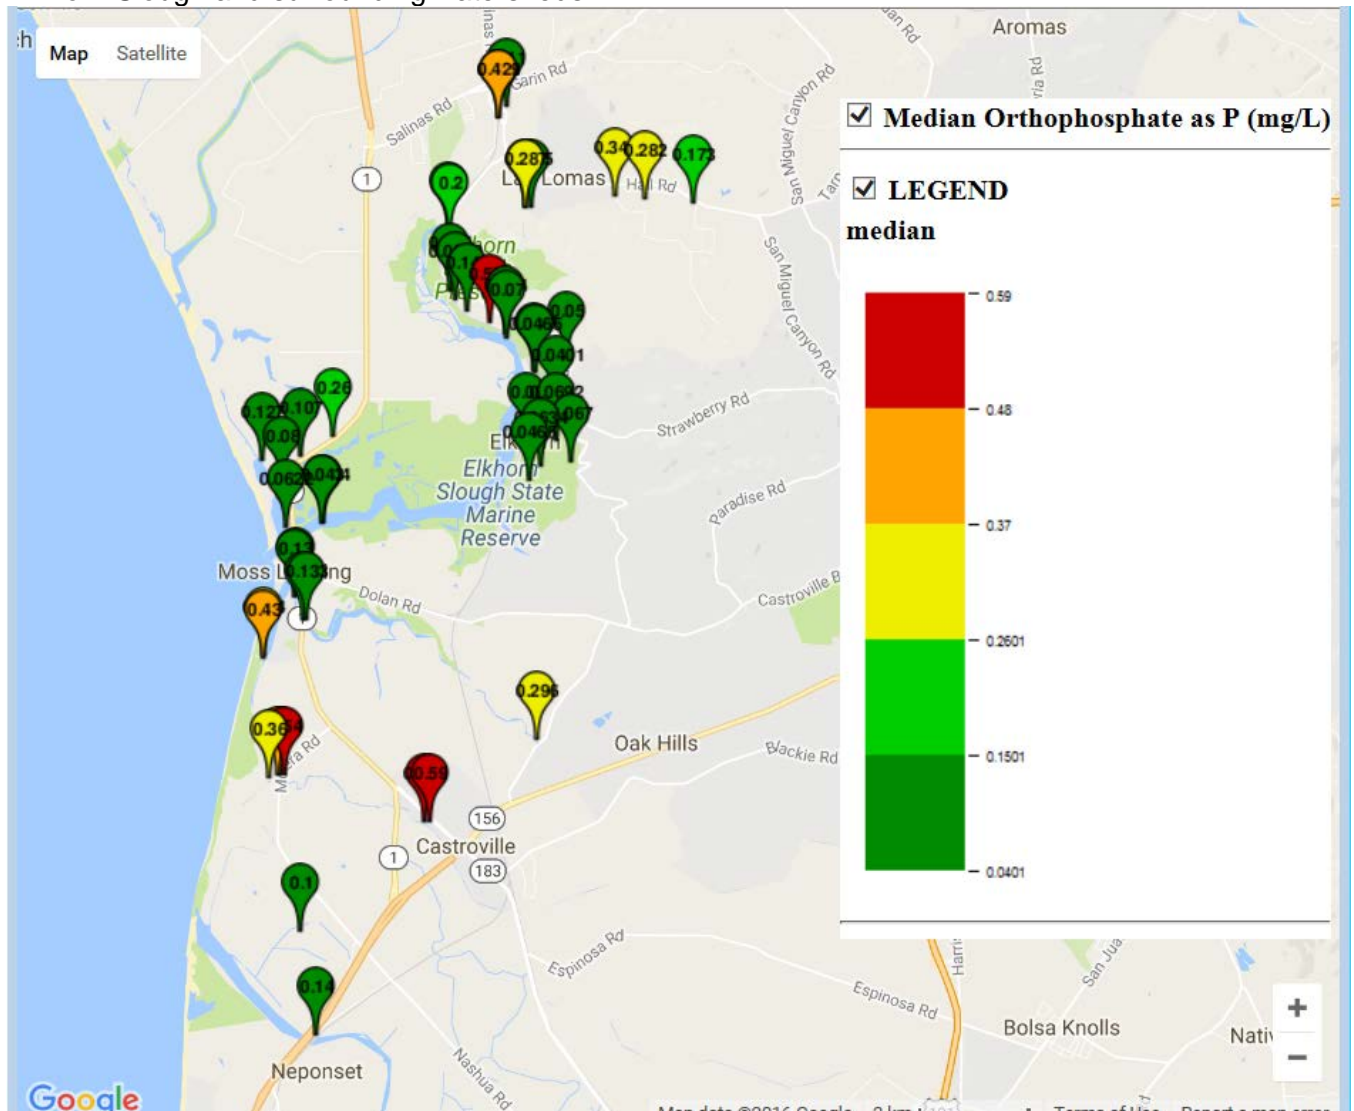

Figure 5-32. Median surface water concentration map of **nitrate + nitrite as N** (mg/L) in the Elkhorn Slough and surrounding watersheds.

Figure 5-33. Median surface water concentration map of **orthophosphate as P** (mg/L) in the Elkhorn Slough and surrounding watersheds.