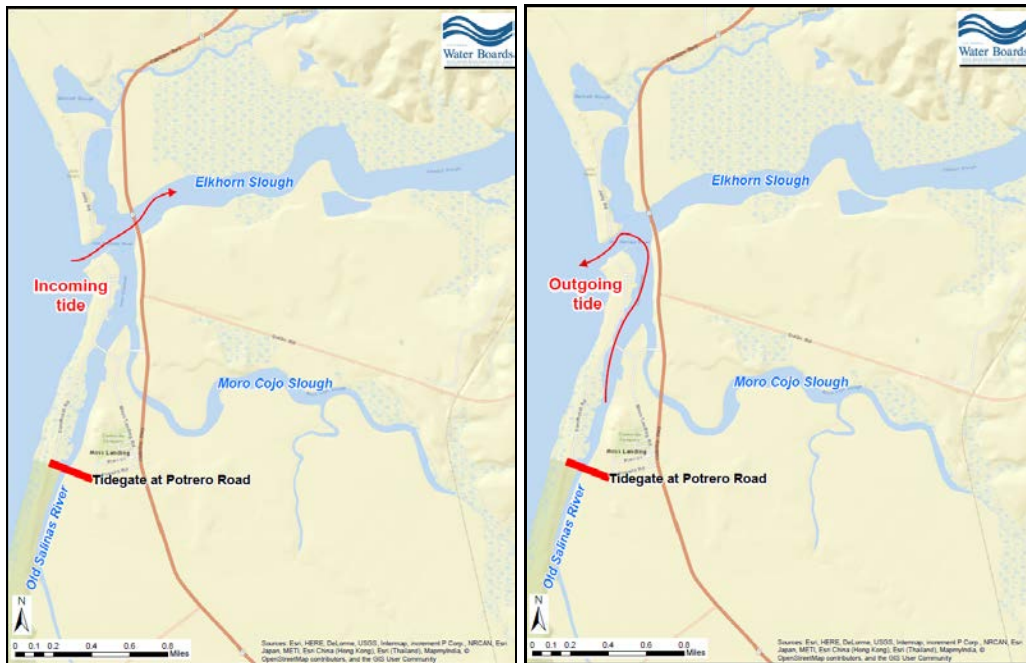

*Currently, the main channel extends inland for 11.4 kilometers (km) from Monterey Bay. It receives seawater exchanges through the mouth and terrestrial freshwater from the Salinas River, an assortment of small creeks and runoff from local terrestrial sources. Some areas have limited tidal exchange and water quality is subject to adjacent land uses, while other areas have extremely high flows with have marine dominated waters.*

As noted in the paragraph above, the Elkhorn Slough experiences bidirectional flow due to tidal influences. Flows in the slough can move west to east during a flood tide and east to west during an ebb tide. See Figure 2-2 for a visual depiction of these tidal flows. In addition to the tidegates shown in Figure 2-2, there are many additional hydrologic modifications within the slough that artificially alter the flow in and out of the slough. The *Elkhorn Slough Tidal Wetland Plan* (2005) illustrated the locations of these tidal restrictions, reproduced here as Figure 2-3.

Figure 2-2. Depiction of incoming and outgoing tides in the Elkhorn Slough.

Figure 2-3. Schematic showing hydrological modifications within and near the Elkhorn Slough watershed (Figure is a direct copy of Figure 11 in the Elkhorn Slough Tidal Wetland Plan by Peichel et al. 2005).