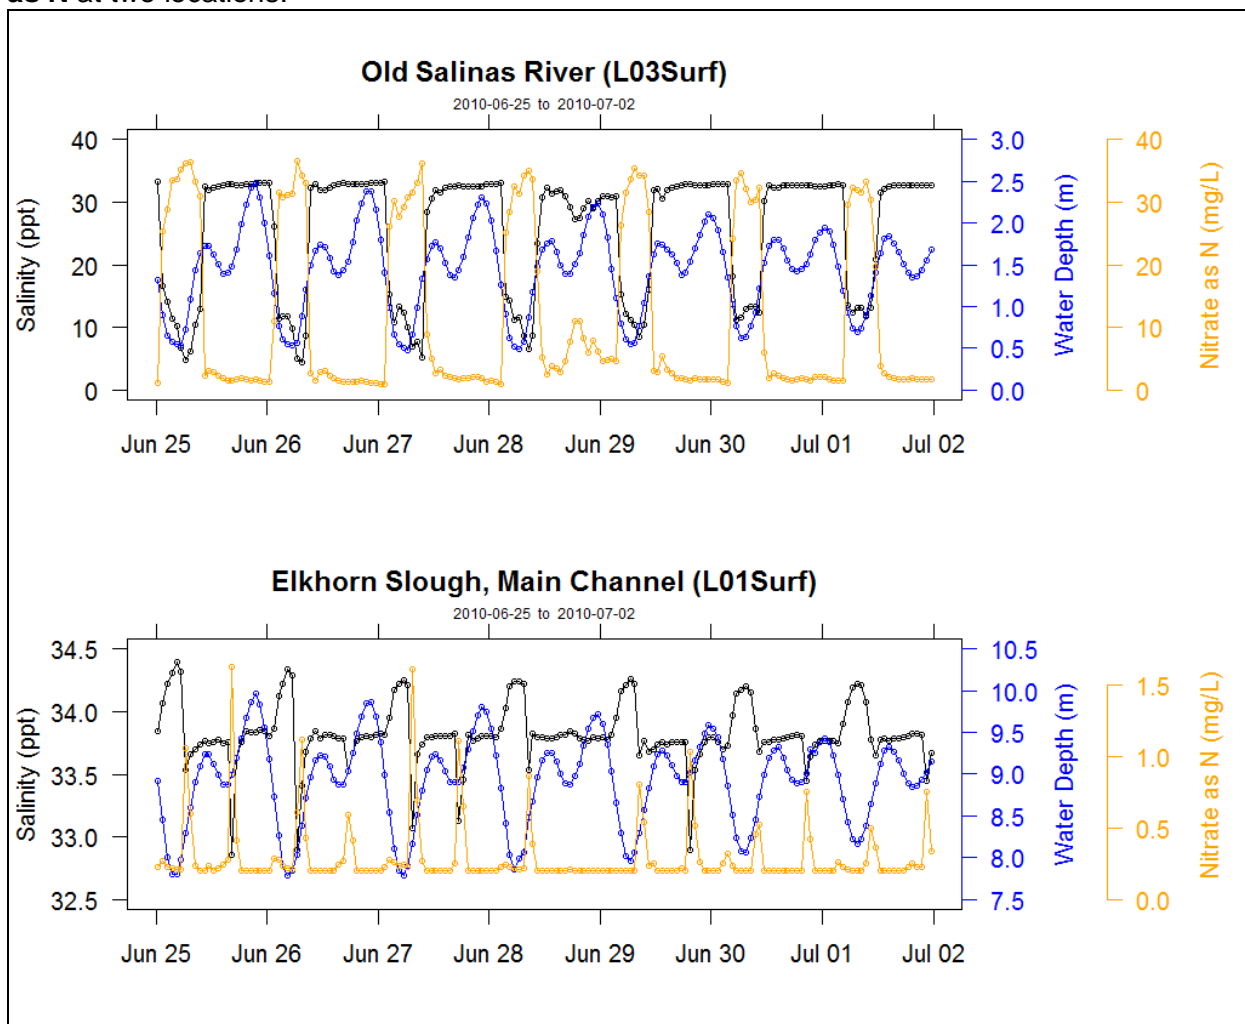

Figure 5-50. Typical summertime daily and tidal variation in **salinity**, **water depth**, and **nitrate as N** at two locations.