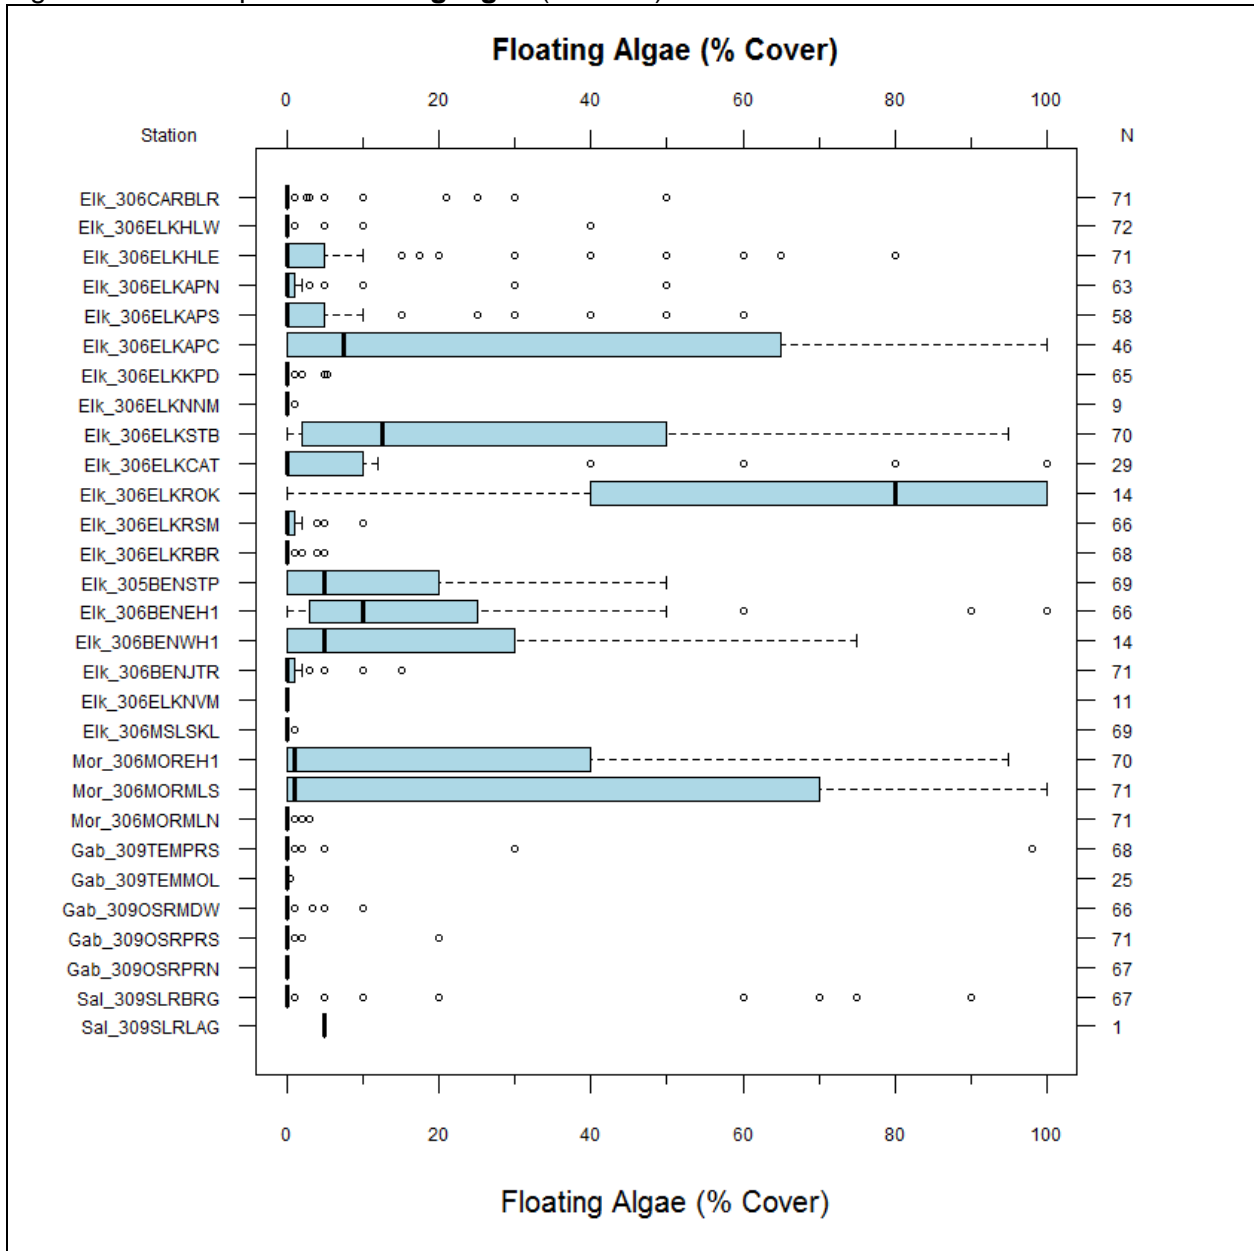

5.2.6.5 *Floating Algae*

Figure 5-19. Box plots of floating algae (% cover).