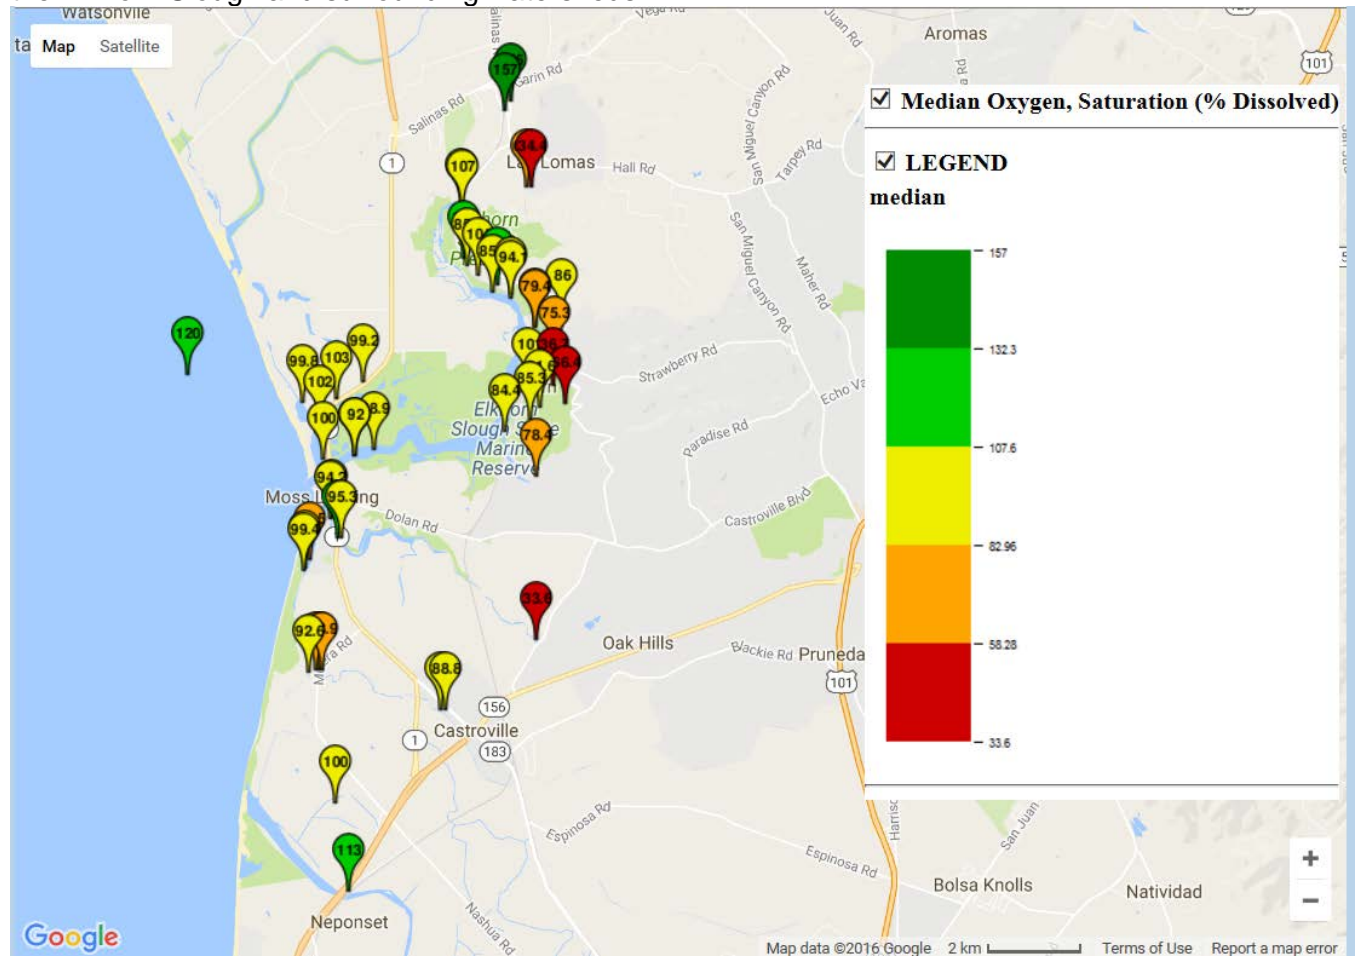

Figure 5-25. Median surface water concentration map of **oxygen saturation** (% dissolved) in the Elkhorn Slough and surrounding watersheds.