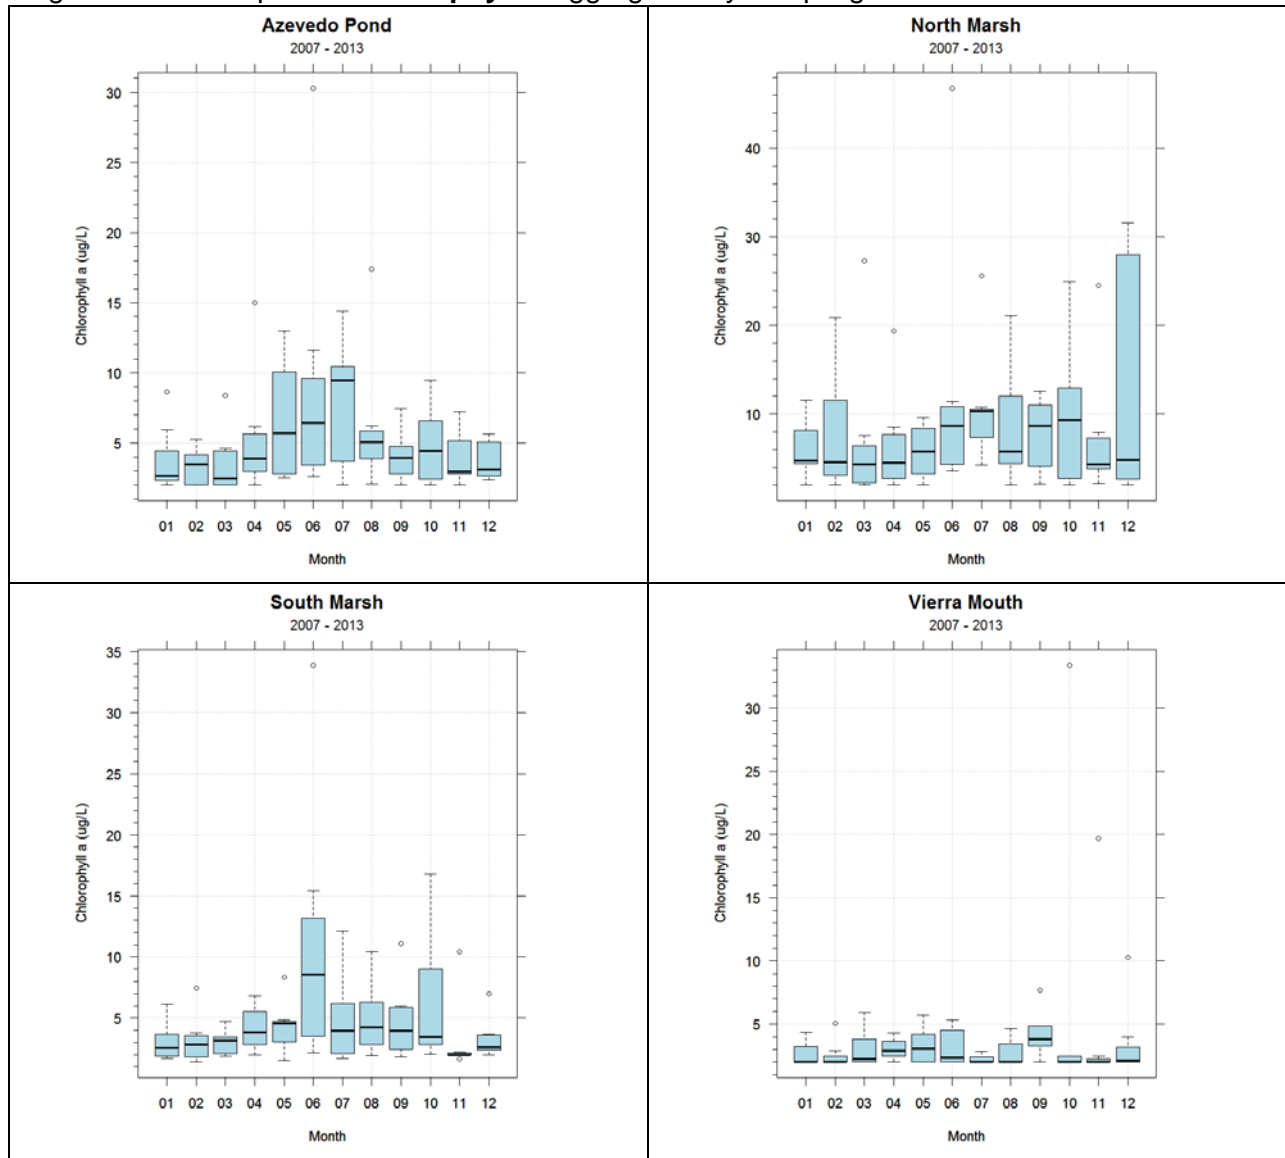

Figure 5-48. Box plots of **chlorophyll-a** aggregated by sampling month.