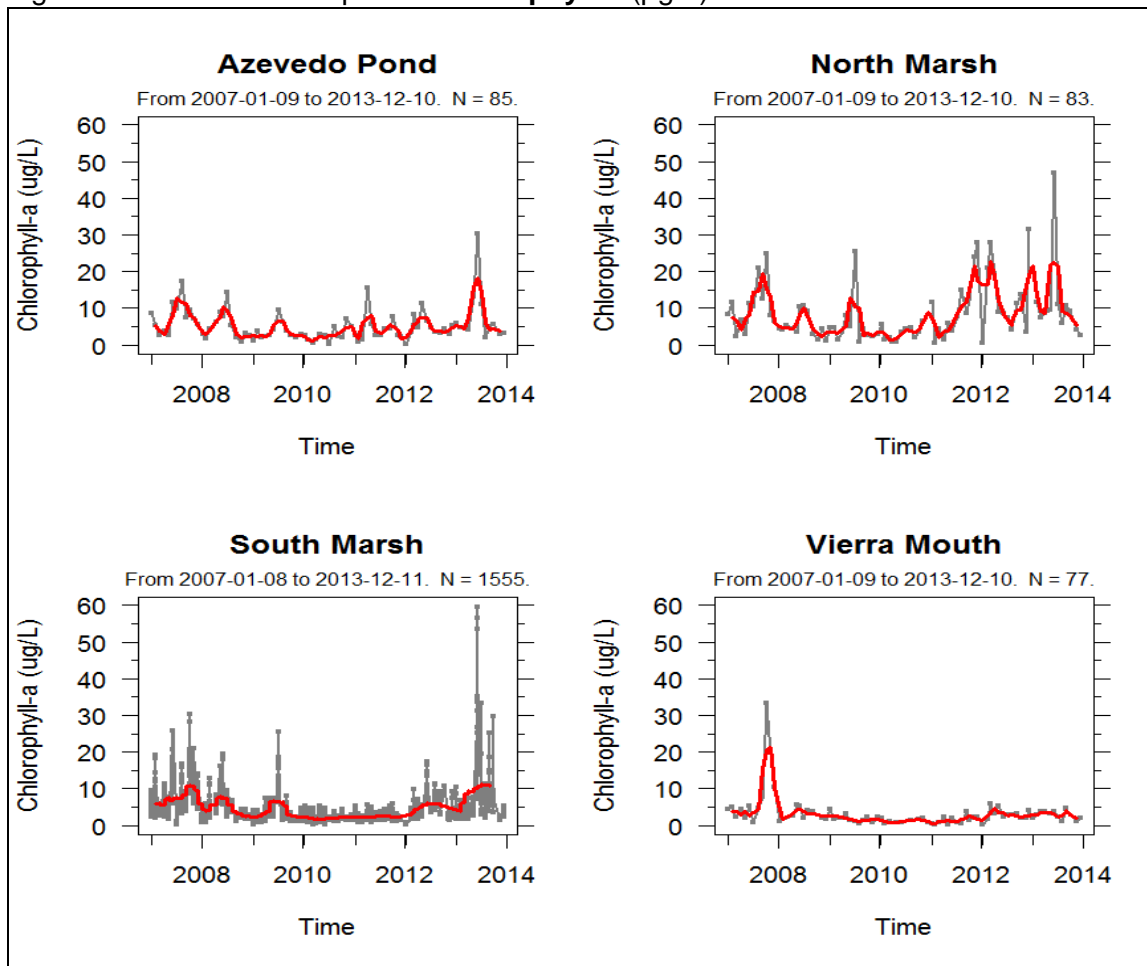

Figure 5-44. Time series plot for **chlorophyll-a** ($\mu\text{g/L}$) measured at NOAA stations.