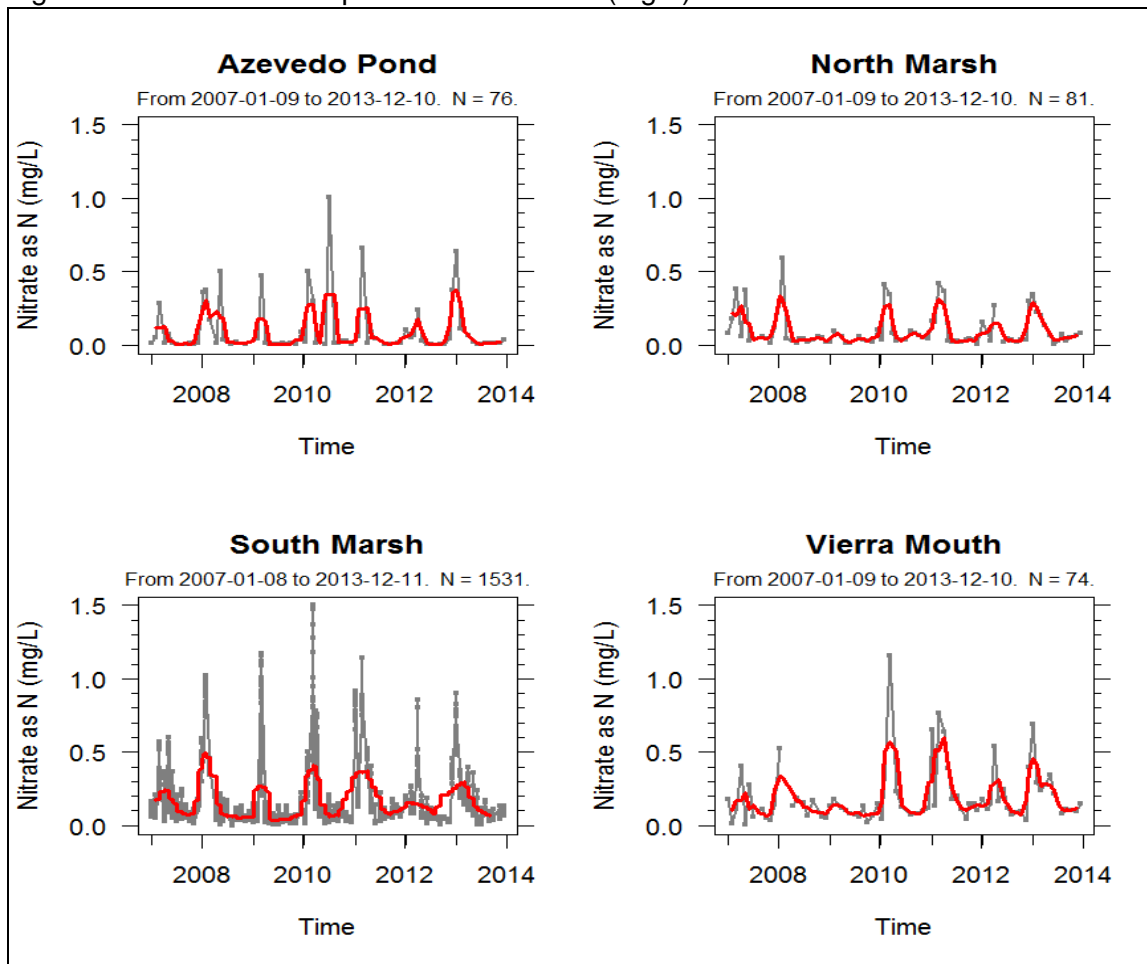

Figure 5-45. Time series plot for **nitrate as N** (mg/L) measured at NOAA stations.