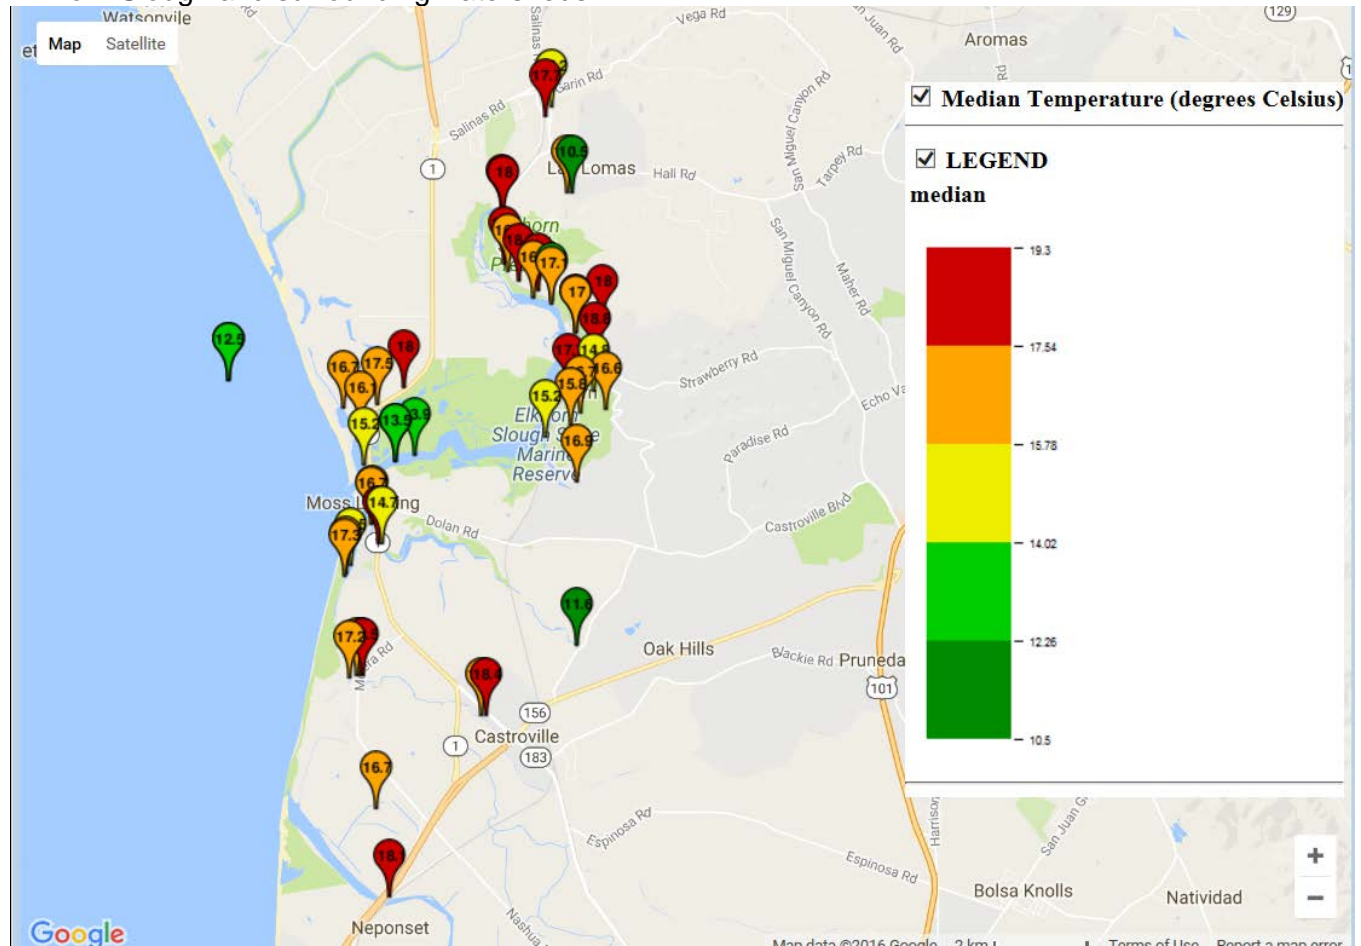

Figure 5-38. Median surface water concentration map of **temperature** (degrees Celsius) in the Elkhorn Slough and surrounding watersheds.