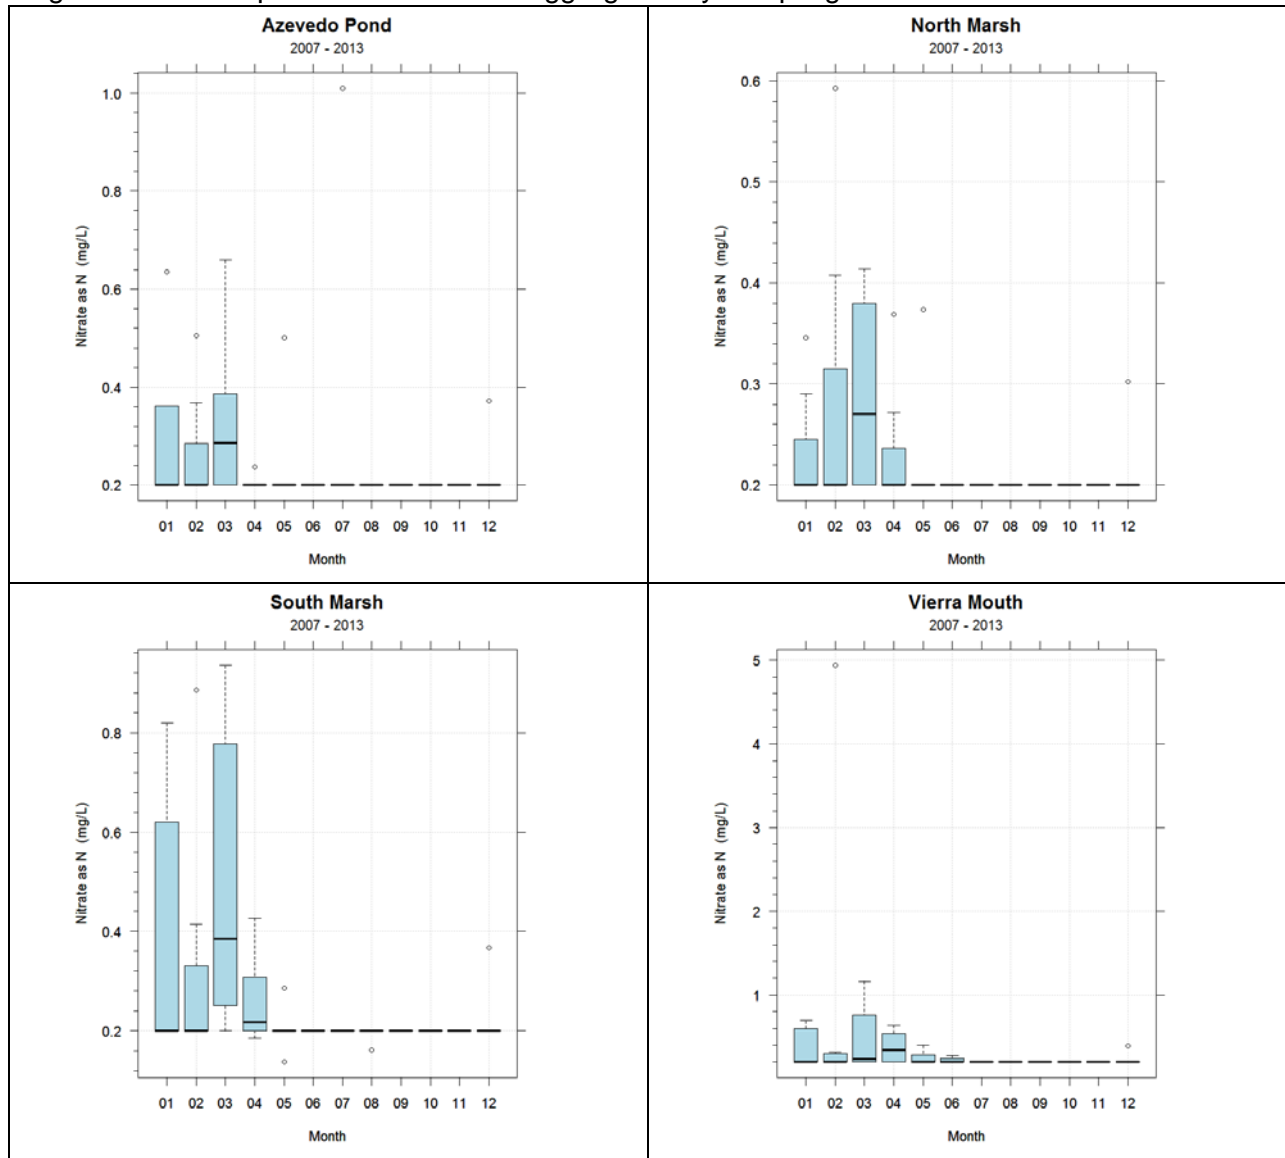

Figure 5-49. Box plots of **nitrate as N** aggregated by sampling month.