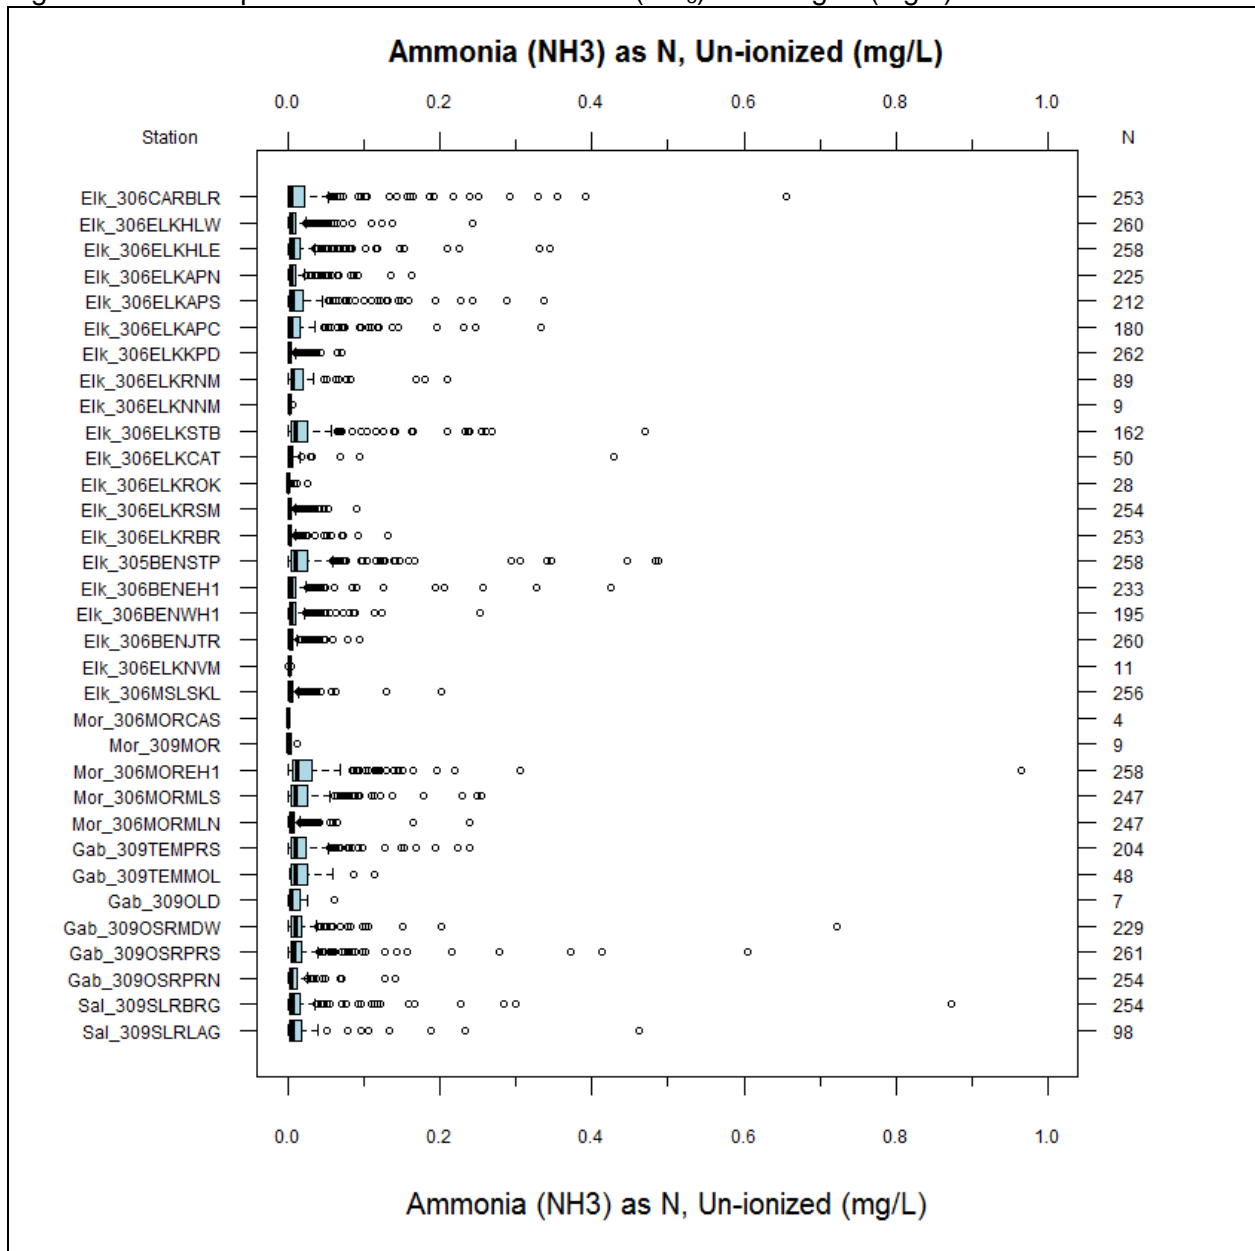

5.2.5 Ammonia

Figure 5-11. Box plots of un-ionized ammonia (NH₃) as nitrogen (mg/L) concentrations.