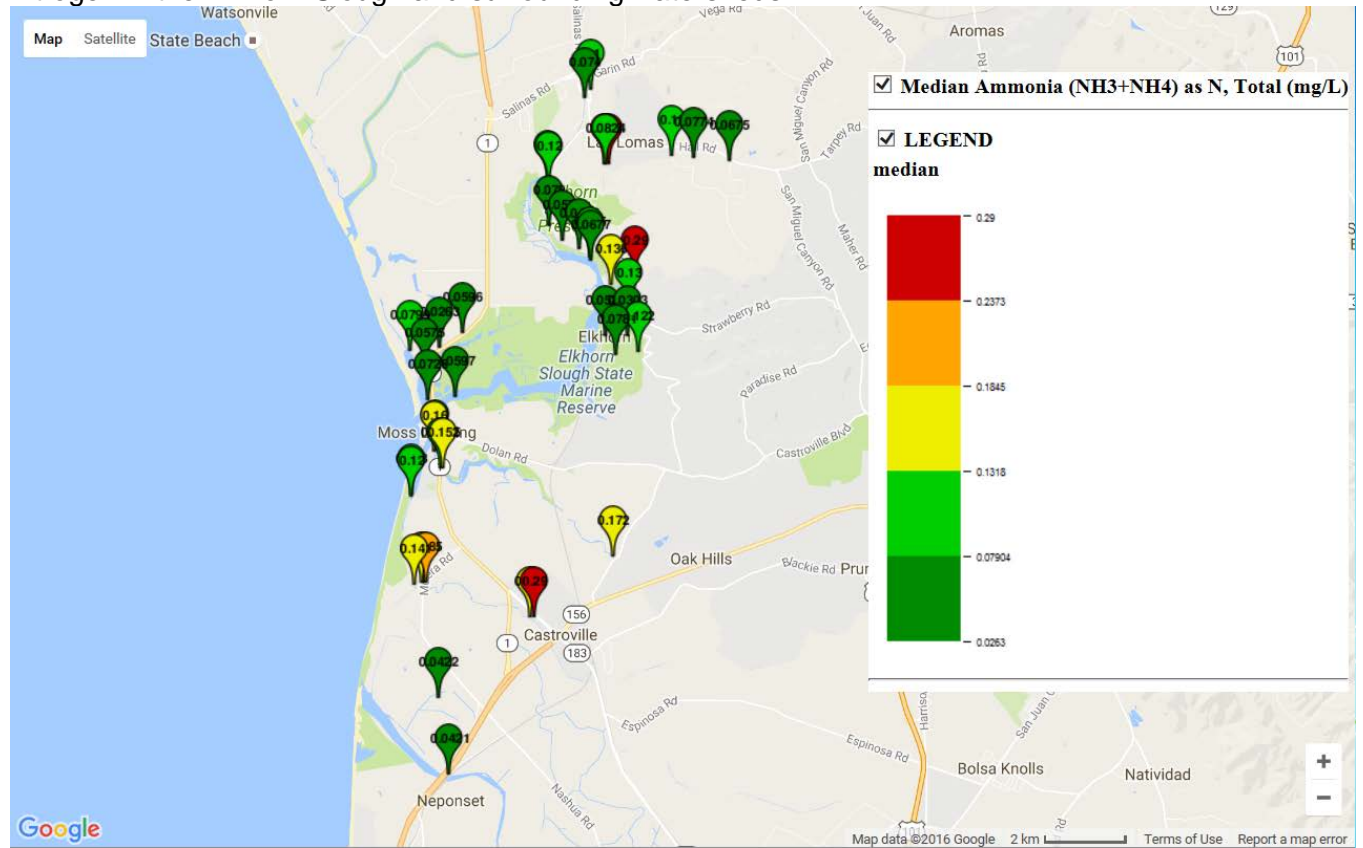

Figure 5-28. Median surface water concentration map of **un-ionized ammonia** (mg/L NH<sub>3</sub>) in the Elkhorn Slough and surrounding watersheds.

Figure 5-29. Median surface water concentration map of **total ammonia** (mg/L NH<sub>3</sub> + NH<sub>4</sub>) as nitrogen in the Elkhorn Slough and surrounding watersheds.