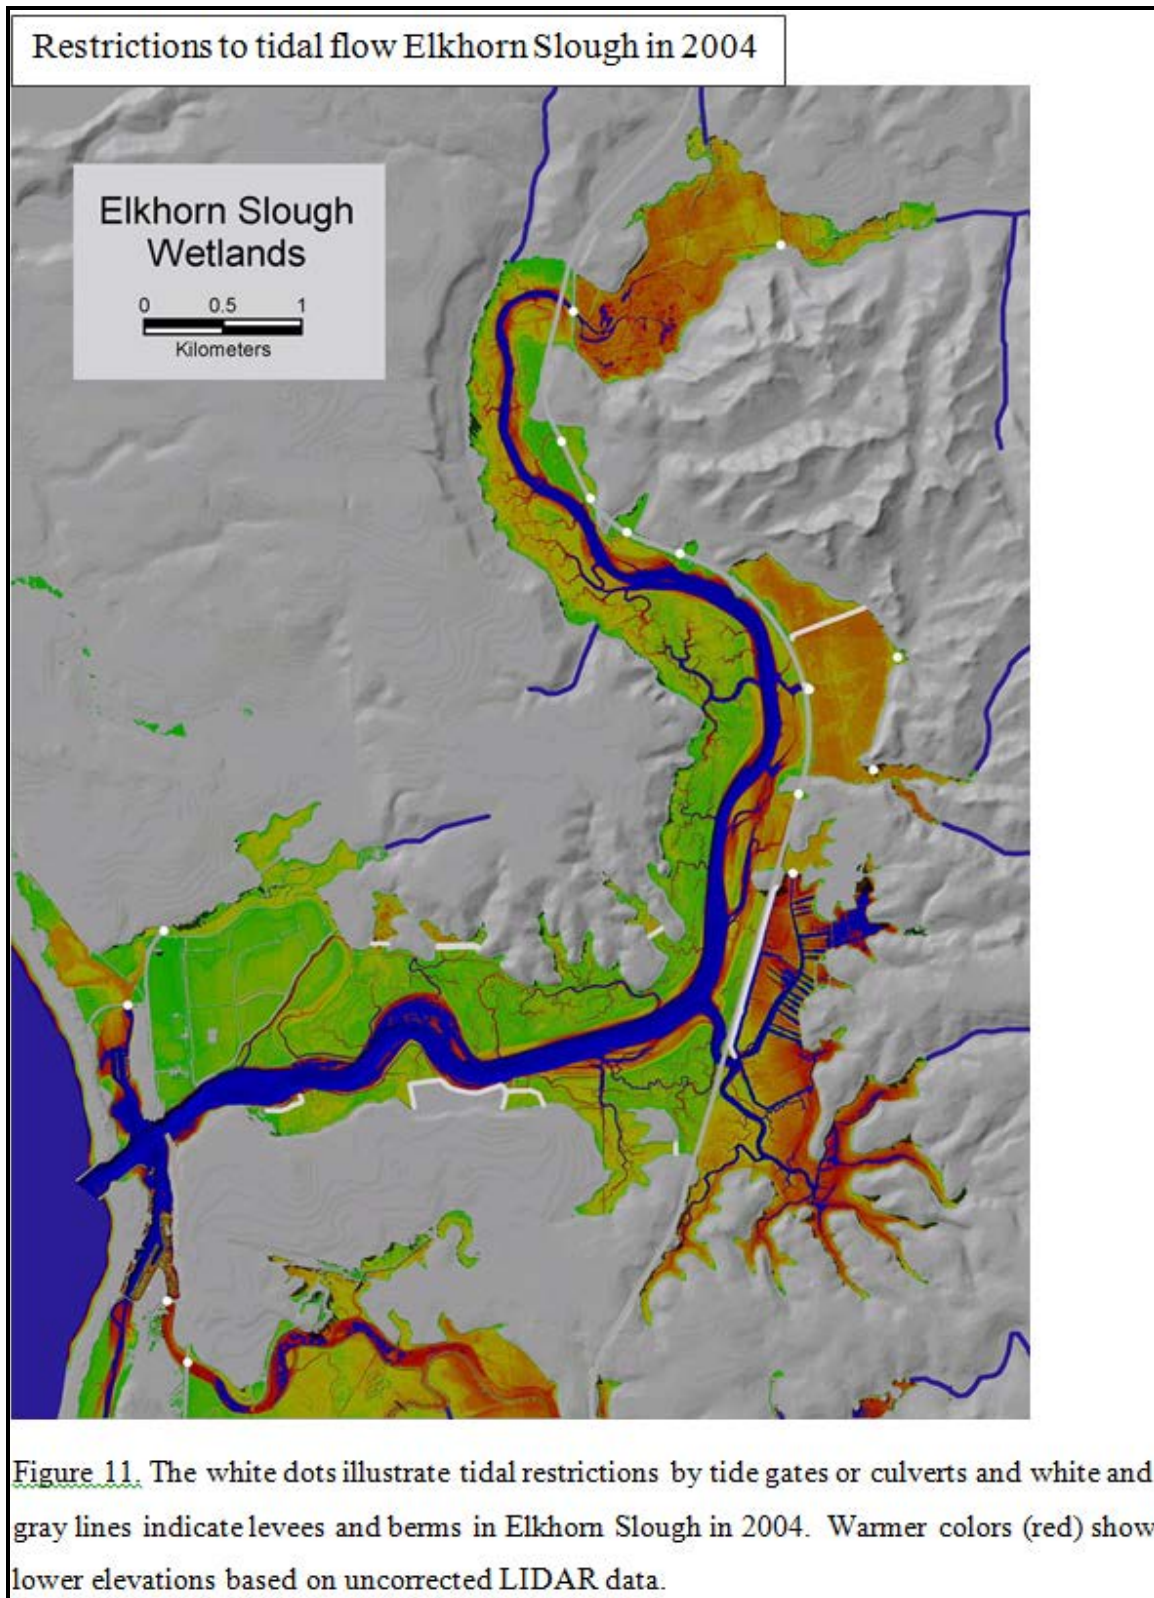

As noted in the paragraph above, the Elkhorn Slough experiences bidirectional flow due to tidal influences. Flows in the slough can move west to east during a flood tide and east to west during an ebb tide. See Figure 2-2 for a visual depiction of these tidal flows. In addition to the tidegates shown in Figure 2-2, there are many additional hydrologic modifications within the slough that artificially alter the flow in and out of the slough. The *Elkhorn Slough Tidal Wetland Plan* (2005) illustrated the locations of these tidal restrictions, reproduced here as Figure 2-3.

Figure 2-2. Depiction of incoming and outgoing tides in the Elkhorn Slough.

Figure 2-3. Schematic showing hydrological modifications within and near the Elkhorn Slough watershed (Figure is a direct copy of Figure 11 in the Elkhorn Slough Tidal Wetland Plan by Peichel et al. 2005).