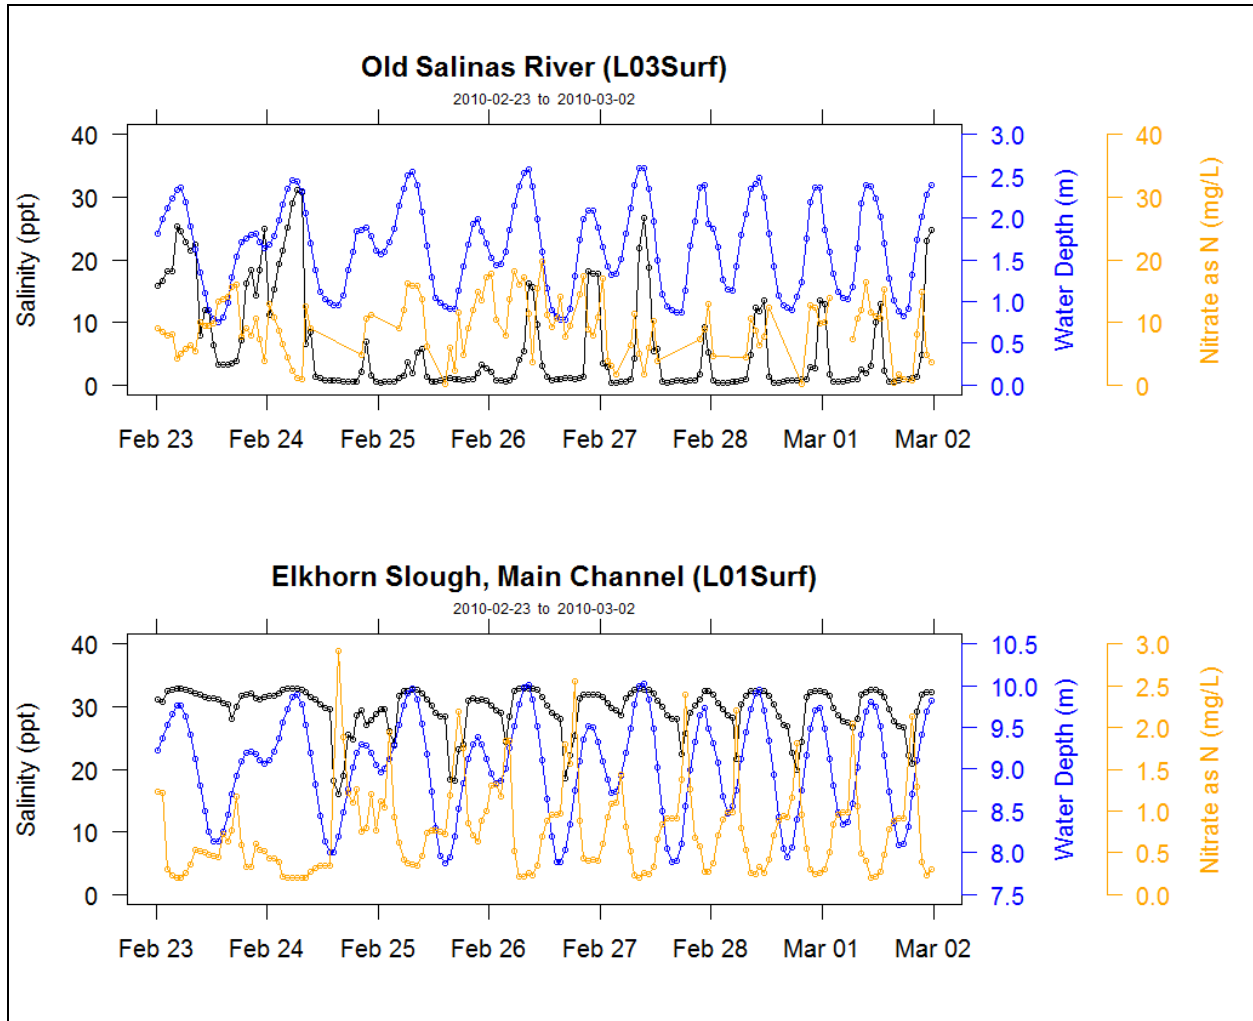

Figure 5-51. Typical wintertime daily and tidal variation in **salinity, water depth, and nitrate as N** at two locations.