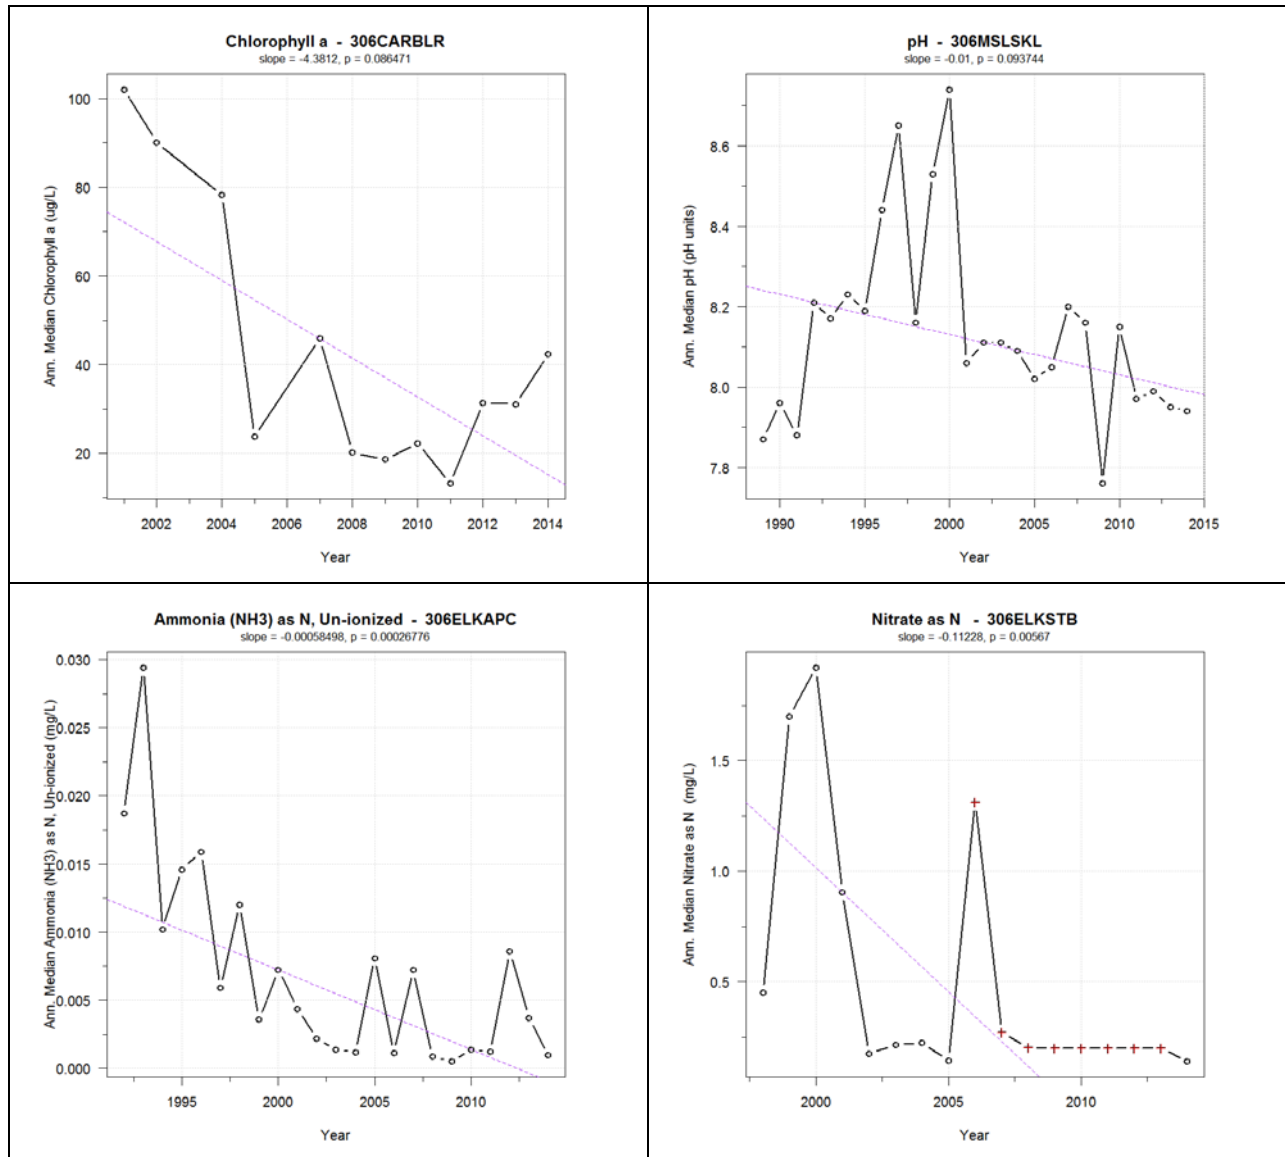

Watershed	Station Code	Analyte Name (units are mg/L unless given)	Slope (conc./yr)	Intercept	tau	P-value	N (years)
Gabilan / Tembladero	309TEMPRS	Orthophosphate as P	-0.013708	28.064	-0.47	0.003	21
Gabilan / Tembladero	309TEMPRS	Turbidity (NTU)	-1.3812	2837.1	-0.30	0.057	21
Gabilan / Tembladero	L03Surf	Oxygen, Dissolved	-0.20667	418.74	-0.83	0.002	9
Gabilan / Tembladero	L03Surf	Oxygen, Saturation (%)	-3.158	6421.3	-0.78	0.005	9
Salinas	309SLRBRG	Salinity (ppt)	-0.086875	175.61	-0.31	0.028	26
Salinas	309SLRBRG	Turbidity (NTU)	-0.53083	1079.1	-0.28	0.045	26

Figure 5-41. Time series plots showing significant **decreasing** trends in annual median concentrations.