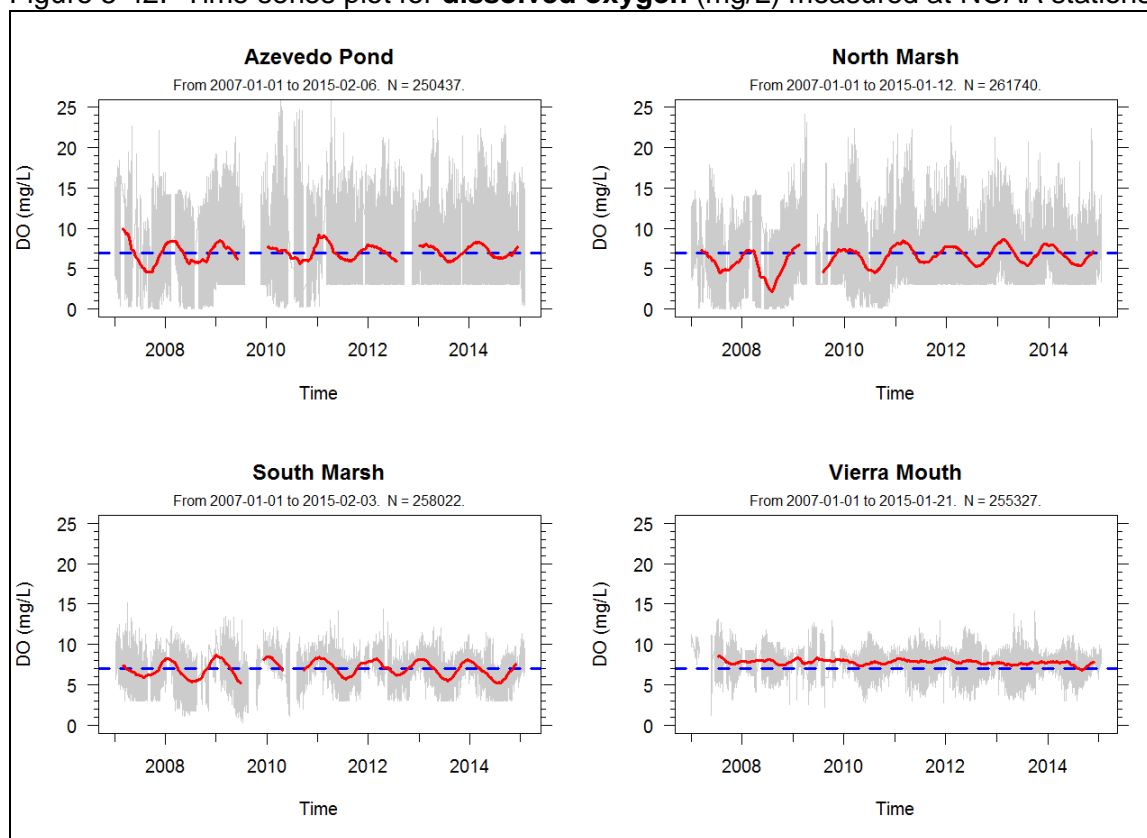

Seasonal trends are similarly emphasized when data from each month is grouped together (i.e., aggregated by month) as displayed in Figures 5-41 to 5-44. Concentrations tend to be higher for certain analytes during certain seasons. For example, many monitoring stations exhibit the lowest dissolved oxygen and highest chlorophyll-*a* concentrations during the summer months.

Cyclic trends on a daily (diel) time scale are also apparent. These daily trends are also tied to tidal events. Figure 5-45 display a typical summertime pattern in the variation of salinity, water depth (tides), and nitrate concentrations. Low salinity and low water depth (low tide) correspond with higher concentrations of nitrate. Figure 5-46 displays similar but less pronounced daily cyclic trends are observed during the wintertime. These daily time series plots suggest pulsing freshwater inputs into the Elkhorn Slough may be significant sources of nitrate.

Figure 5-42. Time series plot for **dissolved oxygen (mg/L)** measured at NOAA stations.