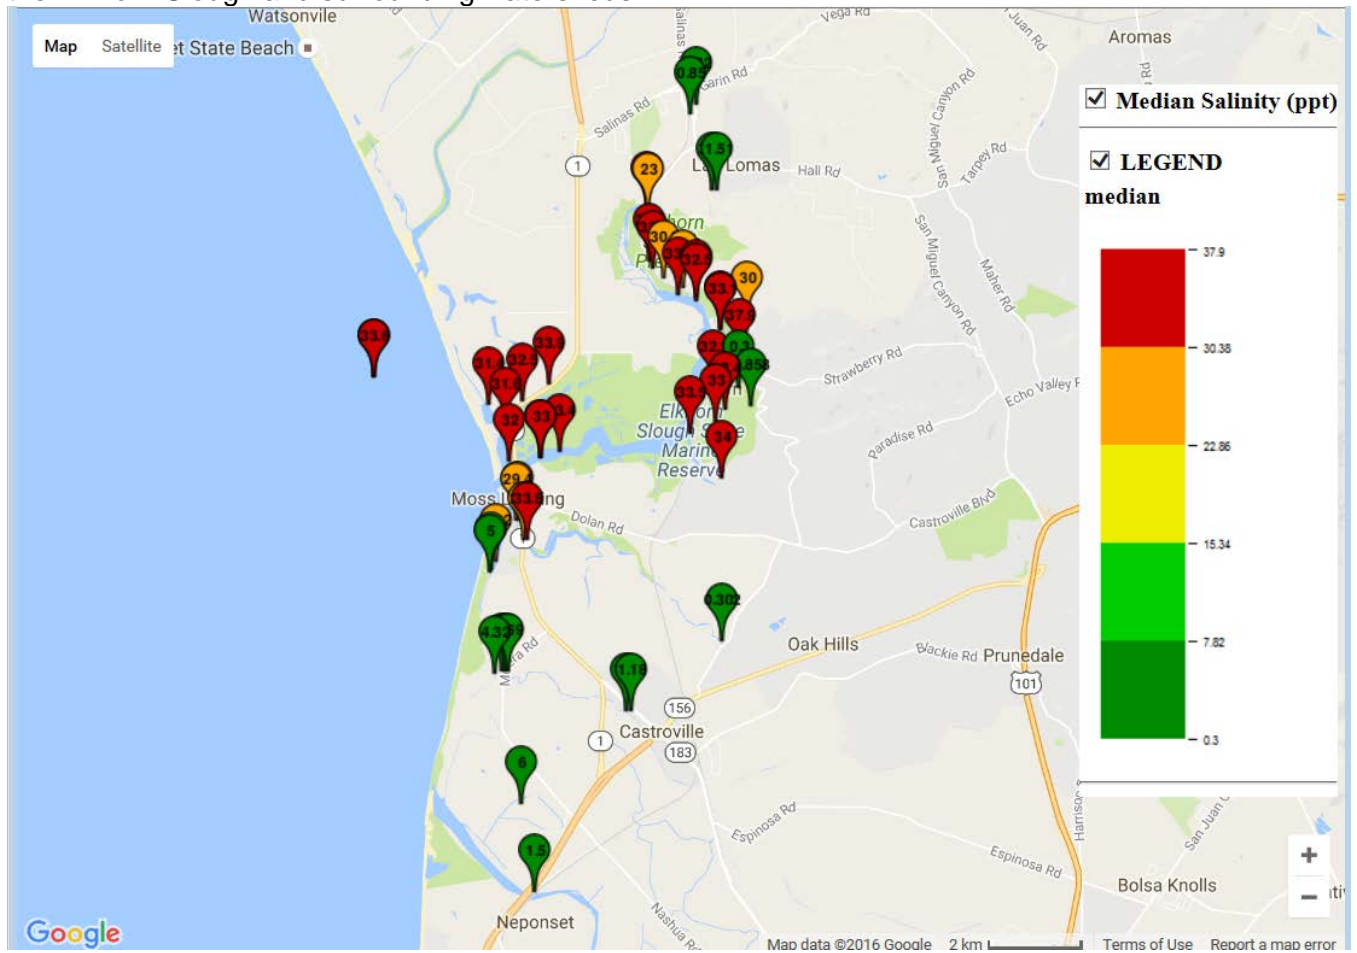

Figure 5-36. Median surface water concentration map of **salinity** (ppt, parts per thousand) in the Elkhorn Slough and surrounding watersheds.

Figure 5-37. Median surface water concentration map of **specific conductivity** (mS/cm) in the Elkhorn Slough and surrounding watersheds.