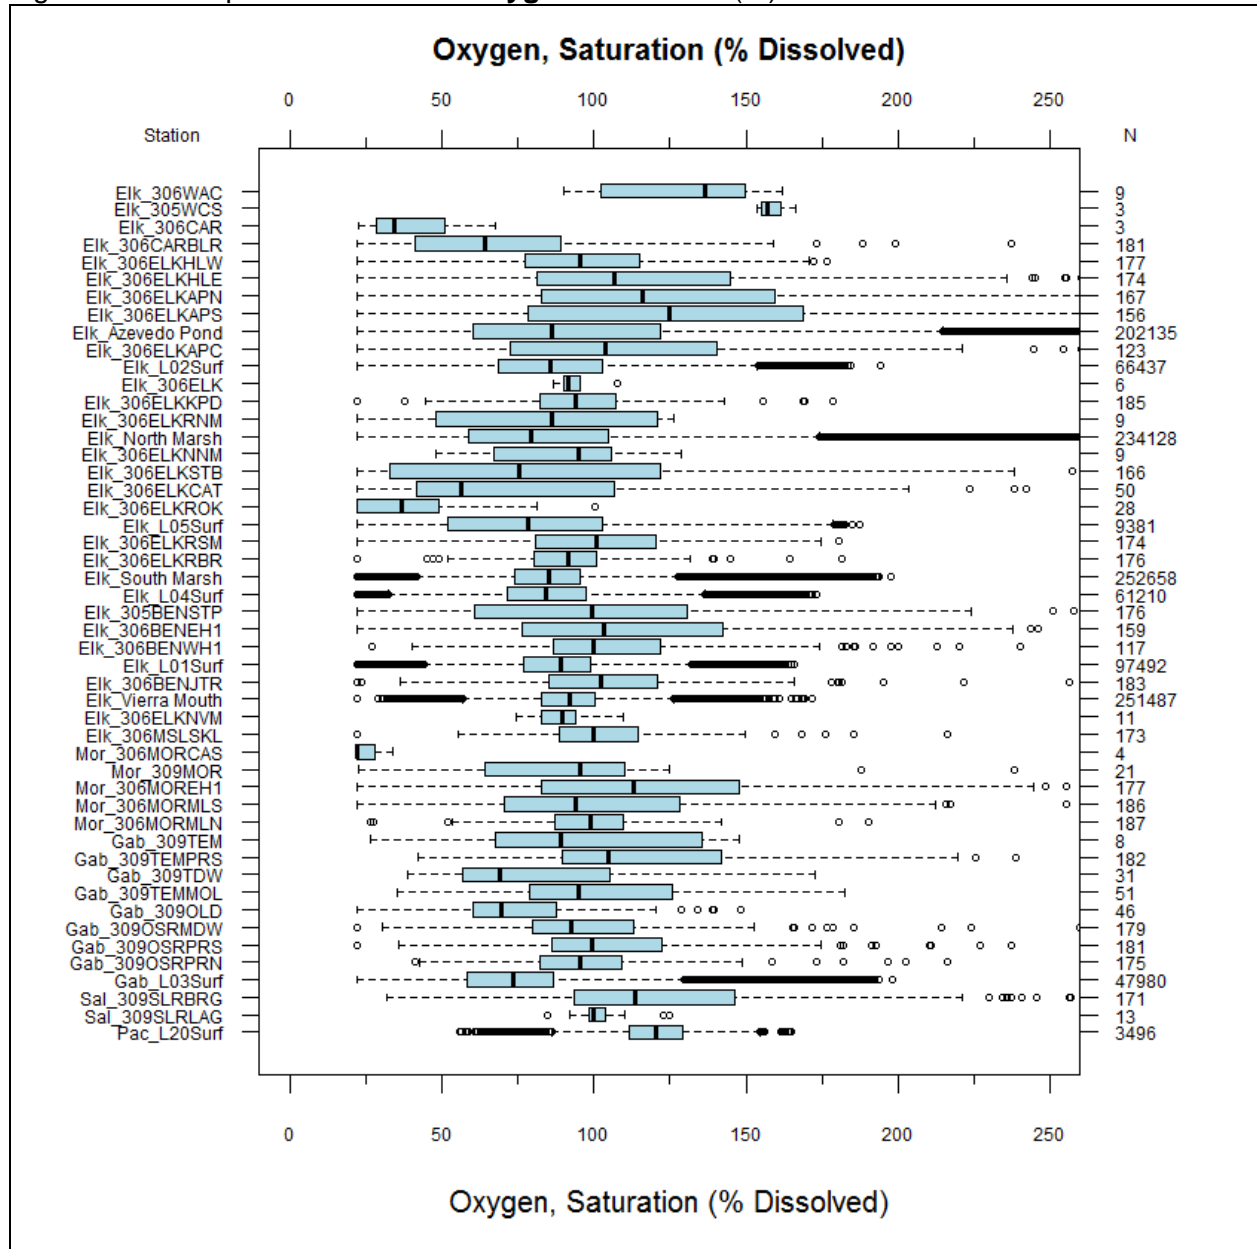

5.2.2 Dissolved Oxygen (Saturation)

Figure 5-8. Box plots of dissolved oxygen saturation (%).