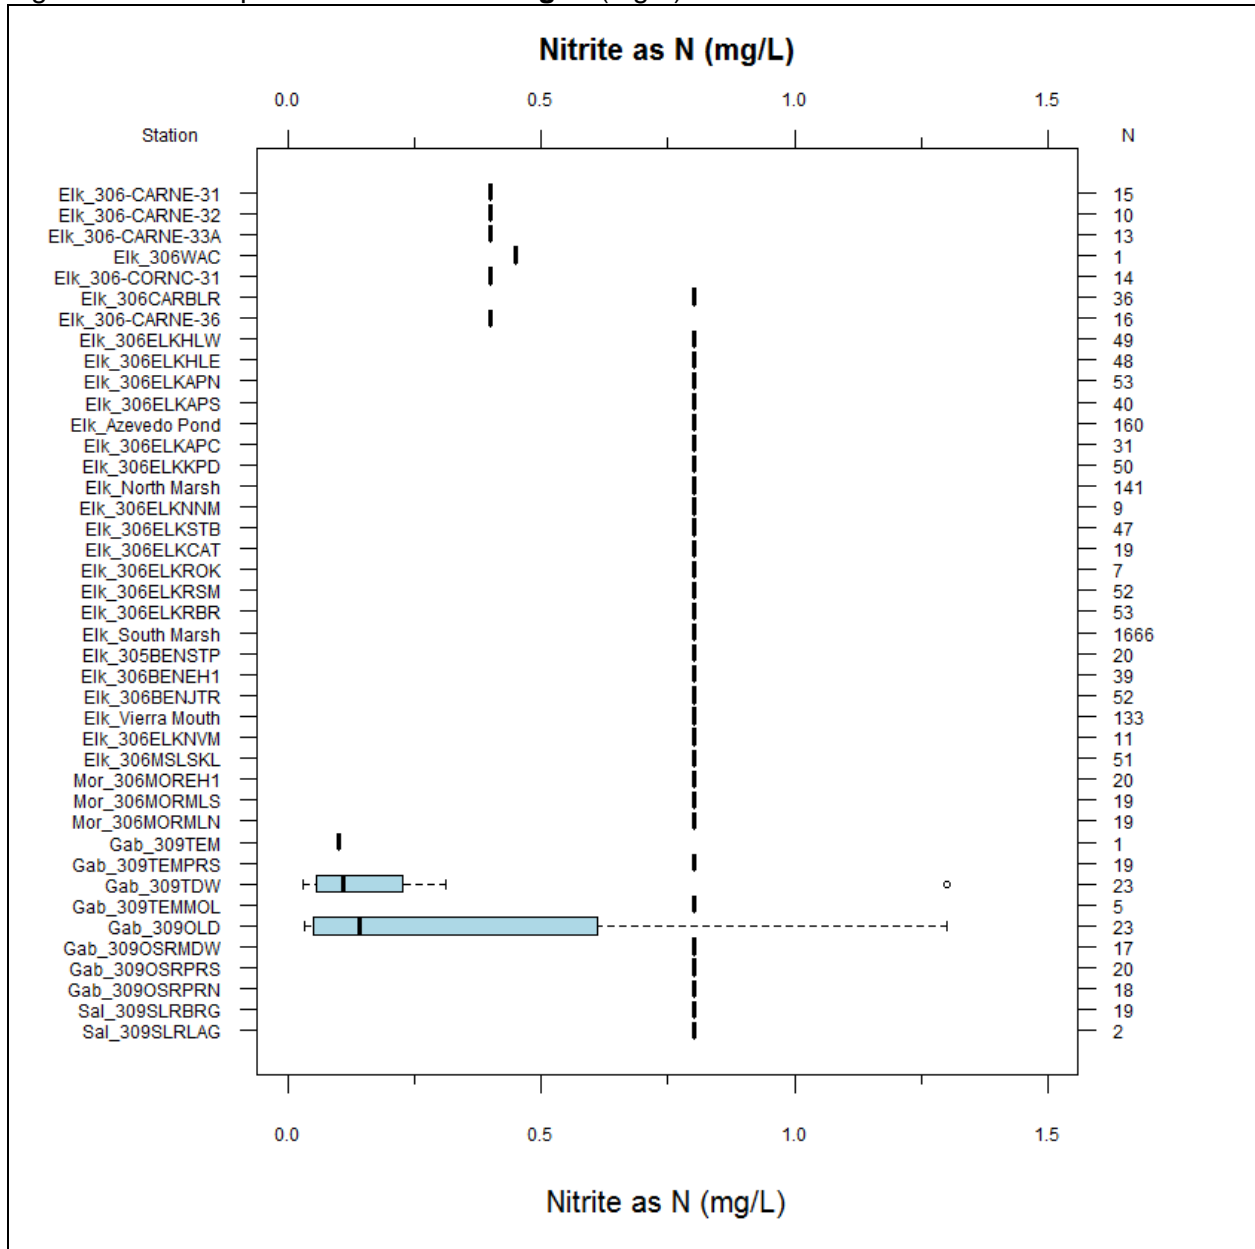

5.2.6.2 *Nitrite as nitrogen*

Figure 5-15. Box plots of nitrite as nitrogen (mg/L) concentrations.