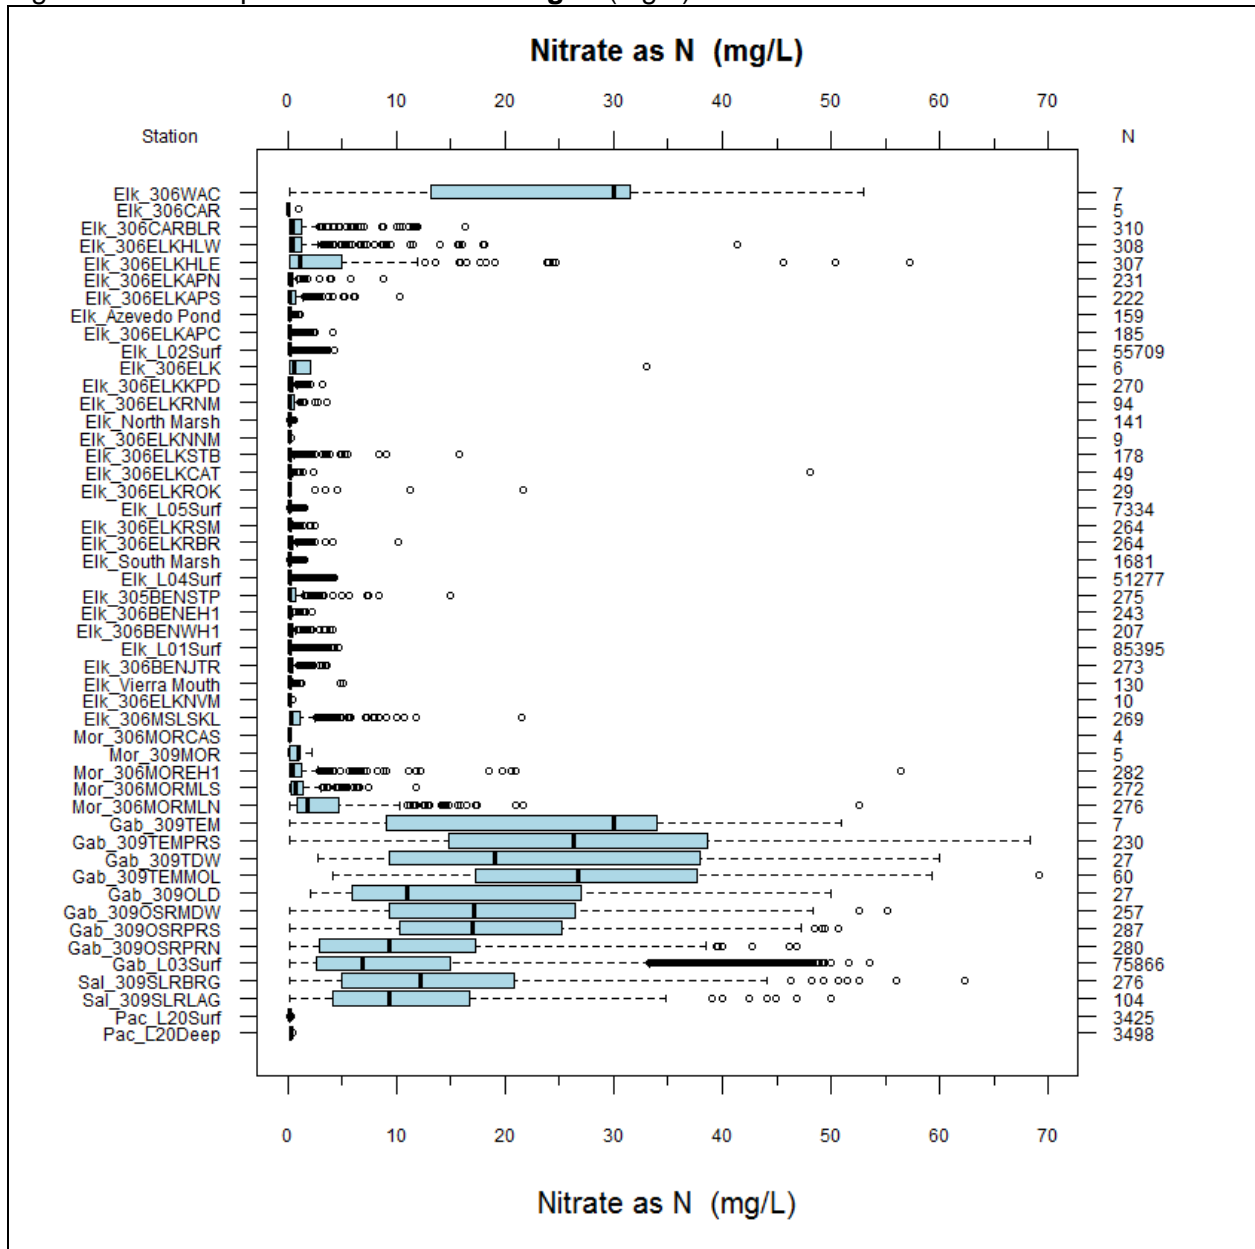

5.2.6 Other Pollutants

5.2.6.1 Nitrate as nitrogen

Figure 5-13. Box plots of nitrate as nitrogen (mg/L) concentrations.