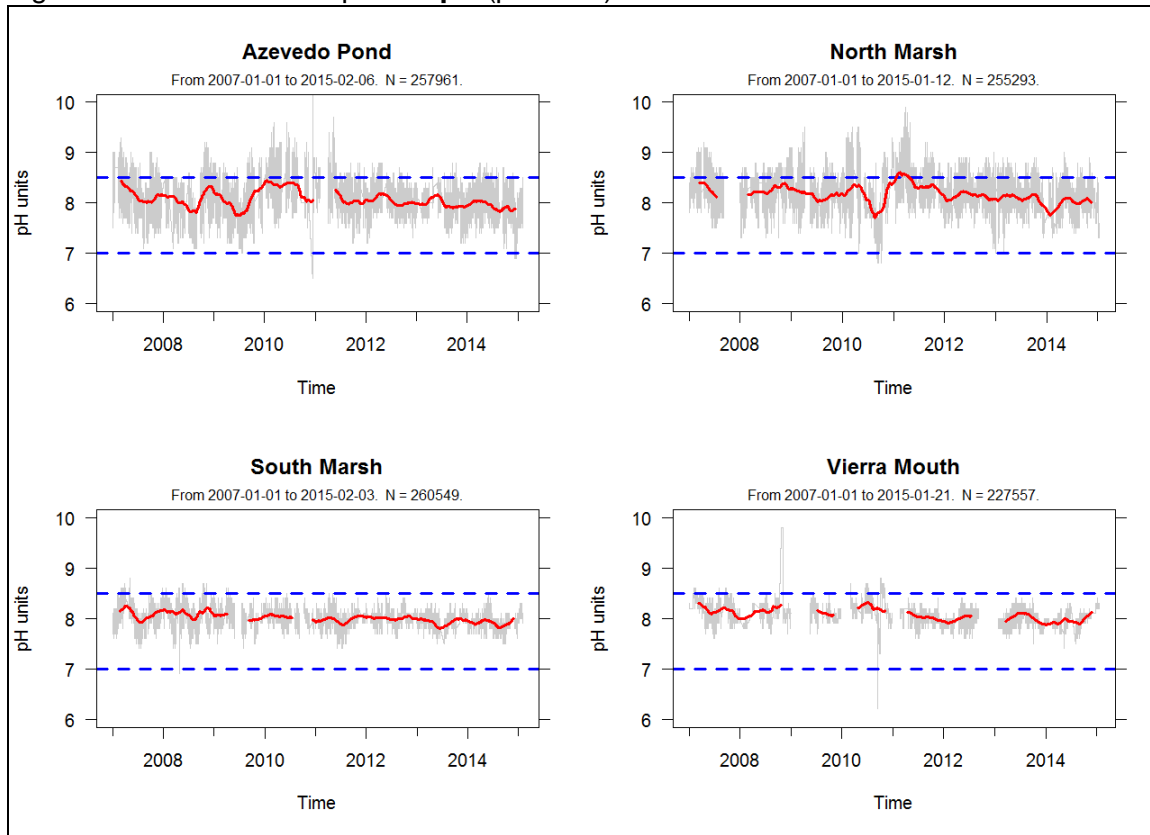

Figure 5-43. Time series plot for pH (pH units) measured at NOAA stations.