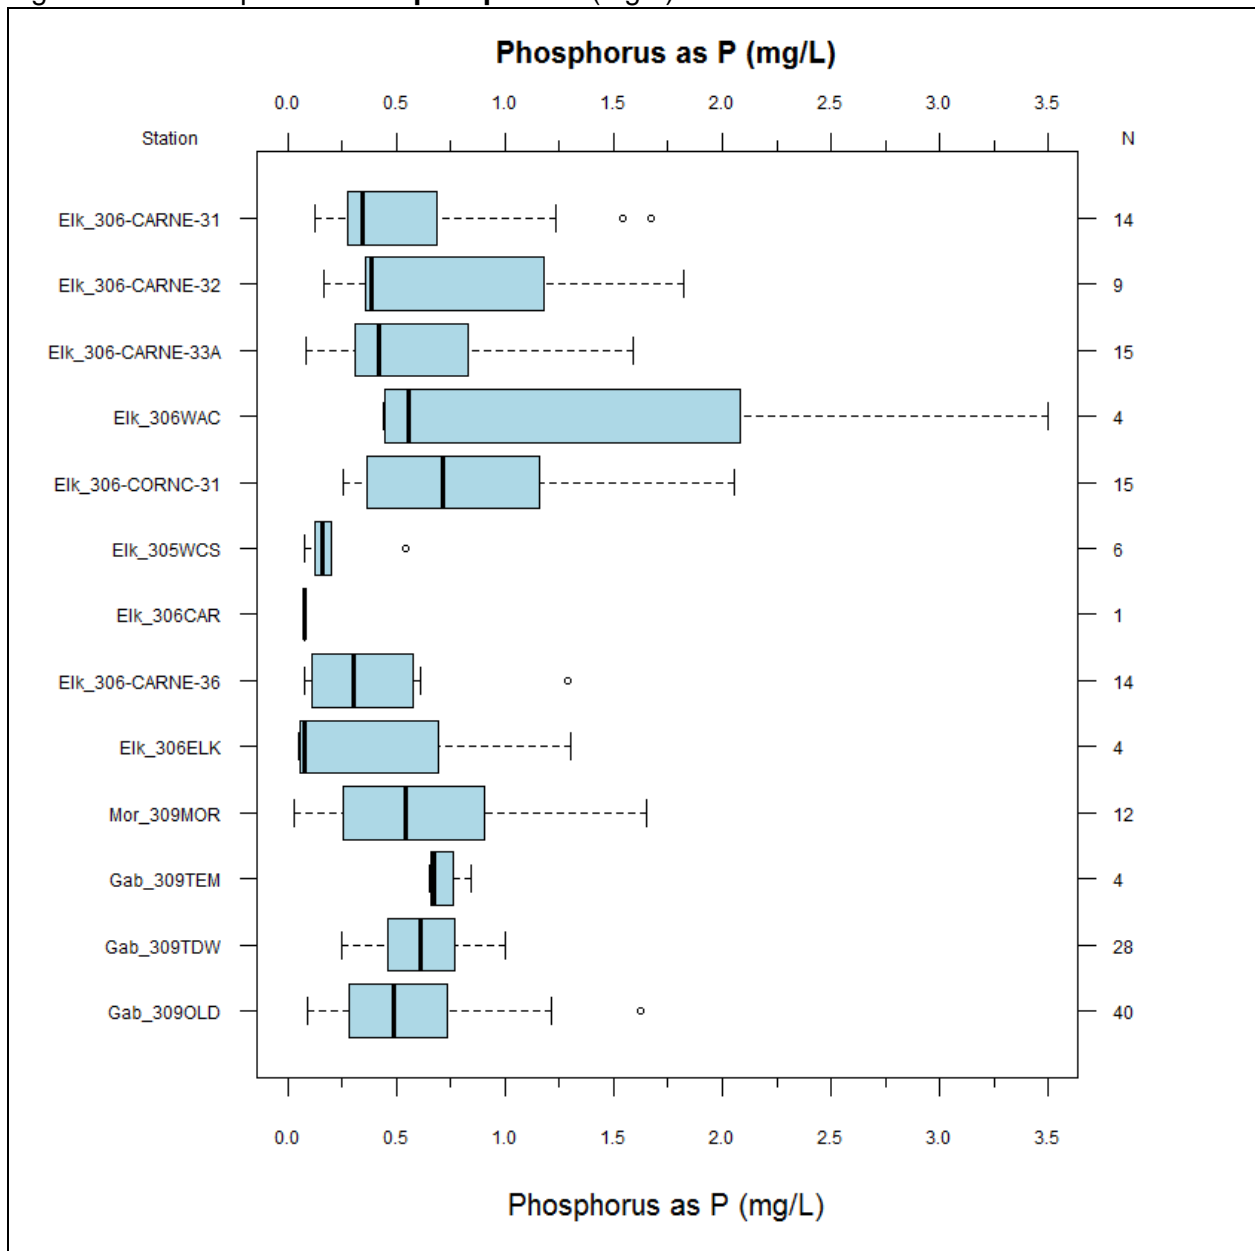

Figure 5-18. Box plots of total phosphorus (mg/L) concentrations.