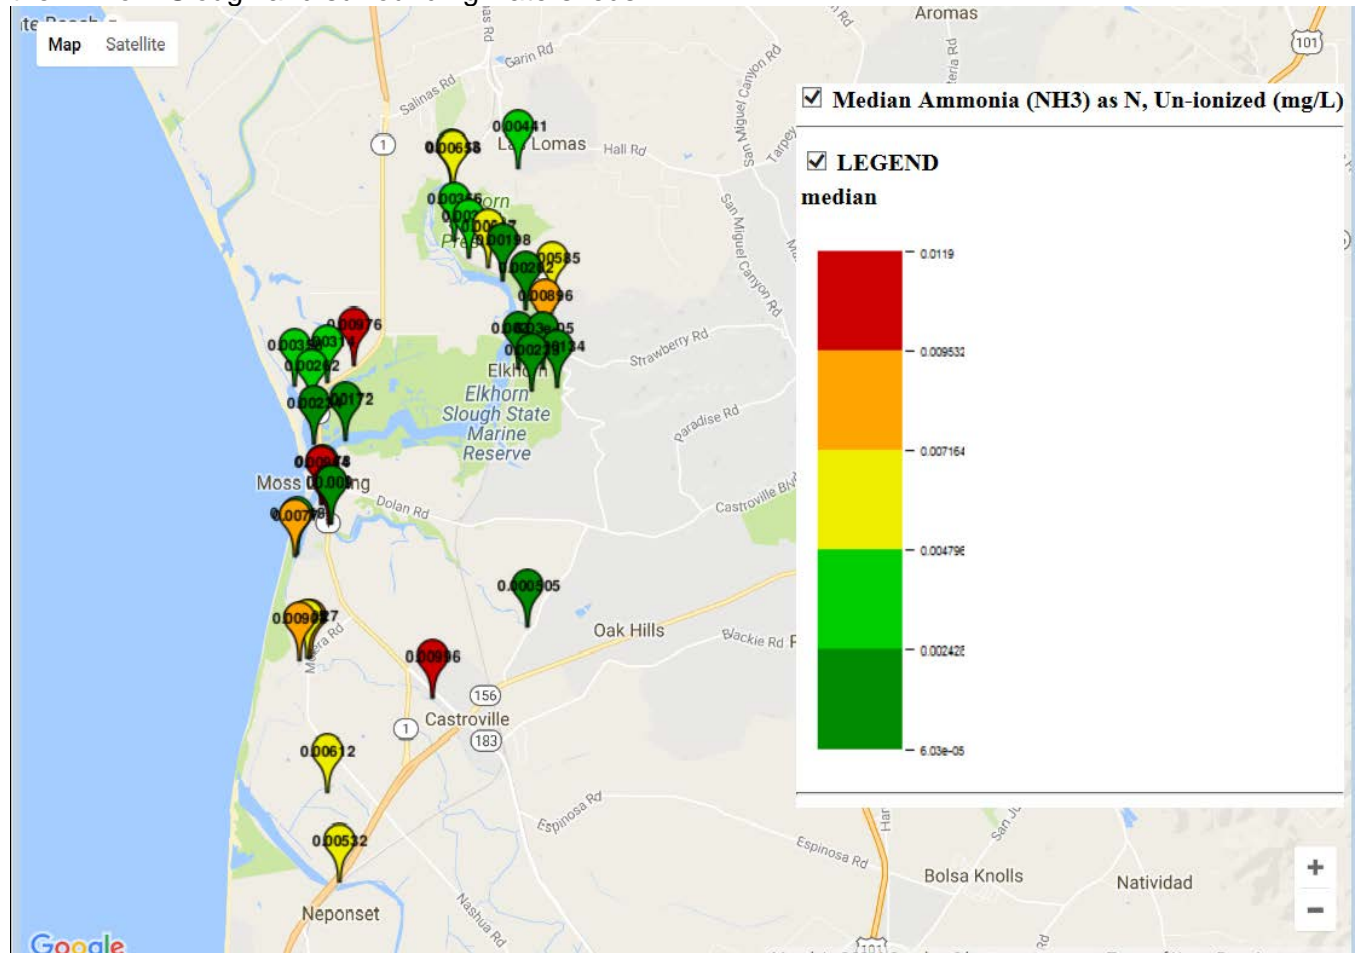

Figure 5-28. Median surface water concentration map of **un-ionized ammonia** (mg/L NH<sub>3</sub>) in the Elkhorn Slough and surrounding watersheds.

Figure 5-29. Median surface water concentration map of **total ammonia** (mg/L NH<sub>3</sub> + NH<sub>4</sub>) as nitrogen in the Elkhorn Slough and surrounding watersheds.