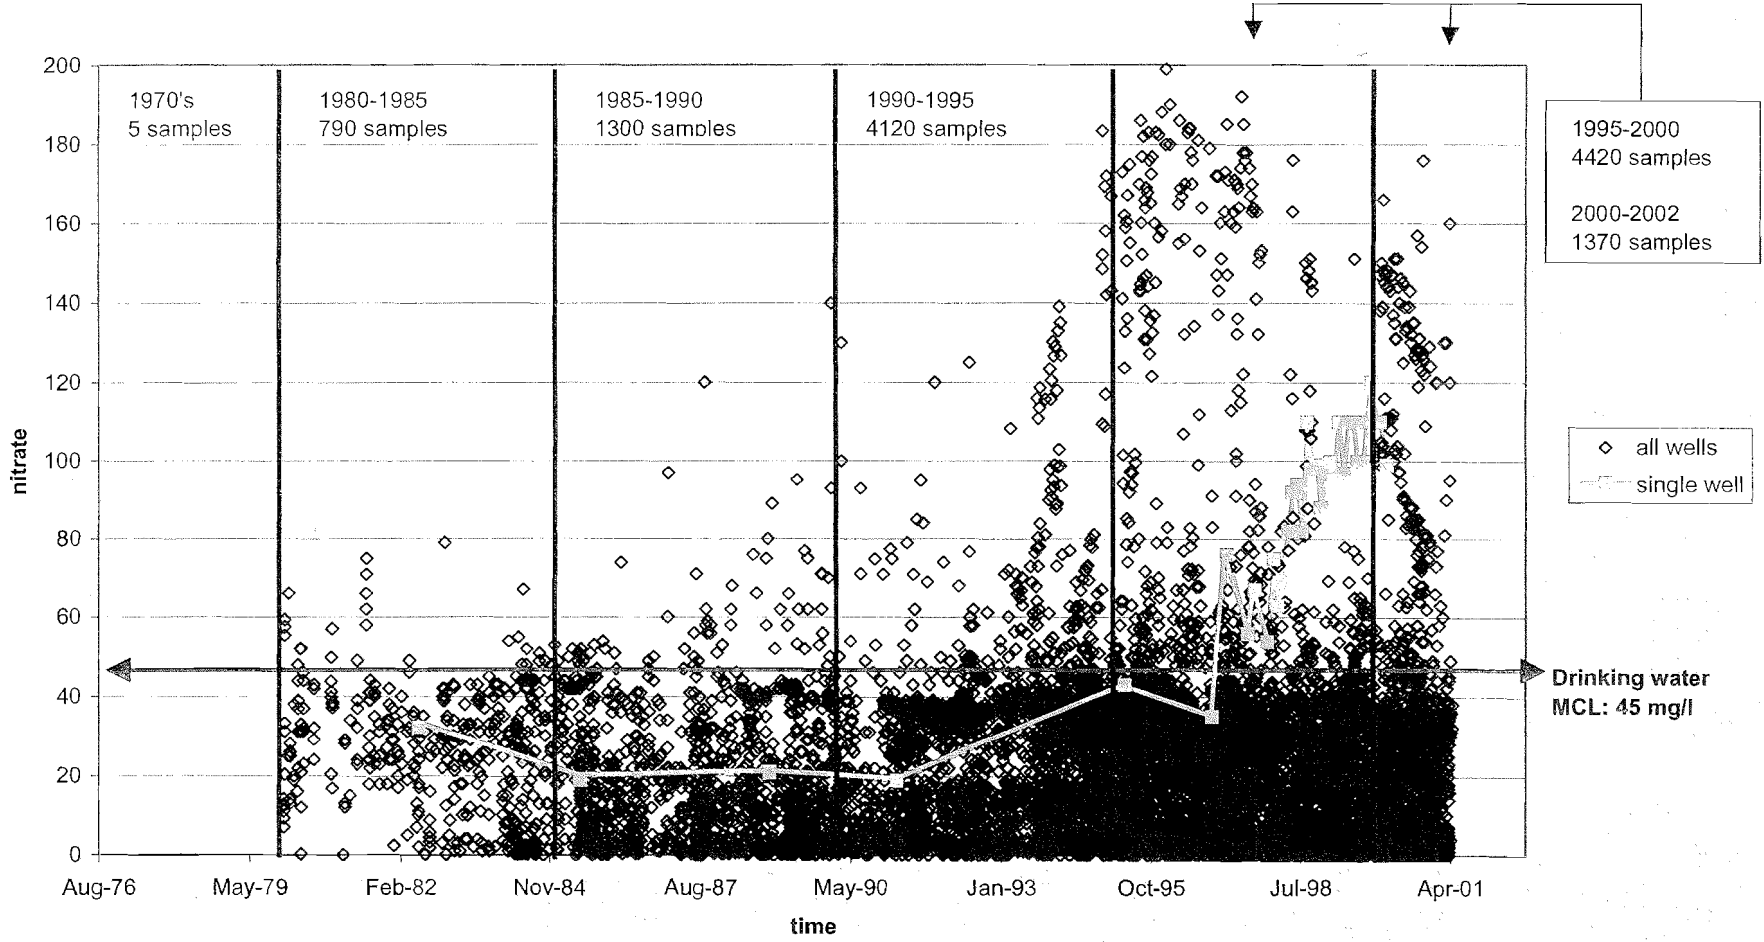

nitrate for all wells vs time

Item 20 – Attachment 2
February 5, 2009 Meeting
Ad GW Nitrate Graph